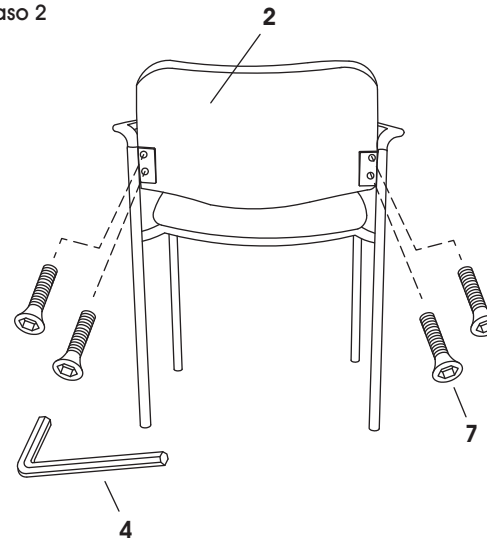

Apriete fijamente todos los tornillos.