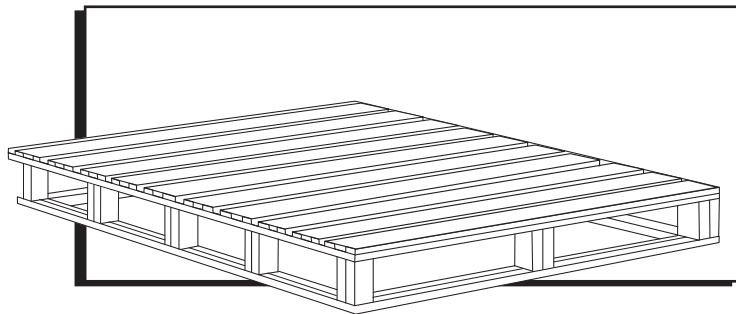

ULINE H-7124

GALVANIZED STEEL PALLET

1-800-295-5510
uline.com