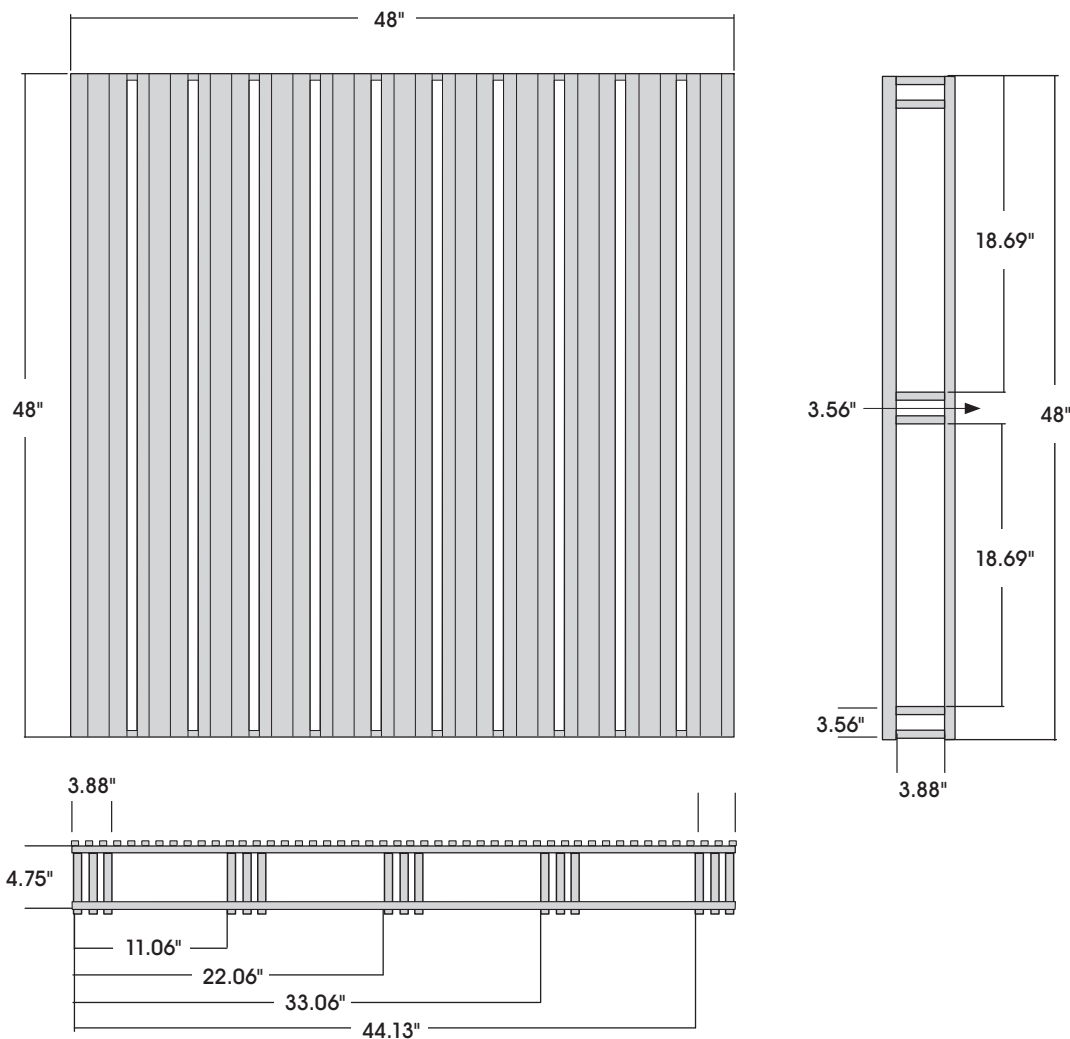

PRODUCT DIMENSIONS

SPECIFICATIONS

MODEL #	DIMENSIONS		HEIGHT			TRAILER QUANTITY		WEIGHT CAPACITY			WEIGHT
	L	W	FORK	OVERALL	NESTING	48'	53'	FLOOR	FORK	RACK	
H-7124	48"	48"	3.88"	4.75"	N/A	484	572	8,000 lbs.	4,000 lbs.	2,200 lbs.	73 lbs.