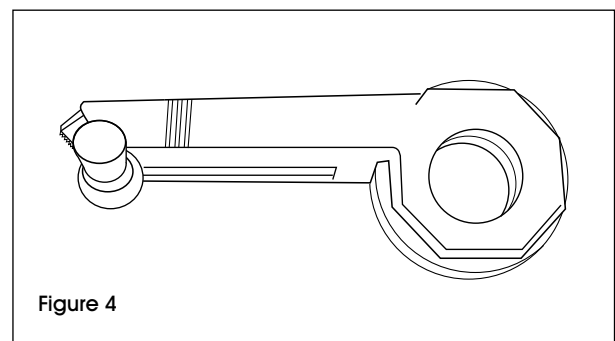

## OPERATION

1. Open the cover. (See Figure 1)

Figure 1

2. Insert the tape into the dispenser adhesive side down. (See Figure 2)

Figure 2

3. Pull the tape over the yellow bar and slide under the gray roller. (See Figure 3)

Figure 3

4. Replace the cover. (See Figure 4)

Figure 4

**ULINE H-726**  
**SUPERMASK**  
**DESPACHADOR**  
**DE CINTA**

01-800-295-5510  
uline.mx

**FUNCIONAMIENTO**

1. Abra la cubierta. (Vea Diagrama 1)

2. Inserte la cinta adhesiva en el despachador con el lado adhesivo hacia abajo. (Vea Diagrama 2)