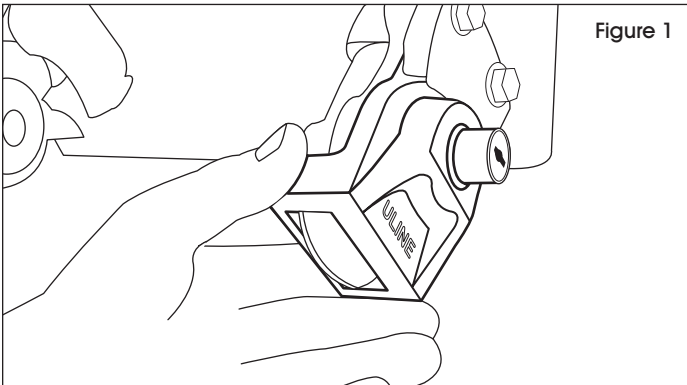

## INSTRUCTIONS

Figure 1

1. Apply lock to the emergency brake connection of the trailer. (See Figure 1)

**NOTE:** Lock must be removed before the air line from the trailer can be connected and thereby release the emergency brakes on the trailer.

Figure 2

2. Press lock button to lock the trailer. (See Figure 2)

Figure 3

3. To unlock, insert key into lock button and turn key clockwise. (See Figure 3)
4. To relock, insert key into lock button and turn key counterclockwise. Repeat Step 1.