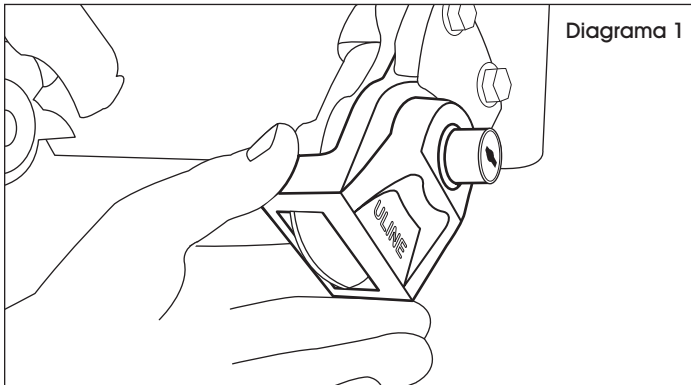

## INSTRUCTIONS

Figure 1

1. Apply lock to the emergency brake connection of the trailer. (See Figure 1)

**NOTE:** Lock must be removed before the air line from the trailer can be connected and thereby release the emergency brakes on the trailer.

Figure 2

2. Press lock button to lock the trailer. (See Figure 2)

Figure 3

3. To unlock, insert key into lock button and turn key clockwise. (See Figure 3)
4. To relock, insert key into lock button and turn key counterclockwise. Repeat Step 1.

## INSTRUCCIONES

1. Coloque el candado en la conexión del freno de emergencia del tráiler. (Vea Diagrama 1)

**NOTA:** El candado debe quitarse antes de conectar la línea de aire del tráiler y así poder liberar los frenos de emergencia del tráiler.