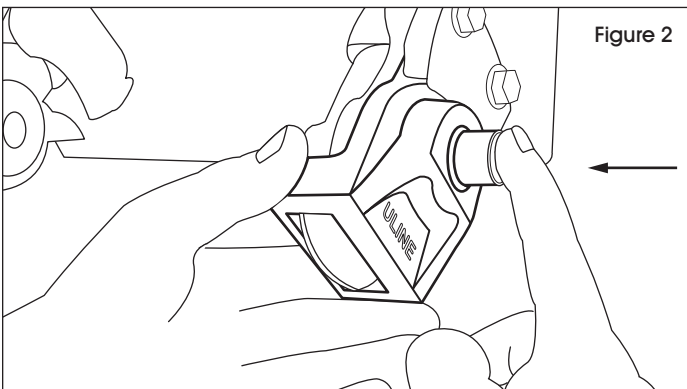

## INSTRUCTIONS

Figure 1

1. Apply lock to the emergency brake connection of the trailer. (See Figure 1)

**NOTE:** Lock must be removed before the air line from the trailer can be connected and thereby release the emergency brakes on the trailer.

Figure 2

2. Press lock button to lock the trailer. (See Figure 2)

Figure 3

3. To unlock, insert key into lock button and turn key clockwise. (See Figure 3)
4. To relock, insert key into lock button and turn key counterclockwise. Repeat Step 1.