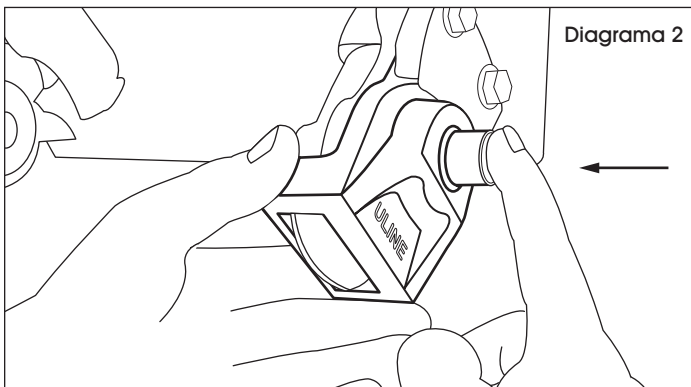

## INSTRUCTIONS

Figure 1

1. Apply lock to the emergency brake connection of the trailer. (See Figure 1)

**NOTE:** Lock must be removed before the air line from the trailer can be connected and thereby release the emergency brakes on the trailer.

Figure 2

2. Press lock button to lock the trailer. (See Figure 2)

Figure 3

3. To unlock, insert key into lock button and turn key clockwise. (See Figure 3)
4. To relock, insert key into lock button and turn key counterclockwise. Repeat Step 1.

## INSTRUCCIONES

1. Coloque el candado en la conexión del freno de emergencia del tráiler. (Vea Diagrama 1)

**NOTA:** El candado debe quitarse antes de conectar la línea de aire del tráiler y así poder liberar los frenos de emergencia del tráiler.