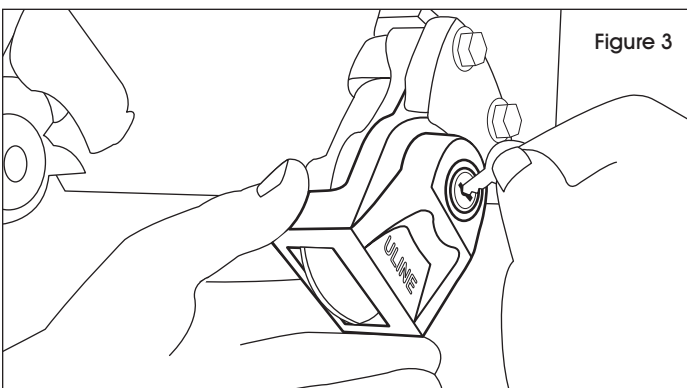

## INSTRUCTIONS

Figure 1

1. Apply lock to the emergency brake connection of the trailer. (See Figure 1)

**NOTE:** Lock must be removed before the air line from the trailer can be connected and thereby release the emergency brakes on the trailer.

Figure 2

2. Press lock button to lock the trailer. (See Figure 2)

Figure 3

3. To unlock, insert key into lock button and turn key clockwise. (See Figure 3)
4. To relock, insert key into lock button and turn key counterclockwise. Repeat Step 1.

## INSTRUCCIONES

1. Coloque el candado en la conexión del freno de emergencia del tráiler. (Vea Diagrama 1)

**NOTA:** El candado debe quitarse antes de conectar la línea de aire del tráiler y así poder liberar los frenos de emergencia del tráiler.