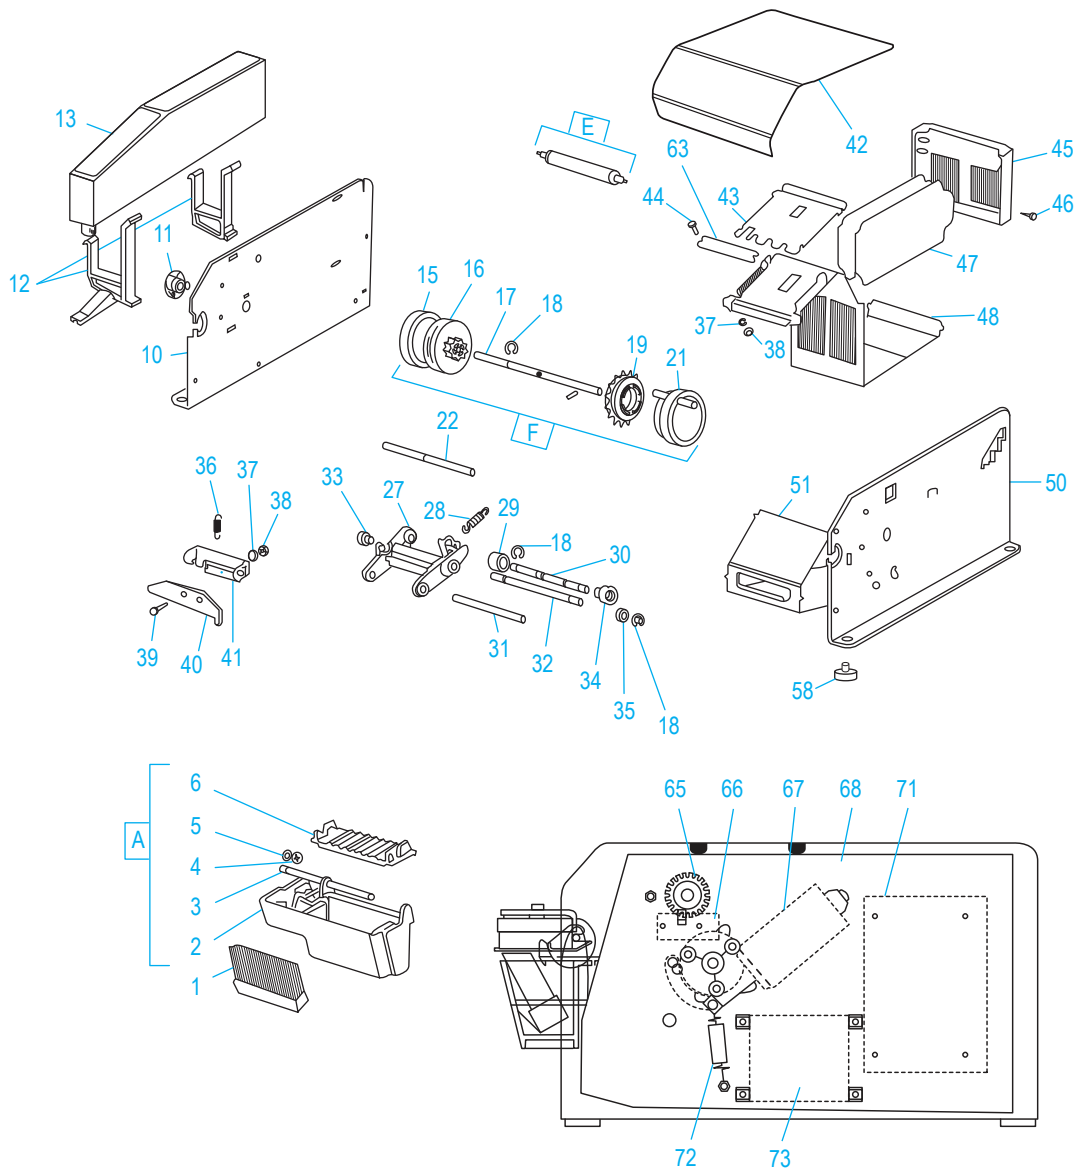

ULINE H-1036
DESPACHADOR
DE CINTA KRAFT
ELECTRÓNICO

01-800-295-5510
uline.mx

#	DESCRIPCIÓN	CANT.	NO. DE PARTE DE ULINE	NO. DE PARTE DEL FABRICANTE
1	Cepillo	1	H-725B	21005507
2	Depósito de Agua*	1	H-725-WR	74003632
3	Perno de Seguridad*	1	H-725-SHAFT	23210011
4	Rondana*	2	-----	23210022
5	Clip Circular*	2	H-725-CLIP	23103215
6	Placa de Cubierta, Parte Inferior*	1	H-725-LP	74003631
10	Cubierta Lateral Izquierda	1	-----	74005357
11	Bloqueo del Balero	1	H-725-11	74005348
12	Soporte para Botella (Incluye Montaje Delantero y Trasero)	-	H-725-BHOLD	74005586
13	Tanque de Agua	1	H-725WB	21000013
15	Anillo de Alimentación de Caucho	1	H-1036-FEED	23300281
16	Rueda de Alimentación	1	H-1036-16	23300292
17	Eje de Tracción	1	H-1036-TSHFT	74007131
18	Clip Circular	1	H-1036-18	22000231
19	Rueda Libre	2	H-1036-FRWHL	74007163
21	Leva	1	H-1036-21	74007137
22	Eje	1	H-1036-22	74005384
27	Armazón de las Hojas de la Cortadora	1	H-1036-SBFRM	74002314
28	Resorte de Tensión	1	H-725-BSPRNG	23300156
29	Balero	1	H-725-BEAR	23300383
30	Eje	1	H-1036-30	74005509
31	Eje	1	H-1036-31	74002315
32	Eje	1	H-1036-32	23210260
33	Casquillo del Balero	2	-----	23300509
34	Rodillo de Presión	1	H-725-PRSRL	74005510
35	Rondana de Diámetro 6	1	-----	23113933
36	Resorte de Tensión de Diámetro 4	1	H-725-KHOLD	23300601
37	Rondana con Resorte	5	-----	21008759
38	Tuerca Hexagonal	5	-----	21008691
39	Tornillo	3	-----	21008500
40	Hoja de la Cortadora Superior	1	H-725-UB	23210271
41	Armazón de la Hoja de la Cortadora Superior	1	H-1036-41	23300667
42	Cubierta con Bisagra	1	H-1036-COVER	74007159
43	Guía de Papel Superior	1	H-725-UPG	74005386
44	Tornillo	2	-----	74002676
45	Pared Posterior	1	H-725-44	74002254
46	Tornillo de Láminas de Metal	4	-----	74002847
47	Placa Guía	2	H-725-GUIDE	74005347