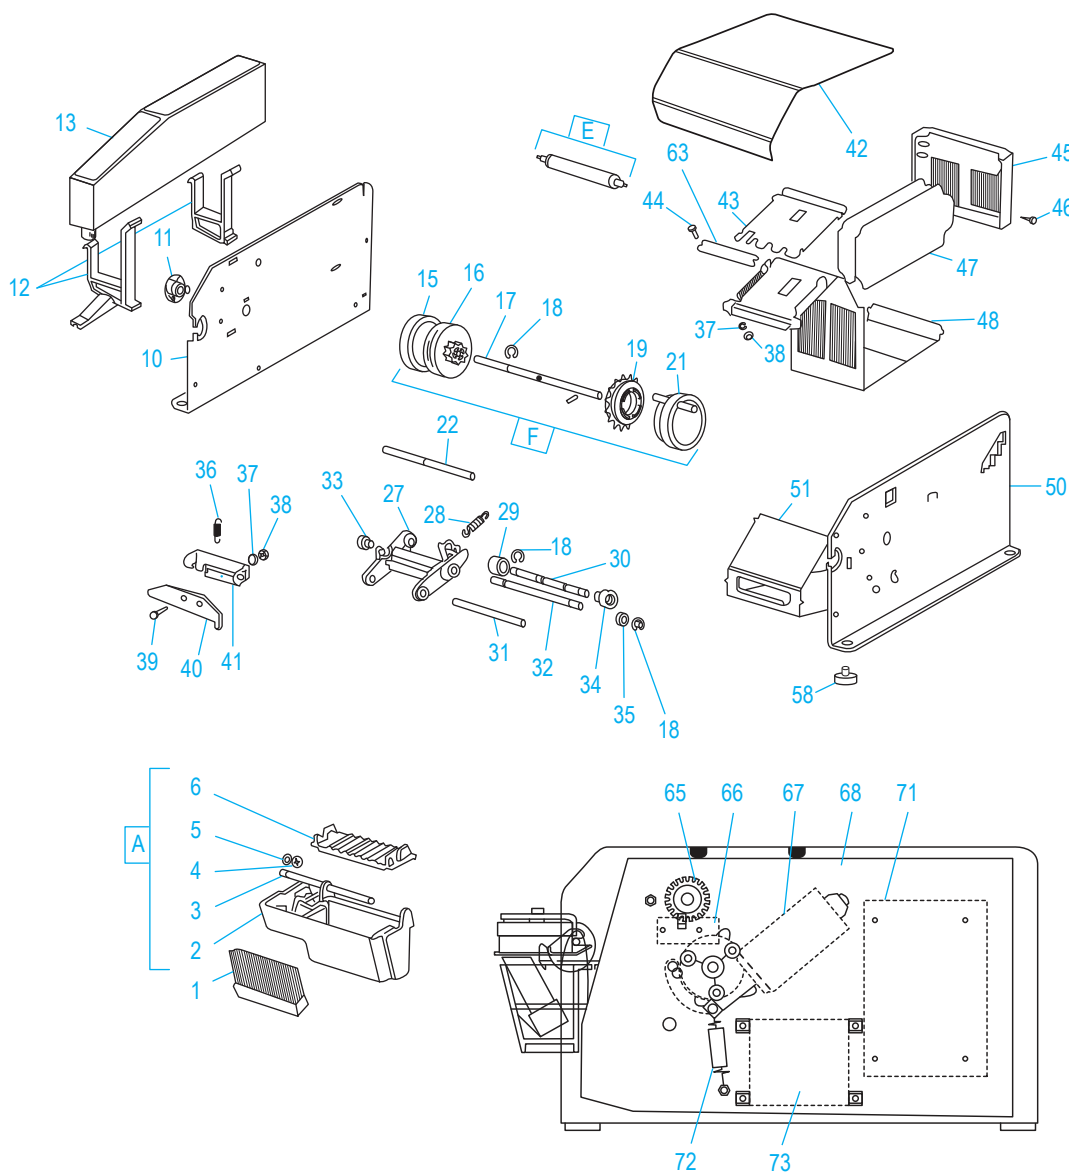

ULINE H-1036 ELECTRONIC KRAFT TAPE DISPENSER

1-800-295-5510
uline.com

ULINE H-1036
ELECTRONIC KRAFT
TAPE DISPENSER

1-800-295-5510
uline.com

#	DESCRIPTION	QTY.	ULINE PART NO.	MFG. PART NO.
1	Brush	1	H-725B	21005507
2	Water Reservoir*	1	H-725-WR	74003632
3	Locking Pin*	1	H-725-SHAFT	23210011
4	Washer - 6*	2	-----	23210022
5	Circlip - 5 Inox*	2	H-725-CLIP	23103215
6	Cover Plate, Lower Part*	1	H-725-LP	74003631
10	Leffthand Side Cover	1	-----	74005357
11	Bearing Block	1	H-725-11	74005348
12	Bottle Holders (Includes Front and Rear Mount)	-	H-725-BHOLD	74005586
13	Water Tank	1	H-725WB	21000013
15	Rubber Feed Ring	1	H-1036-FEED	23300281
16	Feed Wheel	1	H-1036-16	23300292
17	Traction Shaft	1	H-1036-TSHFT	74007131
18	Circlip	1	H-1036-18	22000231
19	Free Wheel	2	H-1036-FRWHL	74007163
21	Cam	1	H-1036-21	74007137
22	Shaft	1	H-1036-22	74005384
27	Shear Blade Frame	1	H-1036-SBFRM	74002314
28	Tension Spring	1	H-725-BSPRNG	23300156
29	Bearing	1	H-725-BEAR	23300383
30	Shaft	1	H-1036-30	74005509
31	Shaft	1	H-1036-31	74002315
32	Shaft	1	H-1036-32	23210260
33	Bearing Bush	2	-----	23300509
34	Pressure Roll	1	H-725-PRSRL	74005510
35	Washer Diam. 6	1	-----	23113933
36	Tension Spring Diam. 4	1	H-725-KHOLD	23300601
37	Spring Washer	5	-----	21008759
38	Hexagon Nut	5	-----	21008691
39	Screw	3	-----	21008500
40	Upper Shear Blade	1	H-725-UB	23210271
41	Upper Shear Blade Frame	1	H-1036-41	23300667
42	Cover with Hinge	1	H-1036-COVER	74007159
43	Upper Paper Guide	1	H-725-UPG	74005386
44	Screw	2	-----	74002676
45	Rear Wall	1	H-725-44	74002254
46	Sheet Metal Screw	4	-----	74002847
47	Guide Plate	2	H-725-GUIDE	74005347