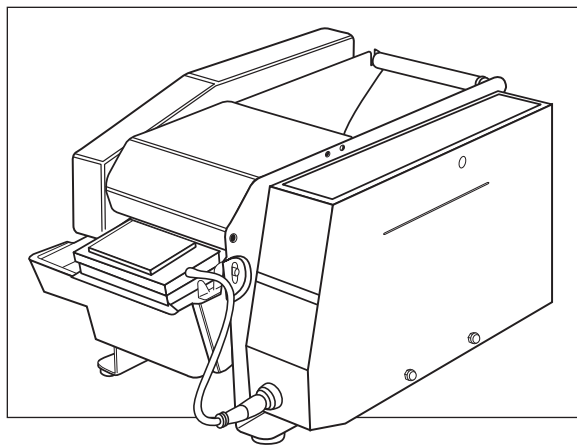

ULINE H-1036 ELECTRONIC KRAFT TAPE DISPENSER

1-800-295-5510
uline.com

ULINE H-1036
ELECTRONIC KRAFT
TAPE DISPENSER

1-800-295-5510
 uline.com

#	DESCRIPTION	QTY.	ULINE PART NO.	MFG. PART NO.
1	Brush	1	H-725B	21005507
2	Water Reservoir*	1	H-725-WR	74003632
3	Locking Pin*	1	H-725-SHAFT	23210011
4	Washer - 6*	2	-----	23210022
5	Circlip - 5 Inox*	2	H-725-CLIP	23103215
6	Cover Plate, Lower Part*	1	H-725-LP	74003631
10	Leffthand Side Cover	1	-----	74005357
11	Bearing Block	1	H-725-11	74005348
12	Bottle Holders (Includes Front and Rear Mount)	-	H-725-BHOLD	74005586
13	Water Tank	1	H-725WB	21000013
15	Rubber Feed Ring	1	H-1036-FEED	23300281
16	Feed Wheel	1	H-1036-16	23300292
17	Traction Shaft	1	H-1036-TSHFT	74007131
18	Circlip	1	H-1036-18	22000231
19	Free Wheel	2	H-1036-FRWHL	74007163
21	Cam	1	H-1036-21	74007137
22	Shaft	1	H-1036-22	74005384
27	Shear Blade Frame	1	H-1036-SBFRM	74002314
28	Tension Spring	1	H-725-BSPRNG	23300156
29	Bearing	1	H-725-BEAR	23300383
30	Shaft	1	H-1036-30	74005509
31	Shaft	1	H-1036-31	74002315
32	Shaft	1	H-1036-32	23210260
33	Bearing Bush	2	-----	23300509
34	Pressure Roll	1	H-725-PRSRL	74005510
35	Washer Diam. 6	1	-----	23113933
36	Tension Spring Diam. 4	1	H-725-KHOLD	23300601
37	Spring Washer	5	-----	21008759
38	Hexagon Nut	5	-----	21008691
39	Screw	3	-----	21008500
40	Upper Shear Blade	1	H-725-UB	23210271
41	Upper Shear Blade Frame	1	H-1036-41	23300667
42	Cover with Hinge	1	H-1036-COVER	74007159
43	Upper Paper Guide	1	H-725-UPG	74005386
44	Screw	2	-----	74002676
45	Rear Wall	1	H-725-44	74002254
46	Sheet Metal Screw	4	-----	74002847
47	Guide Plate	2	H-725-GUIDE	74005347