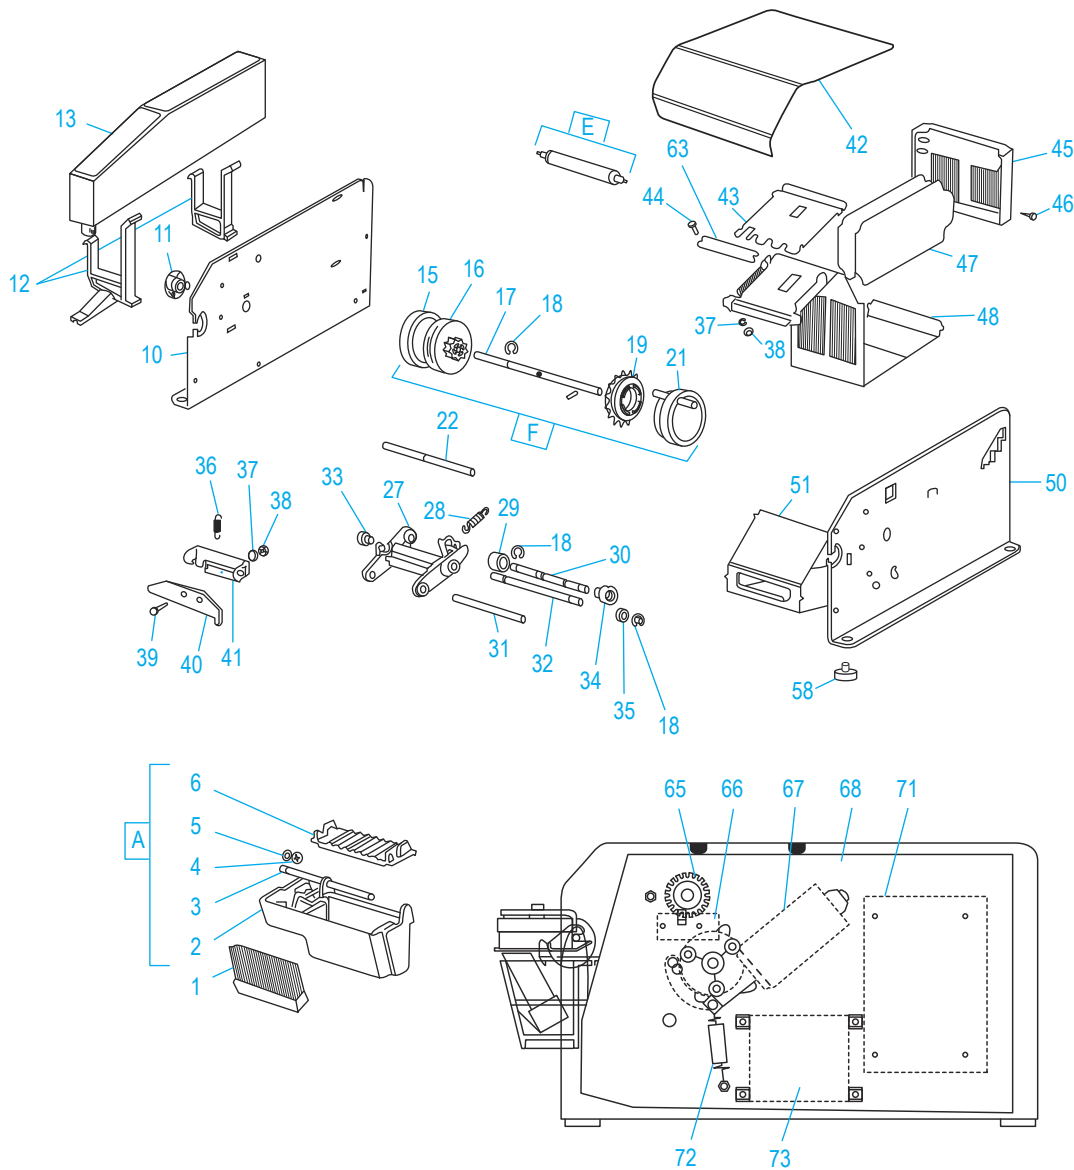

# ULINE H-1036 ELECTRONIC KRAFT TAPE DISPENSER

1-800-295-5510  
uline.com

**ULINE** H-1036  
**ELECTRONIC KRAFT**  
**TAPE DISPENSER**

1-800-295-5510  
 uline.com

#	DESCRIPTION	QTY.	ULINE PART NO.	MFG. PART NO.
1	Brush	1	H-725B	21005507
2	Water Reservoir*	1	-----	23210000
3	Locking Pin*	1	H-725-SHAFT	23210011
4	Washer - 6*	2	-----	23210022
5	Circlip - 5 Inox*	2	H-725-CLIP	23103215
6	Cover Plate, Lower Part*	1	H-725-LP	74003631
10	Leffthand Side Cover	1	-----	74005357
11	Bearing Block	1	-----	74005348
12	Bottle Holders (Includes Front and Rear Mount)	-	H-725-BHOLD	74005586
13	Water Tank	1	H-725WB	21000013
15	Rubber Feed Ring	1	-----	23300281
16	Feed Wheel	1	H-1036-16	23300292
17	Traction Shaft	1	H-1036-TSHFT	74007131
18	Circlip	1	H-1036-18	22000231
19	Free Wheel	2	H-1036-FRWHL	74007163
21	Cam	1	H-1036-21	74007137
22	Shaft	1	H-1036-22	74005384
27	Shear Blade Frame	1	H-1036-SBFRM	74002314
28	Tension Spring	1	H-725-BSPRNG	23300156
29	Bearing	1	H-725-BEAR	23300383
30	Shaft	1	-----	74005509
31	Shaft	1	-----	74002315
32	Shaft	1	-----	23210260
33	Bearing Bush	2	-----	23300509
34	Pressure Roll	1	H-725-PRSRL	74005510
35	Washer Diam. 6	1	-----	23113933
36	Tension Spring Diam. 4	1	H-725-KHOLD	23300601
37	Spring Washer	5	-----	21008759
38	Hexagon Nut	5	-----	21008691
39	Screw	3	-----	21008500
40	Upper Shear Blade	1	H-725-UB	23210271
41	Upper Shear Blade Frame	1	-----	23300667
42	Cover with Hinge	1	H-1036-COVER	74007159
43	Upper Paper Guide	1	H-725-UPG	74005386
44	Screw	2	-----	74002676
45	Rear Wall	1	H-725-44	74002254
46	Sheet Metal Screw	4	-----	74002847
47	Guide Plate	2	-----	74005347