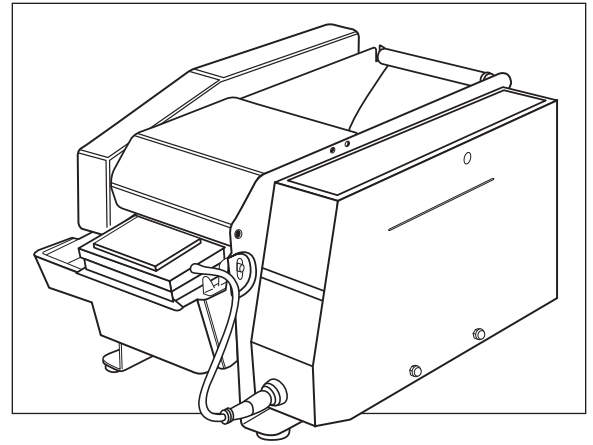

ULINE H-1036
DESPACHADOR
DE CINTA KRAFT
ELECTRÓNICO

01-800-295-5510
uline.mx

#	DESCRIPCIÓN	CANT.	NO. DE PARTE DE ULINE	NO. DE PARTE DEL FABRICANTE
1	Cepillo	1	H-725B	21005507
2	Depósito de Agua*	1	H-725-WR	74003632
3	Perno de Seguridad*	1	H-725-SHAFT	23210011
4	Rondana*	2	-----	23210022
5	Clip Circular*	2	H-725-CLIP	23103215
6	Placa de Cubierta, Parte Inferior*	1	H-725-LP	74003631
10	Cubierta Lateral Izquierda	1	-----	74005357
11	Bloqueo del Balero	1	H-725-11	74005348
12	Soporte para Botella (Incluye Montaje Delantero y Trasero)	-	H-725-BHOLD	74005586
13	Tanque de Agua	1	H-725WB	21000013
15	Anillo de Alimentación de Caucho	1	H-1036-FEED	23300281
16	Rueda de Alimentación	1	H-1036-16	23300292
17	Eje de Tracción	1	H-1036-TSHFT	74007131
18	Clip Circular	1	H-1036-18	22000231
19	Rueda Libre	2	H-1036-FRWHL	74007163
21	Leva	1	H-1036-21	74007137
22	Eje	1	H-1036-22	74005384
27	Armazón de las Hojas de la Cortadora	1	H-1036-SBFRM	74002314
28	Resorte de Tensión	1	H-725-BSPRNG	23300156
29	Balero	1	H-725-BEAR	23300383
30	Eje	1	H-1036-30	74005509
31	Eje	1	H-1036-31	74002315
32	Eje	1	H-1036-32	23210260
33	Casquillo del Balero	2	-----	23300509
34	Rodillo de Presión	1	H-725-PRSRL	74005510
35	Rondana de Diámetro 6	1	-----	23113933
36	Resorte de Tensión de Diámetro 4	1	H-725-KHOLD	23300601
37	Rondana con Resorte	5	-----	21008759
38	Tuerca Hexagonal	5	-----	21008691
39	Tornillo	3	-----	21008500
40	Hoja de la Cortadora Superior	1	H-725-UB	23210271
41	Armazón de la Hoja de la Cortadora Superior	1	H-1036-41	23300667
42	Cubierta con Bisagra	1	H-1036-COVER	74007159
43	Guía de Papel Superior	1	H-725-UPG	74005386
44	Tornillo	2	-----	74002676
45	Pared Posterior	1	H-725-44	74002254
46	Tornillo de Láminas de Metal	4	-----	74002847
47	Placa Guía	2	H-725-GUIDE	74005347