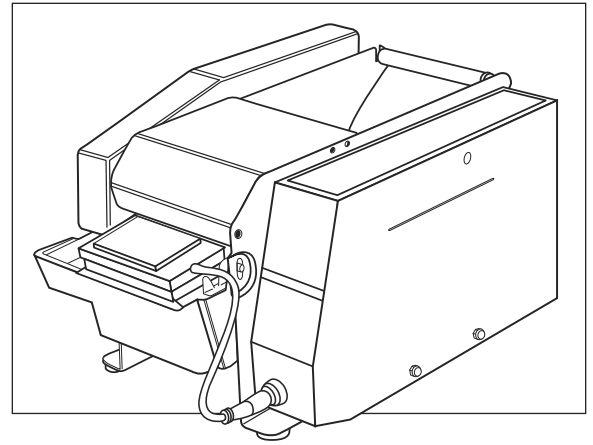

ULINE H-1036
DESPACHADOR
DE CINTA KRAFT
ELECTRÓNICO

01-800-295-5510
uline.mx

#	DESCRIPCIÓN	CANT.	NO. DE PARTE DE ULINE	NO. DE PARTE DEL FABRICANTE
1	Cepillo	1	H-725B	21005507
2	Depósito de Agua*	1	H-725-WR	23210000
3	Perno de Seguridad*	1	H-725-SHAFT	23210011
4	Rondana*	2	-----	23210022
5	Clip Circular*	2	H-725-CLIP	23103215
6	Placa de Cubierta, Parte Inferior*	1	H-725-LP	74003631
10	Cubierta Lateral Izquierda	1	-----	74005357
11	Bloqueo del Balero	1	-----	74005348
12	Soporte para Botella (Incluye Montaje Delantero y Trasero)	-	H-725-BHOLD	74005586
13	Tanque de Agua	1	H-725WB	21000013
15	Anillo de Alimentación de Caucho	1	-----	23300281
16	Rueda de Alimentación	1	H-1036-16	23300292
17	Eje de Tracción	1	H-1036-TSHFT	74007131
18	Clip Circular	1	H-1036-18	22000231
19	Rueda Libre	2	H-1036-FRWHL	74007163
21	Leva	1	H-1036-21	74007137
22	Eje	1	H-1036-22	74005384
27	Armazón de las Hojas de la Cortadora	1	H-1036-SBFRM	74002314
28	Resorte de Tensión	1	H-725-BSPRNG	23300156
29	Balero	1	H-725-BEAR	23300383
30	Eje	1	-----	74005509
31	Eje	1	-----	74002315
32	Eje	1	-----	23210260
33	Casquillo del Balero	2	-----	23300509
34	Rodillo de Presión	1	H-725-PRSRL	74005510
35	Rondana de Diámetro 6	1	-----	23113933
36	Resorte de Tensión de Diámetro 4	1	H-725-KHOLD	23300601
37	Rondana con Resorte	5	-----	21008759
38	Tuerca Hexagonal	5	-----	21008691
39	Tornillo	3	-----	21008500
40	Hoja de la Cortadora Superior	1	H-725-UB	23210271
41	Armazón de la Hoja de la Cortadora Superior	1	-----	23300667
42	Cubierta con Bisagra	1	H-1036-COVER	74007159
43	Guía de Papel Superior	1	H-725-UPG	74005386
44	Tornillo	2	-----	74002676
45	Pared Posterior	1	H-725-44	74002254
46	Tornillo de Láminas de Metal	4	-----	74002847
47	Placa Guía	2	-----	74005347