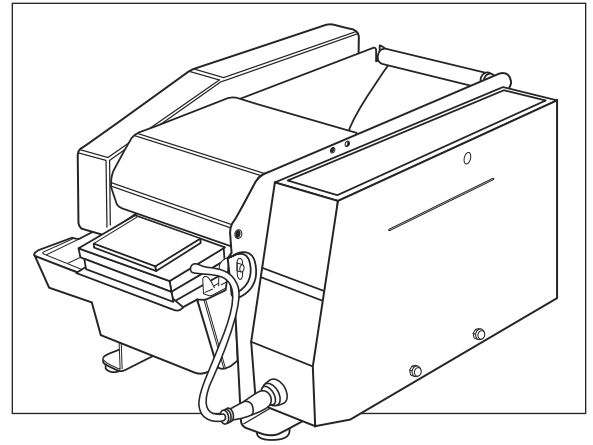

# ULINE H-1036 ELECTRONIC KRAFT TAPE DISPENSER

1-800-295-5510  
uline.com

**ULINE** H-1036  
**ELECTRONIC KRAFT**  
**TAPE DISPENSER**

1-800-295-5510  
 uline.com

#	DESCRIPTION	QTY.	ULINE PART NO.	MFG. PART NO.
1	Brush	1	H-725B	21005507
2	Water Reservoir*	1	-----	23210000
3	Locking Pin*	1	H-725-SHAFT	23210011
4	Washer - 6*	2	-----	23210022
5	Circlip - 5 Inox*	2	H-725-CLIP	23103215
6	Cover Plate, Lower Part*	1	H-725-LP	74003631
10	Leffthand Side Cover	1	-----	74005357
11	Bearing Block	1	-----	74005348
12	Bottle Holders (Includes Front and Rear Mount)	-	H-725-BHOLD	74005586
13	Water Tank	1	H-725WB	21000013
15	Rubber Feed Ring	1	-----	23300281
16	Feed Wheel	1	H-1036-16	23300292
17	Traction Shaft	1	H-1036-TSHFT	74007131
18	Circlip	1	H-1036-18	22000231
19	Free Wheel	2	H-1036-FRWHL	74007163
21	Cam	1	H-1036-21	74007137
22	Shaft	1	H-1036-22	74005384
27	Shear Blade Frame	1	H-1036-SBFRM	74002314
28	Tension Spring	1	H-725-BSPRNG	23300156
29	Bearing	1	H-725-BEAR	23300383
30	Shaft	1	-----	74005509
31	Shaft	1	-----	74002315
32	Shaft	1	-----	23210260
33	Bearing Bush	2	-----	23300509
34	Pressure Roll	1	H-725-PRSRL	74005510
35	Washer Diam. 6	1	-----	23113933
36	Tension Spring Diam. 4	1	H-725-KHOLD	23300601
37	Spring Washer	5	-----	21008759
38	Hexagon Nut	5	-----	21008691
39	Screw	3	-----	21008500
40	Upper Shear Blade	1	H-725-UB	23210271
41	Upper Shear Blade Frame	1	-----	23300667
42	Cover with Hinge	1	H-1036-COVER	74007159
43	Upper Paper Guide	1	H-725-UPG	74005386
44	Screw	2	-----	74002676
45	Rear Wall	1	H-725-44	74002254
46	Sheet Metal Screw	4	-----	74002847
47	Guide Plate	2	-----	74005347