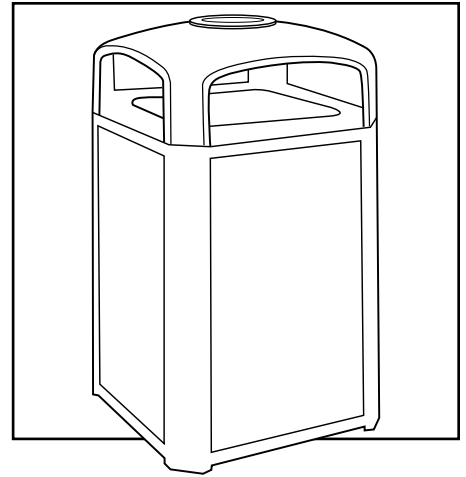

ULINE H-1210, H-3571
**RUBBERMAID® ASH TRAY
TOP RECEPTACLE**

1-800-295-5510
uline.com

Para Español, vea páginas 3-4.
Pour le français, consulter les pages 5-6.

ULINE H-1210, H-3571
RUBBERMAID® ASH TRAY
TOP RECEPTACLE

1-800-295-5510
uline.com

#	DESCRIPTION	QTY.	ULINE PART NO.	MFG. PART NO.
1	Stationary Moving Collar with Hinge	1	H-1209-MVGNL	3975L3 SABLE
2	Ashtray Top	1	H-1210-M2SBL	3975M2 SSBLE
3	Hinge	1	H-1209-HINGE	3975L9
4	Bolt	8	-----	-----
5	Locking Washer	8	-----	-----
6	Flat Washer	8	-----	-----
7	Rigid Trash Liner (For H-1210)	1	H-2183GR-B	3959 GRAY
7	Rigid Trash Liner (For H-3571)	1	H-1467GR-B	3958 GRAY
8	Side Panels (For H-1210)	4	H-1209-SIDE	400400 ROCK
8	Side Panels (For H-3571)	4	H-3570-SIDE	400300 ROCK
9	Plastic Leg (For H-1210)	4	H-1209-L6	FG3975L6SBLE
9	Plastic Leg (For H-3571)	4	H-5194	FG3970L5SBLE
10	Metal Leg (For H-1210)	4	H-1209-MTLEG	3975-L7
10	Metal Leg (For H-3571)	4	H-5195	FG3970L2BLA
11	Base	1	-----	-----
12	Ashtray	1	H-1210-ASH	3975M3
	Lock and Key (Not Shown)	1	H-1209-LOCK	3970L4