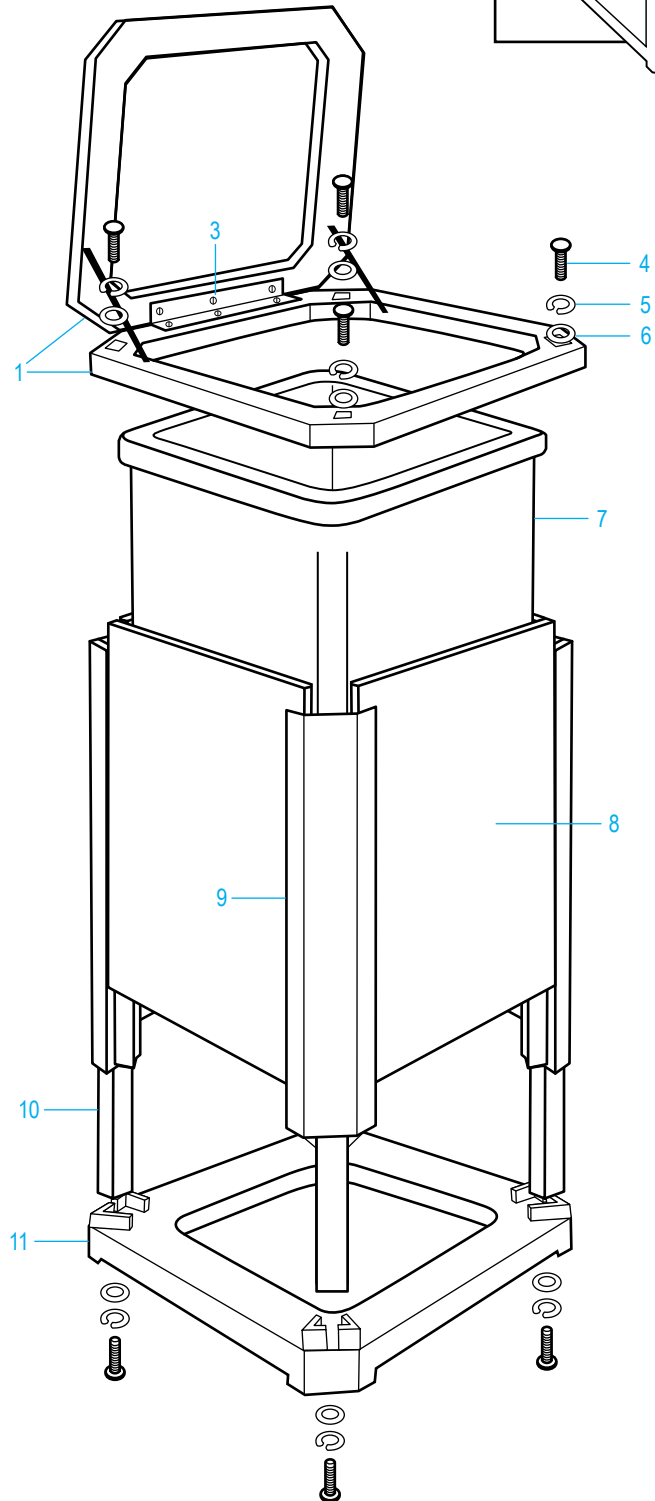

ULINE H-1210, H-3571
**RUBBERMAID® ASH TRAY
TOP RECEPTACLE**

1-800-295-5510
uline.com

Para Español, vea páginas 3-4.
Pour le français, consulter les pages 5-6.

ULINE H-1210, H-3571
RUBBERMAID® ASH TRAY
TOP RECEPTACLE

1-800-295-5510
uline.com

#	DESCRIPTION	QTY.	ULINE PART NO.	MFG. PART NO.
1	Stationary Moving Collar with Hinge	1	H-1209-MVGNL	3975L3 SABLE
2	Ashtray Top	1	H-1210-M2SBL	3975M2 SSBLE
3	Hinge	1	H-1209-HINGE	3975L9
4	Bolt	8	-----	-----
5	Locking Washer	8	-----	-----
6	Flat Washer	8	-----	-----
7	Rigid Trash Liner (For H-1210)	1	H-2183GR-B	3959 GRAY
7	Rigid Trash Liner (For H-3571)	1	H-1467GR-B	3958 GRAY
8	Side Panels (For H-1210)	4	H-1209-SIDE	400400 ROCK
8	Side Panels (For H-3571)	4	H-3570-SIDE	400300 ROCK
9	Plastic Leg (For H-1210)	4	H-1209-L6	FG3975L6SBLE
9	Plastic Leg (For H-3571)	4	H-5194	FG3970L5SBLE
10	Metal Leg (For H-1210)	4	H-1209-MTLEG	3975-L7
10	Metal Leg (For H-3571)	4	H-5195	FG3970L2BLA
11	Base	1	-----	-----
12	Ashtray	1	H-1210-ASH	3975M3
	Lock and Key (Not Shown)	1	H-1209-LOCK	3970L4