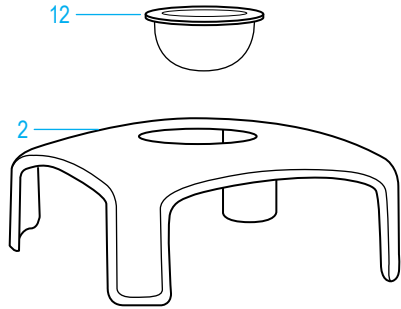

ULINE H-1210, H-3571
**RUBBERMAID® ASH TRAY
TOP RECEPTACLE**

1-800-295-5510
uline.com

Para Español, vea páginas 3-4.
Pour le français, consulter les pages 5-6.

ULINE H-1210, H-3571
RUBBERMAID® ASH TRAY
TOP RECEPTACLE

1-800-295-5510
uline.com

#	DESCRIPTION	QTY.	ULINE PART NO.	MFG. PART NO.
1	Stationary Moving Collar with Hinge	1	H-1209-MVGNL	3975L3 SABLE
2	Ashtray Top	1	H-1210-M2SBL	3975M2 SSBLE
3	Hinge	1	H-1209-HINGE	3975L9
4	Bolt	8	-----	-----
5	Locking Washer	8	-----	-----
6	Flat Washer	8	-----	-----
7	Rigid Trash Liner (For H-1210)	1	H-2183GR-B	3959 GRAY
7	Rigid Trash Liner (For H-3571)	1	H-1467GR-B	3958 GRAY
8	Side Panels (For H-1210)	4	H-1209-SIDE	400400 ROCK
8	Side Panels (For H-3571)	4	H-3570-SIDE	400300 ROCK
9	Plastic Leg (For H-1210)	4	H-1209-L6	FG3975L6SBLE
9	Plastic Leg (For H-3571)	4	H-5194	FG3970L5SBLE
10	Metal Leg (For H-1210)	4	H-1209-MTLEG	3975-L7
10	Metal Leg (For H-3571)	4	H-5195	FG3970L2BLA
11	Base	1	-----	-----
12	Ashtray	1	H-1210-ASH	3975M3
	Lock and Key (Not Shown)	1	H-1209-LOCK	3970L4