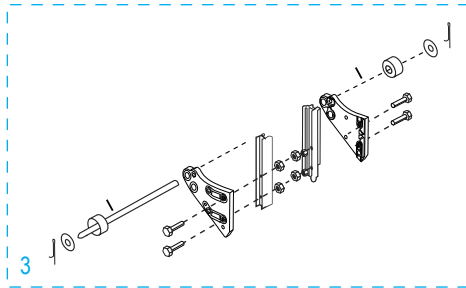

ULINE H-1362
ALUMINUM STANDARD
HAND TRUCK
WITH PNEUMATIC WHEELS

1-800-295-5510
uline.com

Para Español, vea páginas 3-4.
Pour le français, consulter les pages 5-6.

ULINE H-1362
**ALUMINUM STANDARD
HAND TRUCK**
WITH PNEUMATIC WHEELS

1-800-295-5510
uline.com

#	DESCRIPTION	QTY.	ULINE PART NO.	MFG. PART NO.
1	Handle Hardware Kit Includes: • Handle (1) • Bolts (4) • Locknuts (4)	1	H-4492	C1G/HS-01-P045K-P
2	Frame Kit Includes: • Frame (1) • Plastic Caps (2)	1	H-4494	CTG/HS-15-P093CCK
3	Axle / Wheel Hardware Kit Includes: • Axle (1) • Right Axle Support (1) • Left Axle Support (1) • Frame Reinforcements (2) • Bolts (4) • Locknuts (4) • Washers (2) • Spacers (2) • Round Pins (2) • Cotter Pins (2)	1	H-4493	CXR/HS-31460
4	Wheel Hardware Kit* Includes: • Wheel (1) • Washers (2) • Spacer (1) • Cotter Pin (1)	2	H-3359	CXR/W004P
5	Nose Plate	1	H-1361-NOSE	M2Y/HS-01-P042UL

*Includes additional hardware not required for assembly.