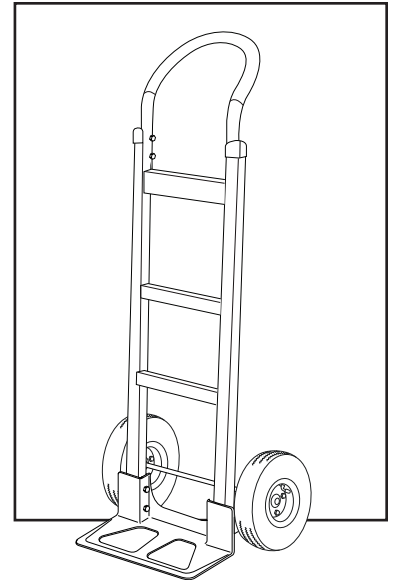

ULINE H-1362
ALUMINUM STANDARD
HAND TRUCK
WITH PNEUMATIC WHEELS

1-800-295-5510
uline.com

Para Español, vea páginas 3-4.
Pour le français, consulter les pages 5-6.

ULINE H-1362
**ALUMINUM STANDARD
 HAND TRUCK**
 WITH PNEUMATIC WHEELS

1-800-295-5510
 uline.com

#	DESCRIPTION	QTY.	ULINE PART NO.	MFG. PART NO.
1	Handle Hardware Kit Includes: • Handle (1) • Bolts (4) • Locknuts (4)	1	H-4492	C1G/HS-01-P045K-P
2	Frame Kit Includes: • Frame (1) • Plastic Caps (2)	1	H-4494	CTG/HS-15-P093CCK
3	Axle / Wheel Hardware Kit Includes: • Axle (1) • Right Axle Support (1) • Left Axle Support (1) • Frame Reinforcements (2) • Bolts (4) • Locknuts (4) • Washers (2) • Spacers (2) • Round Pins (2) • Cotter Pins (2)	1	H-4493	CXR/HS-31460
4	Wheel Hardware Kit* Includes: • Wheel (1) • Washers (2) • Spacer (1) • Cotter Pin (1)	2	H-3359	CXR/W004P
5	Nose Plate	1	H-1361-NOSE	M2Y/HS-01-P042UL