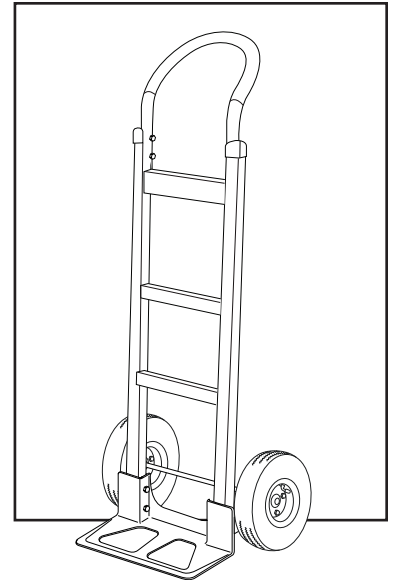

ULINE H-1362

**DIABLITO DE ALUMINIO
ESTÁNDAR
CON LLANTAS NEUMÁTICAS**

01-800-295-5510
uline.mx

**DIABLITO DE ALUMINIO
ESTÁNDAR
CON LLANTAS NEUMÁTICAS**

#	DESCRIPCIÓN	CANT.	NO. DE PARTE DE ULINE	NO. DE PARTE DEL FABRICANTE
1	Kit de Tornillería del Asa Incluye: • Asa (1) • Pernos (4) • Tuercas de Seguridad (4)	1	H-4492	C1G/HS-01-P045K-P
2	Kit del Armazón Incluye: • Armazón (1) • Tapas de plástico (2)	1	H-4494	CTG/HS-15-P093CCK
3	Kit de Tornillería para Eje/Llanta Incluye: • Eje (1) • Soporte para Eje Derecho (1) • Soporte para Eje Izquierdo (1) • Refuerzos para el Armazón (2) • Pernos (4) • Tuercas de Seguridad (4) • Rondanas (2) • Separadores (2) • Pasadores Redondos (2) • Pasadores (2)	1	H-4493	CXR/HS-31460
4	Kit de Accesorios para Llanta* Incluye: • Llanta (1) • Rondanas (2) • Separador (1) • Pasador (1)	2	H-3359	CXR/W004P
5	Placa Delantera	1	H-1361-NOSE	M2Y/HS-01-P042UL

*Se incluyen accesorios adicionales que no son necesarios para el ensamble.