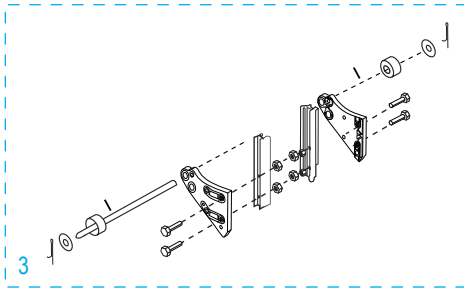

ULINE H-1362

**DIABLITO DE ALUMINIO
ESTÁNDAR
CON LLANTAS NEUMÁTICAS**

01-800-295-5510
uline.mx

**DIABLITO DE ALUMINIO
ESTÁNDAR
CON LLANTAS NEUMÁTICAS**

#	DESCRIPCIÓN	CANT.	NO. DE PARTE DE ULINE	NO. DE PARTE DEL FABRICANTE
1	Kit de Tornillería del Asa Incluye: • Asa (1) • Pernos (4) • Tuercas de Seguridad (4)	1	H-4492	C1G/HS-01-P045K-P
2	Kit del Armazón Incluye: • Armazón (1) • Tapas de plástico (2)	1	H-4494	CTG/HS-15-P093CCK
3	Kit de Tornillería para Eje/Llanta Incluye: • Eje (1) • Soporte para Eje Derecho (1) • Soporte para Eje Izquierdo (1) • Refuerzos para el Armazón (2) • Pernos (4) • Tuercas de Seguridad (4) • Rondanas (2) • Separadores (2) • Pasadores Redondos (2) • Pasadores (2)	1	H-4493	CXR/HS-31460
4	Kit de Accesorios para Llanta* Incluye: • Llanta (1) • Rondanas (2) • Separador (1) • Pasador (1)	2	H-3359	CXR/W004P
5	Placa Delantera	1	H-1361-NOSE	M2Y/HS-01-P042UL

*Se incluyen accesorios adicionales que no son necesarios para el ensamble.