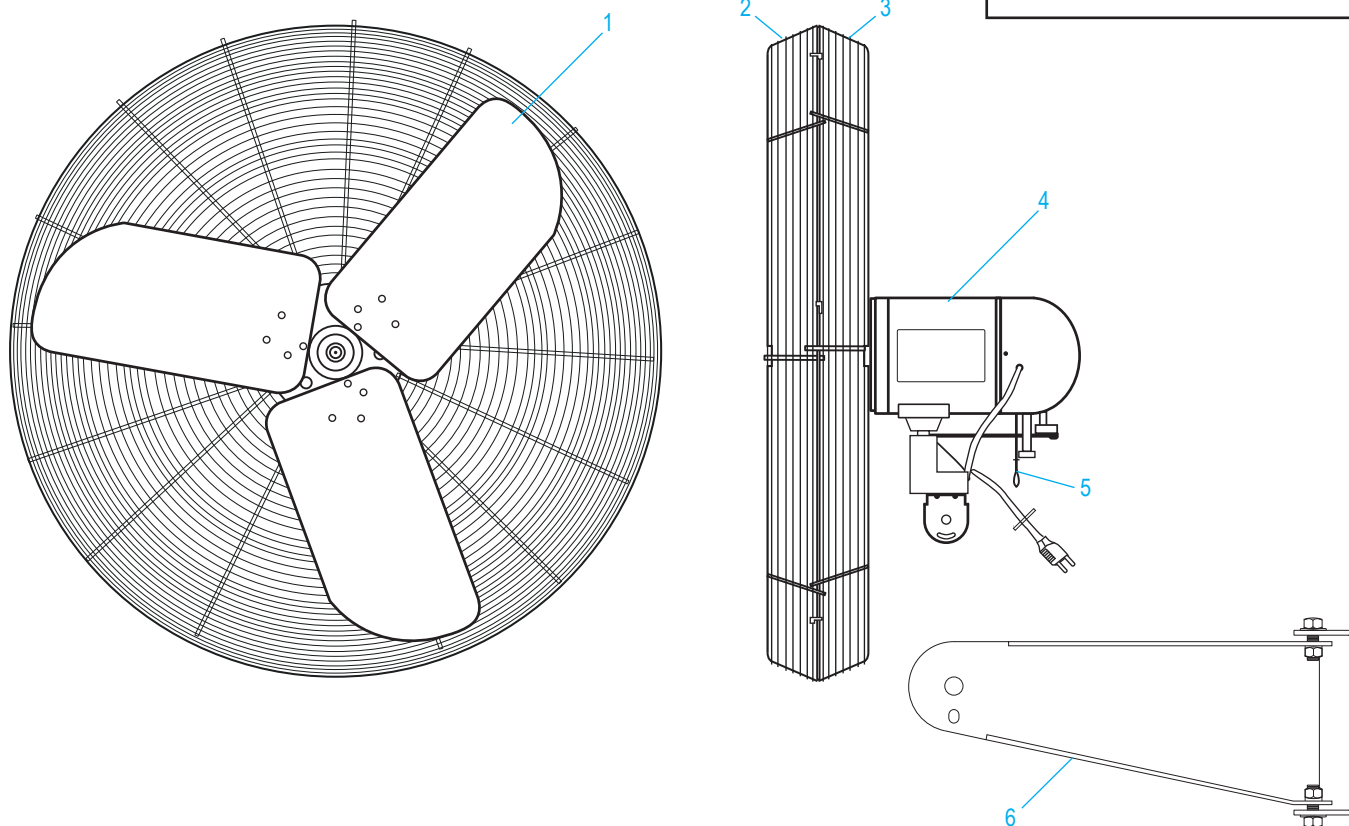

## 24" OSCILLATING WALL MOUNT FAN

1-800-295-5510  
 uline.com

#	DESCRIPTION	QTY.	ULINE PART NO.	MFG. PART NO.
1	Fan Blade Assembly	1	H-1406-FANBL	58299003
2	Front Guard	1	H-1406-FGRD	64068003
3	Rear Guard	1	H-1406-RGRD	64069003
4	Motor	1	-----	58720001
5	Switch	1	H-1457-PLCHN	58573002
6	Wall Mount	1	H-1421M	ACM-W
	Hardware Kit for Fan Head (Not Shown)	1	H-989-HRDWRE	43931001
	Hardware Kit for Wall Mount (Not Shown)	1	-----	44233001