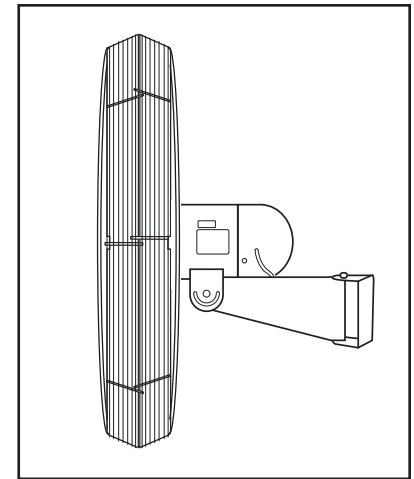

## 24" OSCILLATING WALL MOUNT FAN

1-800-295-5510  
 uline.com

#	DESCRIPTION	QTY.	ULINE PART NO.	MFG. PART NO.
1	Fan Blade Assembly	1	H-1406-FANBL	58299003
2	Front Guard	1	H-1406-FGRD	64068003
3	Rear Guard	1	H-1406-RGRD	64069003
4	Motor	1	-----	58720001
5	Switch	1	H-1457-PLCHN	58573002
6	Wall Mount	1	H-1421M	ACM-W
	Hardware Kit for Fan Head (Not Shown)	1	H-989-HRDWRE	43931001
	Hardware Kit for Wall Mount (Not Shown)	1	-----	44233001