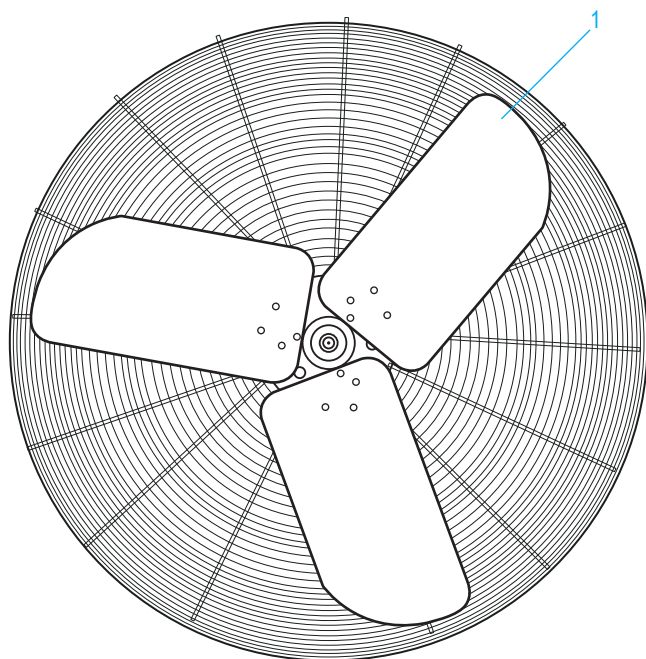

ULINE H-1456

VENTILADOR OSCILANTE DE PARED – 61 CM (24")

01-800-295-5510

uline.mx

#	DESCRIPCIÓN	CANT.	NO. DE PARTE DE ULINE	NO. DE PARTE DEL FABRICANTE
1	Ensamble de las Aspas del Ventilador	1	H-1406-FANBL	58299003
2	Cubierta Frontal	1	H-1406-FGRD	64068003
3	Cubierta Trasera	1	H-1406-RGRD	64069003
4	Motor	1	-----	58720001
5	Interruptor	1	H-1457-PLCHN	58573002
6	Montaje en Pared	1	H-1421M	ACM-W
	Kit de Tornillería para la Cabeza del Ventilador (No se Muestra)	1	H-989-HRDWRE	43931001
	Kit de Tornillería para Montaje en Pared (No se Muestra)	1	-----	44233001