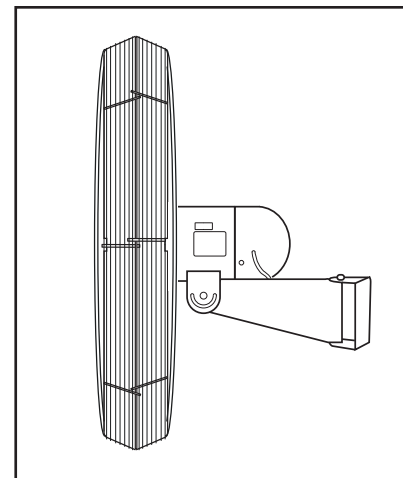

ULINE H-1456

VENTILADOR OSCILANTE DE PARED – 61 CM (24")

01-800-295-5510

uline.mx

#	DESCRIPCIÓN	CANT.	NO. DE PARTE DE ULINE	NO. DE PARTE DEL FABRICANTE
1	Ensamble de las Aspas del Ventilador	1	H-1406-FANBL	58299003
2	Cubierta Frontal	1	H-1406-FGRD	64068003
3	Cubierta Trasera	1	H-1406-RGRD	64069003
4	Motor	1	-----	58720001
5	Interruptor	1	H-1457-PLCHN	58573002
6	Montaje en Pared	1	H-1421M	ACM-W
	Kit de Tornillería para la Cabeza del Ventilador (No se Muestra)	1	H-989-HRDWRE	43931001
	Kit de Tornillería para Montaje en Pared (No se Muestra)	1	-----	44233001