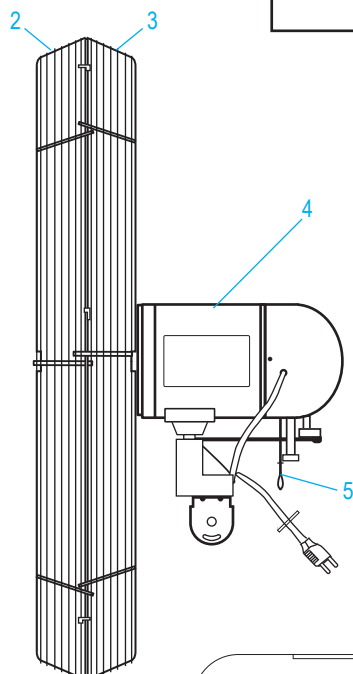

ULINE H-1456

VENTILADOR OSCILANTE DE PARED – 61 CM (24")

01-800-295-5510

uline.mx

#	DESCRIPCIÓN	CANT.	NO. DE PARTE DE ULINE	NO. DE PARTE DEL FABRICANTE
1	Ensamble de las Aspas del Ventilador	1	H-1406-FANBL	58299003
2	Cubierta Frontal	1	H-1406-FGRD	64068003
3	Cubierta Trasera	1	H-1406-RGRD	64069003
4	Motor	1	-----	58720001
5	Interruptor	1	H-1457-PLCHN	58573002
6	Montaje en Pared	1	H-1421M	ACM-W
	Kit de Tornillería para la Cabeza del Ventilador (No se Muestra)	1	H-989-HRDWRE	43931001
	Kit de Tornillería para Montaje en Pared (No se Muestra)	1	-----	44233001