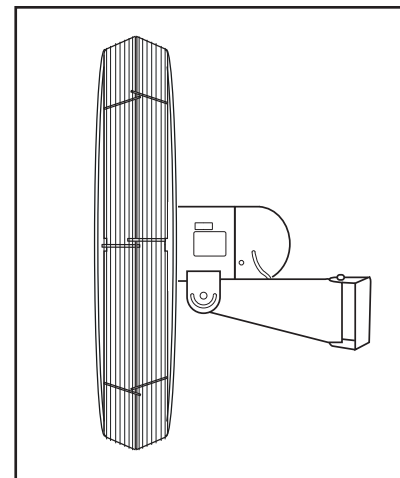

## 24" OSCILLATING WALL MOUNT FAN

1-800-295-5510  
 uline.com

#	DESCRIPTION	QTY.	ULINE PART NO.	MFG. PART NO.
1	Fan Blade Assembly	1	H-1406-FANBL	58299003
2	Front Guard	1	H-1406-FGRD	64068003
3	Rear Guard	1	H-1406-RGRD	64069003
4	Motor	1	-----	58720001
5	Switch	1	H-1457-PLCHN	58573002
6	Wall Mount	1	H-1421M	ACM-W
	Hardware Kit for Fan Head (Not Shown)	1	H-989-HRDWRE	43931001
	Hardware Kit for Wall Mount (Not Shown)	1	-----	44233001