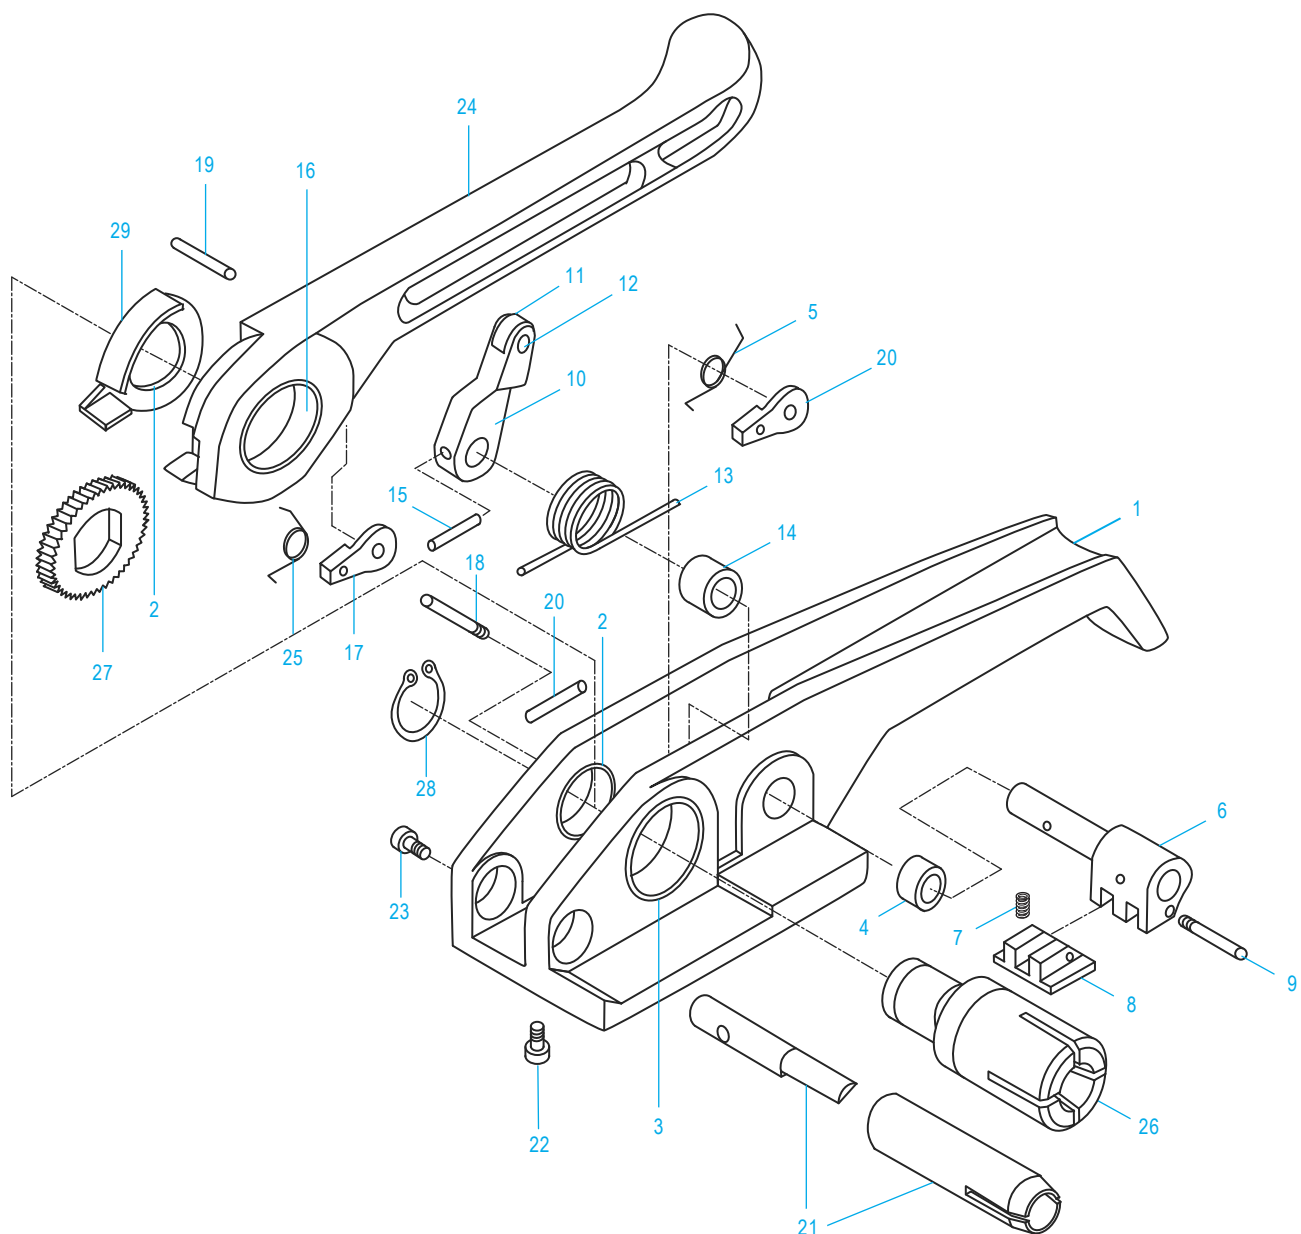

ULINE H-1586

**TENSIONADORA PARA
FLEJE CORDÓN DE
POLIÉSTER**

01-800-295-5510
uline.mx

ULINE H-1586

**TENSIONADORA PARA
FLEJE CORDÓN DE
POLIÉSTER**

01-800-295-5510

uline.mx

#	DESCRIPCIÓN	CANT.	NO. DE PARTE DE ULINE	NO. DE PARTE DEL FABRICANTE
1	Base	1	-----	H22-001
2	Casquillo Pequeño	2	-----	H21-002
3	Casquillo Grande (Base)	1	H-572-003	H21-003
4	Casquillo	2	H-540-004	H21-004
5	Resorte Acodado de la Base	1	H-540-008	H21-008
6	Sujetador	1	H-540-15	H21-015
7	Resorte del Sujetador	1	H-540-17	H21-017
8	Placa Sujetadora	1	H-1586-18	H22-018
9	Tornillo del Sujetador	1	H-540-19	H21-019
10	Palanca de Liberación	1	-----	H21-022
11	Rodillo de la Palanca de Liberación	1	H-540-24	H21-024
12	Eje de la Palanca de Liberación	1	H-572-25	H21-025
13	Resorte Principal	1	H-540-28	H21-028
14	Casquillo del Resorte Principal	1	H-540-29	H21-029
15	Perno con Resorte, 4 x 20	1	H-540-30	SP0420
16	Casquillo Grande (Asa)	1	H-540-32	H21-032
17	Conmutador	2	H-540-33	H21-033
18	Eje de la Base	1	H-540-35	H21-035
19	Eje del Mango	1	H-540-36	H21-036
20	Palanca de la Hoja	1	H-572-38	H21-038
21	Juego de Corte	1	H-1586-CUT	H22-040
22	HBS, M4 x 8	1	H-540-041	HBS0408
23	HBS, M4 x 6	1	H-540-42	HBS0406
24	Mango	1	H-572-43	H21-043
25	Resorte Acodado del Asa	1	H-540-47	H21-047
26	Molinete	1	H-540-48	H21-048
27	Rueda del Trinquete	1	H-540-49	H21-049
28	Anillo de Tope, S-20	1	H-540-50	SR20
29	Gancho Delantero	1	H-540-53	H21-053