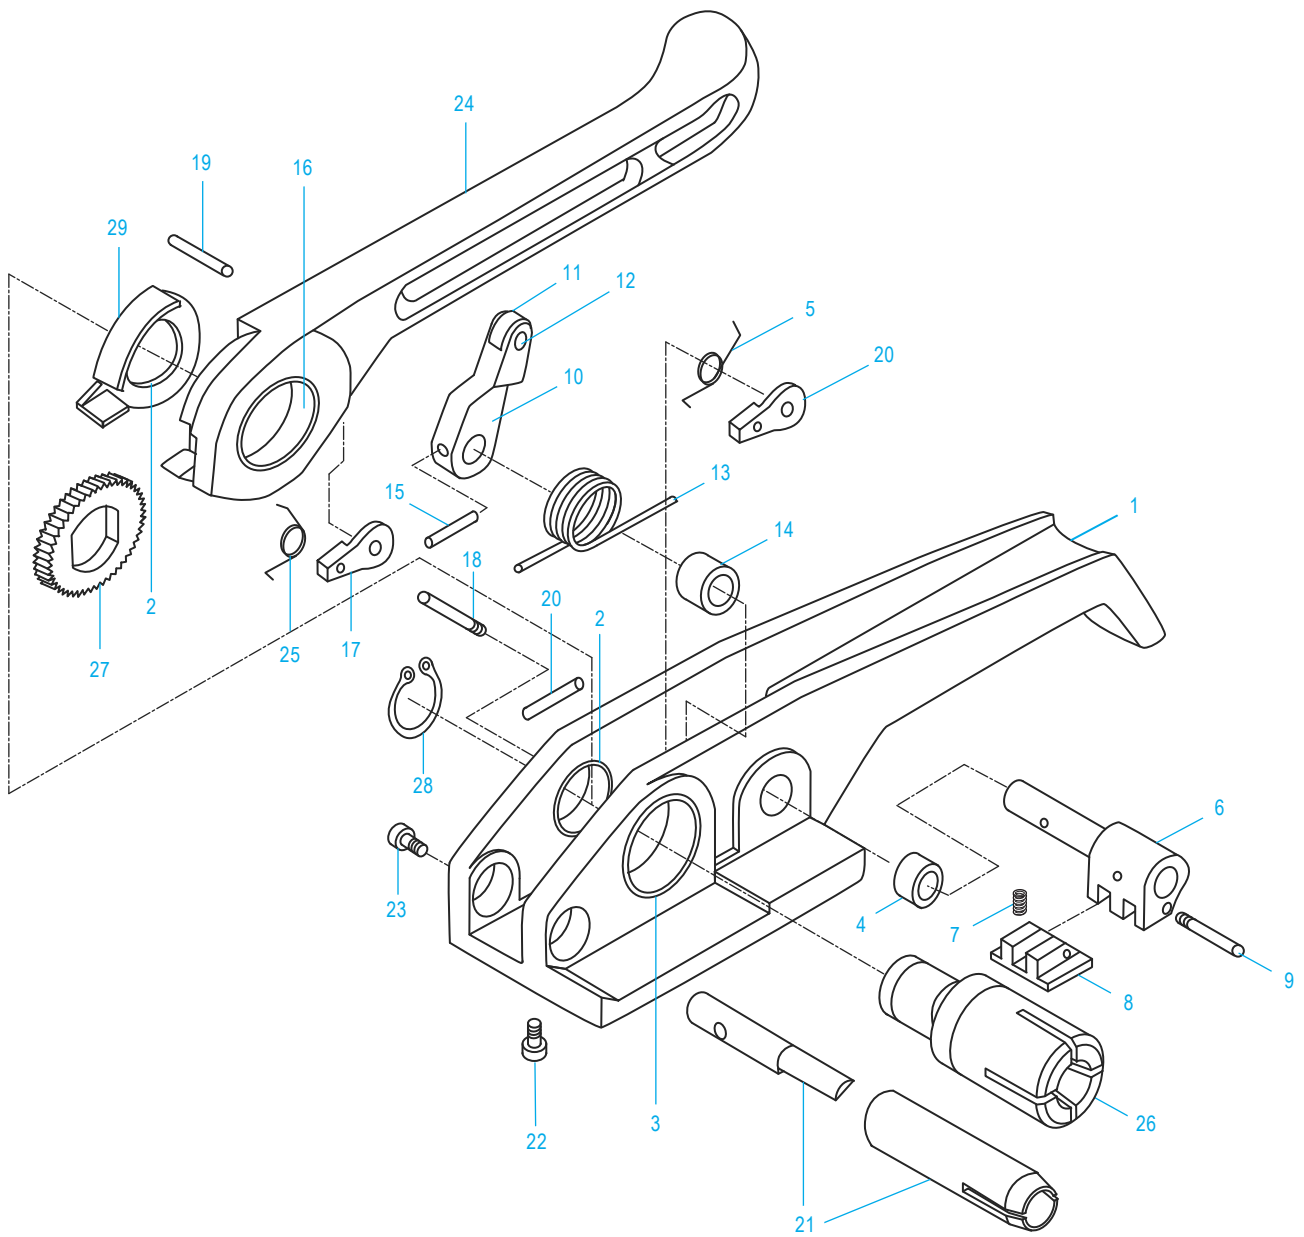

ULINE H-1586

POLY CORD STRAPPING TENSIONER

1-800-295-5510
uline.com

Para Español, vea páginas 3-4.
Pour le français, consulter les pages 5-6.

ULINE H-1586

**POLY CORD
STRAPPING TENSIONER**

1-800-295-5510

uline.com

#	DESCRIPTION	QTY.	ULINE PART NO.	MFG. PART NO.
1	Base	1	-----	H22-001
2	Small Bushing	2	-----	H21-002
3	Big Bushing (Base)	1	H-572-003	H21-003
4	Bushing	2	H-540-004	H21-004
5	Base Toggle Spring	1	H-540-008	H21-008
6	Gripper	1	H-540-15	H21-015
7	Gripper Spring	1	H-540-17	H21-017
8	Gripper Plate	1	H-1586-18	H22-018
9	Gripper Screw	1	H-540-19	H21-019
10	Releasing Lever	1	-----	H21-022
11	Releasing Lever Roller	1	H-540-24	H21-024
12	Releasing Lever Shaft	1	H-572-25	H21-025
13	Main Spring	1	H-540-28	H21-028
14	Main Spring Bushing	1	H-540-29	H21-029
15	Spring Pin, 4 x 20	1	H-540-30	SP0420
16	Big Bushing (Handle)	1	H-540-32	H21-032
17	Toggle	2	H-540-33	H21-033
18	Base Shaft	1	H-540-35	H21-035
19	Handle Shaft	1	H-540-36	H21-036
20	Blade Lever	1	H-572-38	H21-038
21	Cutting Set	1	H-1586-CUT	H22-040
22	HBS, M4 x 8	1	H-540-041	HBS0408
23	HBS, M4 x 6	1	H-540-42	HBS0406
24	Handle	1	H-572-43	H21-043
25	Handle Toggle Spring	1	H-540-47	H21-047
26	Windlass	1	H-540-48	H21-048
27	Ratchet Wheel	1	H-540-49	H21-049
28	Stop Ring, S-20	1	H-540-50	SR20
29	Nose Hook	1	H-540-53	H21-053