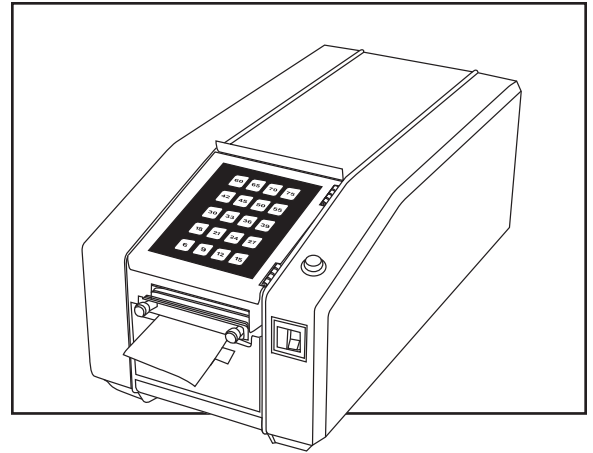

ULINE H-16

BETTER PACK

**CADILLAC 755 DESPACHADOR
ELECTRÓNICO DE CINTA ADHESIVA**

01-800-295-5510

uline.mx

**CADILLAC 755 DESPACHADOR
ELECTRÓNICO DE CINTA ADHESIVA**

#	DESCRIPCIÓN	CANT.	NO. DE PARTE DE ULINE	NO. DE PARTE DEL FABRICANTE
1	Ensamble del Armazón Izquierdo	1	-----	5UN0033
2	Ensamble del Armazón Derecho	1	-----	5UN0043
3	Ensamble Final del Balancín	1	H-16-5UN0143	5UN0143
4	Ensamble de la Rueda de Alimentación Superior	1	-----	5UN0180
5	Eje de Alimentación Superior	1	H-16-UPFEED	5UN0190
6	Ensamble de la Cuchilla	1	H-16-5UN0211	5UN0211
7	Ensamble del Eje de la Rueda de Alimentación	1	H-16-FEEDWHL	5UN0251
8	Placa de Presión con Ensamble de la Resistencia para Despachador BP755eS (estilo nuevo)	1	H-16-5UN3291	5UN3291
8	Placa de Presión con Ensamble de la Resistencia para Despachador BP755eS (estilo viejo)	1	H-16-5UN0273	5UN0273
9	Reborde Inferior	1	H-16-5UN0280	5UN0280
10	Tanque del Cepillo	1	H-16-5UN0330	5UN0330
11	Varilla de la Plataforma	1	H-16-ROD	5UN0350
12	Placa para Cinta Adhesiva Superior	1	-----	5UN0370
13	Placa para Cinta Adhesiva Inferior	1	H-16-5UN0380	5UN0380
14	Eje del Rodillo Superior	1	H-16-5UN0390	5UN0390
15	Ensamble del Rodillo Superior	1	H-16-ROLLER	5UN0401
16	Botella para Agua	1	H-16WB	5UN0430
17	Ensamble de la Cubierta del Motor	1	-----	5UN0562
18	Batea del Motor (No se Muestra)	1	-----	5UN0570
19	Ensamble del Solenoide	1	-----	5UN0621
20	Separador Inferior	1	-----	5UN0630
21	Solenoide	1	H-16-SOLENOI	6000840
22	Ensamble de Cubierta Frontal	1	H-16-5UN0741	5UN0741
23	Miembro en Cruz Delantero	1	-----	5UN0760
24	Ensamble de la Consola	1	H-16-CONSOLE	5UN0811
	Cubierta (Parte de #24)		-----	5UN0810
	Ensamble del Teclado (Parte de #24)		H-16-5UN1060	5UN1060
25	Tapa Trasera	1	-----	5UN1360
26	Barra Tensora	1	-----	5UN1370
27	Ensamble de la Bisagra de la Cubierta	1	-----	5UN1381
28	Eje del Pivote del Balancín	1	H-16-0200	5UN1430
29	Ensamble del Rodillo de Madera	1	H-16-ASSEMBL	6000151
30	Eje de la Hoja Inferior	1	-----	6000250