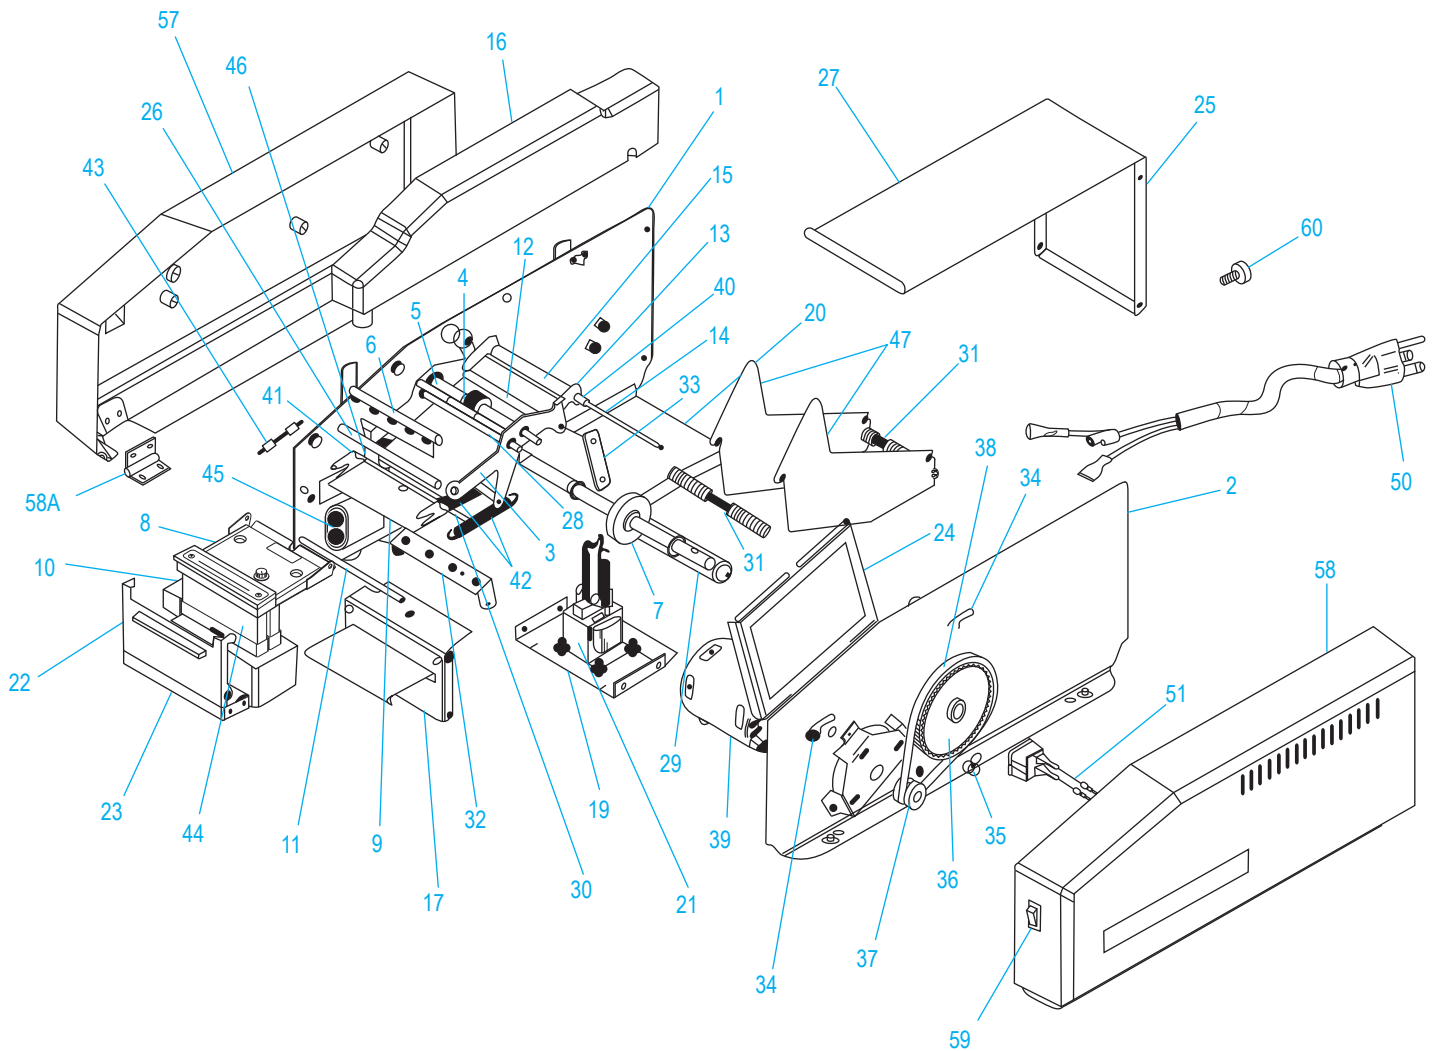

ULINE H-16

BETTER PACK

**CADILLAC 755 DESPACHADOR
ELECTRÓNICO DE CINTA ADHESIVA**

01-800-295-5510

uline.mx

**CADILLAC 755 DESPACHADOR
ELECTRÓNICO DE CINTA ADHESIVA**

#	DESCRIPCIÓN	CANT.	NO. DE PARTE DE ULINE	NO. DE PARTE DEL FABRICANTE
1	Ensamble del Armazón Izquierdo	1	-----	5UN0033
2	Ensamble del Armazón Derecho	1	-----	5UN0043
3	Ensamble Final del Balancín	1	H-16-5UN0143	5UN0143
4	Ensamble de la Rueda de Alimentación Superior	1	-----	5UN0180
5	Eje de Alimentación Superior	1	H-16-UPFEED	5UN0190
6	Ensamble de la Cuchilla	1	H-16-5UN0211	5UN0211
7	Ensamble del Eje de la Rueda de Alimentación	1	H-16-FEEDWHL	5UN0251
8	Placa de Presión con Ensamble de la Resistencia para Despachador BP755eS (estilo nuevo)	1	H-16-5UN3291	5UN3291
8	Placa de Presión con Ensamble de la Resistencia para Despachador BP755eS (estilo viejo)	1	H-16-5UN0273	5UN0273
9	Reborde Inferior	1	H-16-5UN0280	5UN0280
10	Tanque del Cepillo	1	H-16-5UN0330	5UN0330
11	Varilla de la Plataforma	1	H-16-ROD	5UN0350
12	Placa para Cinta Adhesiva Superior	1	-----	5UN0370
13	Placa para Cinta Adhesiva Inferior	1	H-16-5UN0380	5UN0380
14	Eje del Rodillo Superior	1	H-16-5UN0390	5UN0390
15	Ensamble del Rodillo Superior	1	H-16-ROLLER	5UN0401
16	Botella para Agua	1	H-16WB	5UN0430
17	Ensamble de la Cubierta del Motor	1	-----	5UN0562
18	Batea del Motor (No se Muestra)	1	-----	5UN0570
19	Ensamble del Solenoide	1	-----	5UN0621
20	Separador Inferior	1	-----	5UN0630
21	Solenoide	1	H-16-SOLENOI	6000840
22	Ensamble de Cubierta Frontal	1	H-16-5UN0741	5UN0741
23	Miembro en Cruz Delantero	1	-----	5UN0760
24	Ensamble de la Consola	1	H-16-CONSOLE	5UN0811
	Cubierta (Parte de #24)		-----	5UN0810
	Ensamble del Teclado (Parte de #24)		H-16-5UN1060	5UN1060
25	Tapa Trasera	1	-----	5UN1360
26	Barra Tensora	1	-----	5UN1370
27	Ensamble de la Bisagra de la Cubierta	1	-----	5UN1381
28	Eje del Pivote del Balancín	1	H-16-0200	5UN1430
29	Ensamble del Rodillo de Madera	1	H-16-ASSEMBL	6000151
30	Eje de la Hoja Inferior	1	-----	6000250