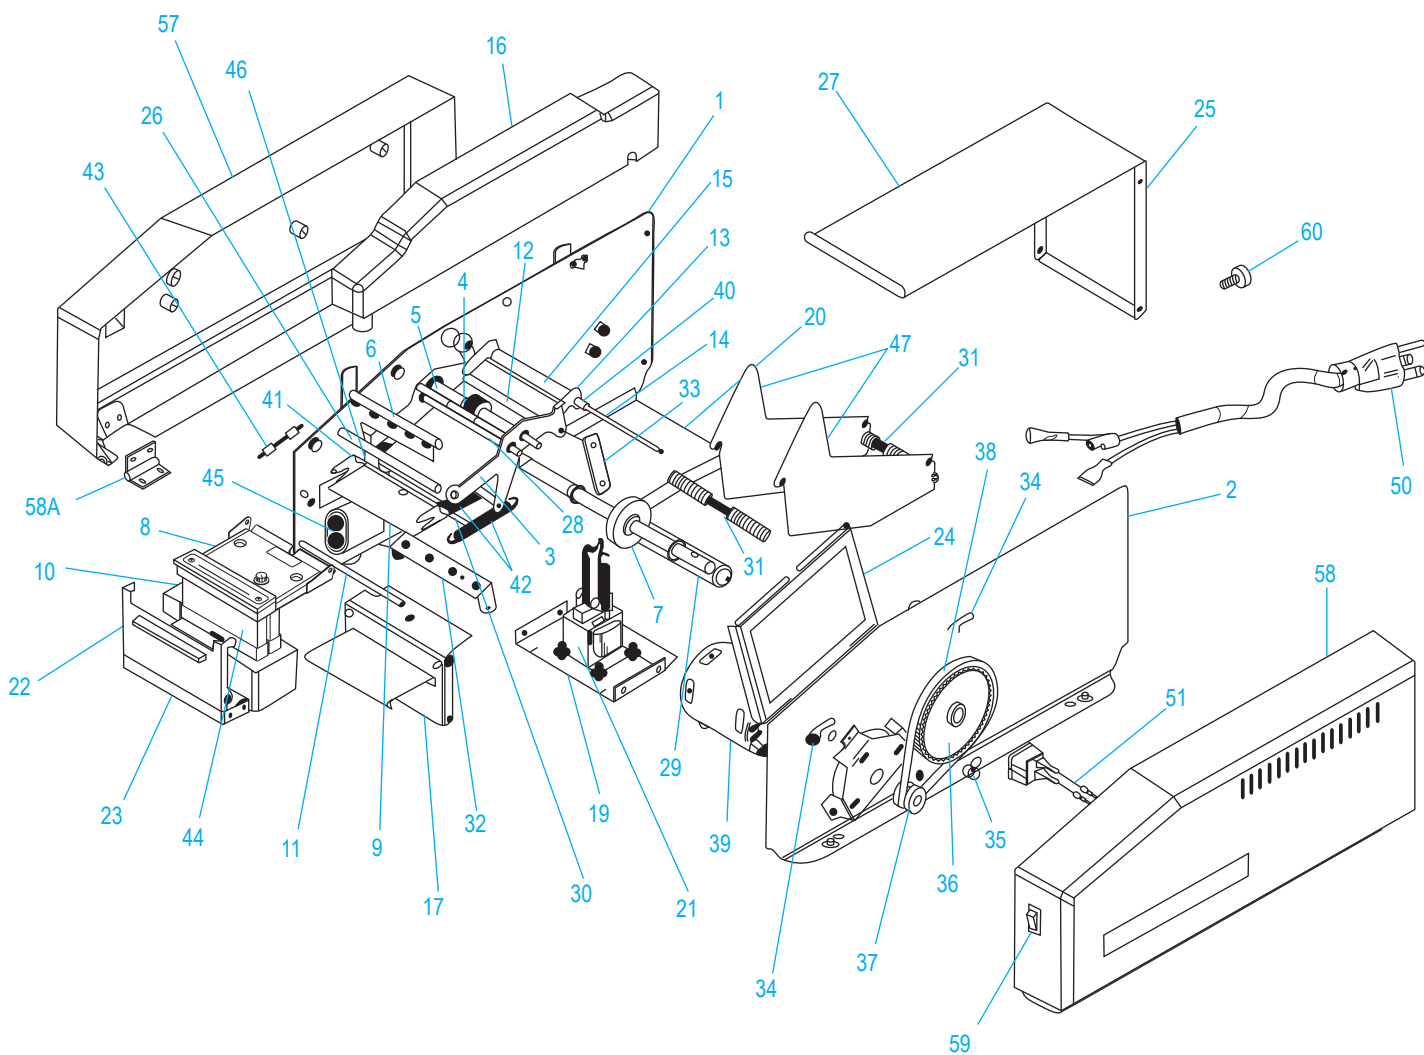

ULINE H-16 BETTER PACK CADILLAC 755 TAPE DISPENSER

1-800-295-5510
uline.com

ULINE H-16
BETTER PACK
CADILLAC 755
TAPE DISPENSER

1-800-295-5510
uline.com

#	DESCRIPTION	QTY.	ULINE PART NO.	MFG. PART NO.
1	Left Frame Assembly	1	-----	5UN0033
2	Right Frame Assembly	1	-----	5UN0043
3	Rocker Final Assembly	1	H-16-5UN0143	5UN0143
4	Upper Feed Wheel Assembly	1	-----	5UN0180
5	Upper Feed Shaft	1	H-16-UPFEED	5UN0190
6	Knife Assembly	1	H-16-5UN0211	5UN0211
7	Feed Wheel Shaft Assembly	1	H-16-FEEDWHL	5UN0251
8	Pressure Plate with Heater Assembly for BP755eS Dispenser (new style)	1	H-16-5UN3291	5UN3291
8	Pressure Plate with Heater Assembly for BP755 Dispenser (old style)	1	H-16-5UN0273	5UN0273
9	Lower Lip	1	H-16-5UN0280	5UN0280
10	Brush Tank	1	H-16-5UN0330	5UN0330
11	Platform Rod	1	H-16-ROD	5UN0350
12	Upper Tape Plate	1	-----	5UN0370
13	Lower Tape Plate	1	H-16-5UN0380	5UN0380
14	Upper Roller Shaft	1	H-16-5UN0390	5UN0390
15	Upper Roller Assembly	1	H-16-ROLLER	5UN0401
16	Water Bottle	1	H-16WB	5UN0430
17	Motor Cover Assembly	1	-----	5UN0562
18	Motor Pan (Not Shown)	1	-----	5UN0570
19	Solenoid Assembly	1	-----	5UN0621
20	Bottom Separator	1	-----	5UN0630
21	Solenoid	1	H-16-SOLENOI	6000840
22	Front Cover Assembly	1	H-16-5UN0741	5UN0741
23	Front Cross Member	1	-----	5UN0760
24	Console Assembly	1	H-16-CONSOLE	5UN0811
	Housing (Part of #24)		-----	5UN0810
	Keyboard Assembly (Part of #24)		H-16-5UN1060	5UN1060
25	Rear Cover	1	-----	5UN1360
26	Tie Rod	1	-----	5UN1370
27	Cover Hinge Assembly	1	-----	5UN1381
28	Rocker Pivot Shaft	1	H-16-0200	5UN1430
29	Wood Roller Assembly	1	H-16-ASSEMBL	6000151
30	Lower Blade Shaft	1	-----	6000250