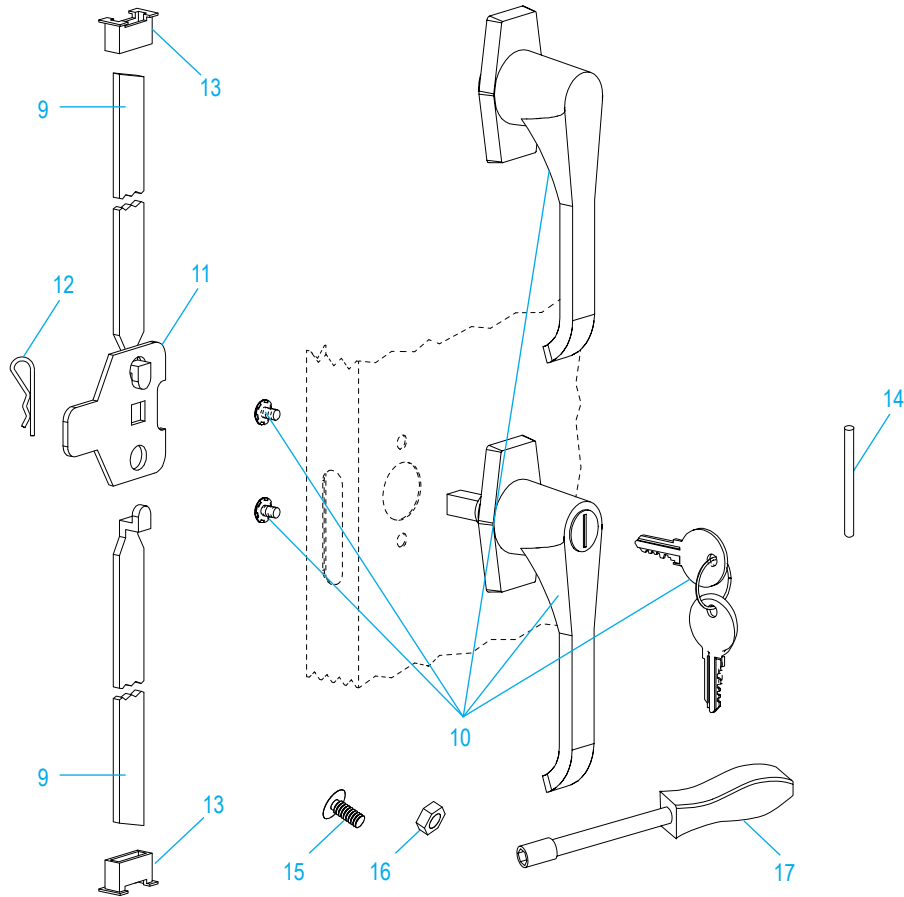

## PRIMARY ASSEMBLY

**ULINE** H-1871  
**JUMBO HEAVY DUTY  
 STORAGE CABINET**

1-800-295-5510  
 uline.com

PRIMARY ASSEMBLY PARTS LIST

#	DESCRIPTION	QTY.	ULINE PART NO.	MFG. PART NO.
1	Back Panel – Black	2	-----	055BA-BLACK
1	Back Panel – Gray	2	-----	055BA-GRAY
1	Back Panel – Tan	2	-----	055BA-PUTTY
2	Right Side Panel – Black	1	-----	056RS-BLACK
2	Right Side Panel – Gray	1	-----	056RS-GRAY
2	Right Side Panel – Tan	1	-----	056RS-PUTTY
3	Left Side Panel – Black	1	H-1871BL-LS	056LS-BLACK
3	Left Side Panel – Gray	1	H-1871GR-LS	056LS-GRAY
3	Left Side Panel – Tan	1	-----	056LS-PUTTY
4	Top – Black	1	-----	056TO-BLACK
4	Top – Gray	1	-----	056TO-GRAY
4	Top – Tan	1	-----	056TO-PUTTY
5	Shelf – Black	5	H-1871ADD-BL	307-BLACK
5	Shelf – Gray	5	H-1871ADD-GR	307-GRAY
5	Shelf – Tan	5	H-1871ADD-T	307-PUTTY
6	Left Door – Black	1	H-1871BL-LDR	056LD-BLACK
6	Left Door – Gray	1	-----	056LD-GRAY
6	Left Door – Tan	1	-----	056LD-PUTTY
7	Right Door – Black	1	H-1871-RDOOR	056RD-BLACK
7	Right Door – Gray	1	-----	056RD-GRAY
7	Right Door – Tan	1	-----	056RD-PUTTY
8	Sill – Black	1	H-3616-SILL	055SI-BLACK
8	Sill – Gray	1	H-3594-SILL	055SI-GRAY
8	Sill – Tan	1	H-3616-TSILL	055SI-PUTTY

### HANDLE ASSEMBLY

#	DESCRIPTION	QTY.	ULINE PART NO.	MFG. PART NO.
9	Lock Bar (Set)	1	H-1223-#8	043LB
10	Locking Handle with Keys and Dummy Handle (Set)	1	H-2217-HANDL	ST-LKHND
11	Locking Cam	1	H-1105-13	944LC
12	Cotter Pin	1	H-2216-CTRPN	CTRPN
13	Lock Bar Guide	2	H-1105-15	944GI-2PK
14	Hinge Pin	8	H-1106-16	944HP
15	Bolt (#8-32 x 3/8")	25	-----	-----
16	Nut (#8-32)	35	-----	-----
17	Nut Driver	1	H-1224-TOOL2	TOOL-2
	Replacement Hardware Pack (Not Included) Bolts #8-32 x 3/8" (72), Nuts #8-32 (72)	1	H-1224-19	HW-72