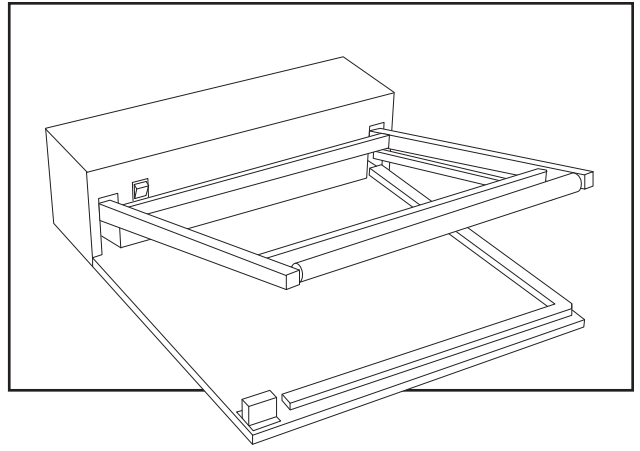

ULINE H-2378 DELUXE L-BAR SEALER

1-800-295-5510
uline.com

Para Español, vea páginas 6-10.
Pour le français, consulter les pages 11-15.

FILM DISPENSER

L-BAR SEALER

FILM DISPENSER PARTS LIST

#	DESCRIPTION	QTY.	ULINE PART NO.	MFG. PART NO.
1	Plate	1	-----	WR-01
2	Roller Plate	1	-----	WR-02
3	Work Plate	1	-----	WR-03
4	Plate	2	-----	WR-04
5	Stainless Roller	2	-----	WR-05
6	E.V.A. Roller	8	H-2378-WR06	WR-06
7	Needle (Part of Needle Assembly Kit)	8	-----	-----
8	Needle Roller (Part of Needle Assembly Kit)	2	-----	-----
9	Shaft	1	-----	WR-09
10	Shaft	1	-----	WR-10
11	Stainless Roller	2	-----	WR-11
12	Shaft	2	-----	WR-12
13	Bearing Lid 6000 ZZ	4	-----	WR-13
14	Bearing Lid 6800 ZZ	4	-----	WR-14
15	Rubber Mat	6	-----	H-26
16	Bearing 6800 ZZ	4	-----	WR-15
17	Bearing 6000 ZZ	4	-----	WR-16
18	Spring	2	H-2378-WR17	WR-17
19	E-Shaft E-8	6	-----	S-29
20	Screw M6 x 16	14	-----	S-30
21	Spring Washer M6 x 14	14	-----	S-31
22	Washer M6 x 14	18	-----	S-32
23	Screw M4 x 15	6	-----	S-03
24	Cap Locknut M4	2	-----	S-27
25	Screw M4 x 10	2	-----	S-02
26	Nut M4	2	-----	S-07
27	Screw M6 x 12	6	-----	S-40
	Needle Assembly Kit Includes: • Needle #7 (8) • Needle Roller #8 (2)	1	H-2378WR0708	WR-07/08