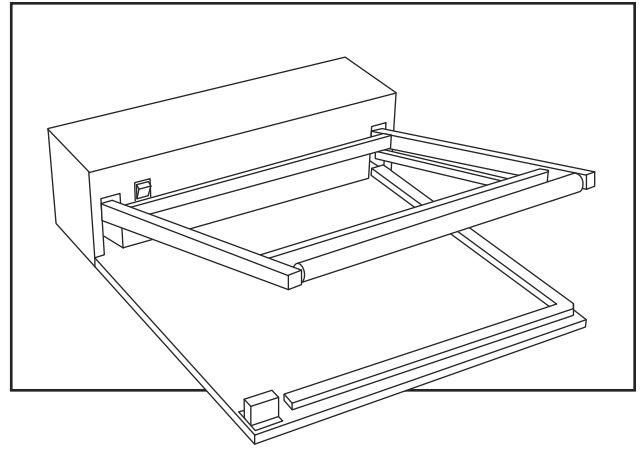

ULINE H-2378
SELLADORA CON
BARRA EN L DE
ALTA CALIDAD

01-800-295-5510
uline.mx