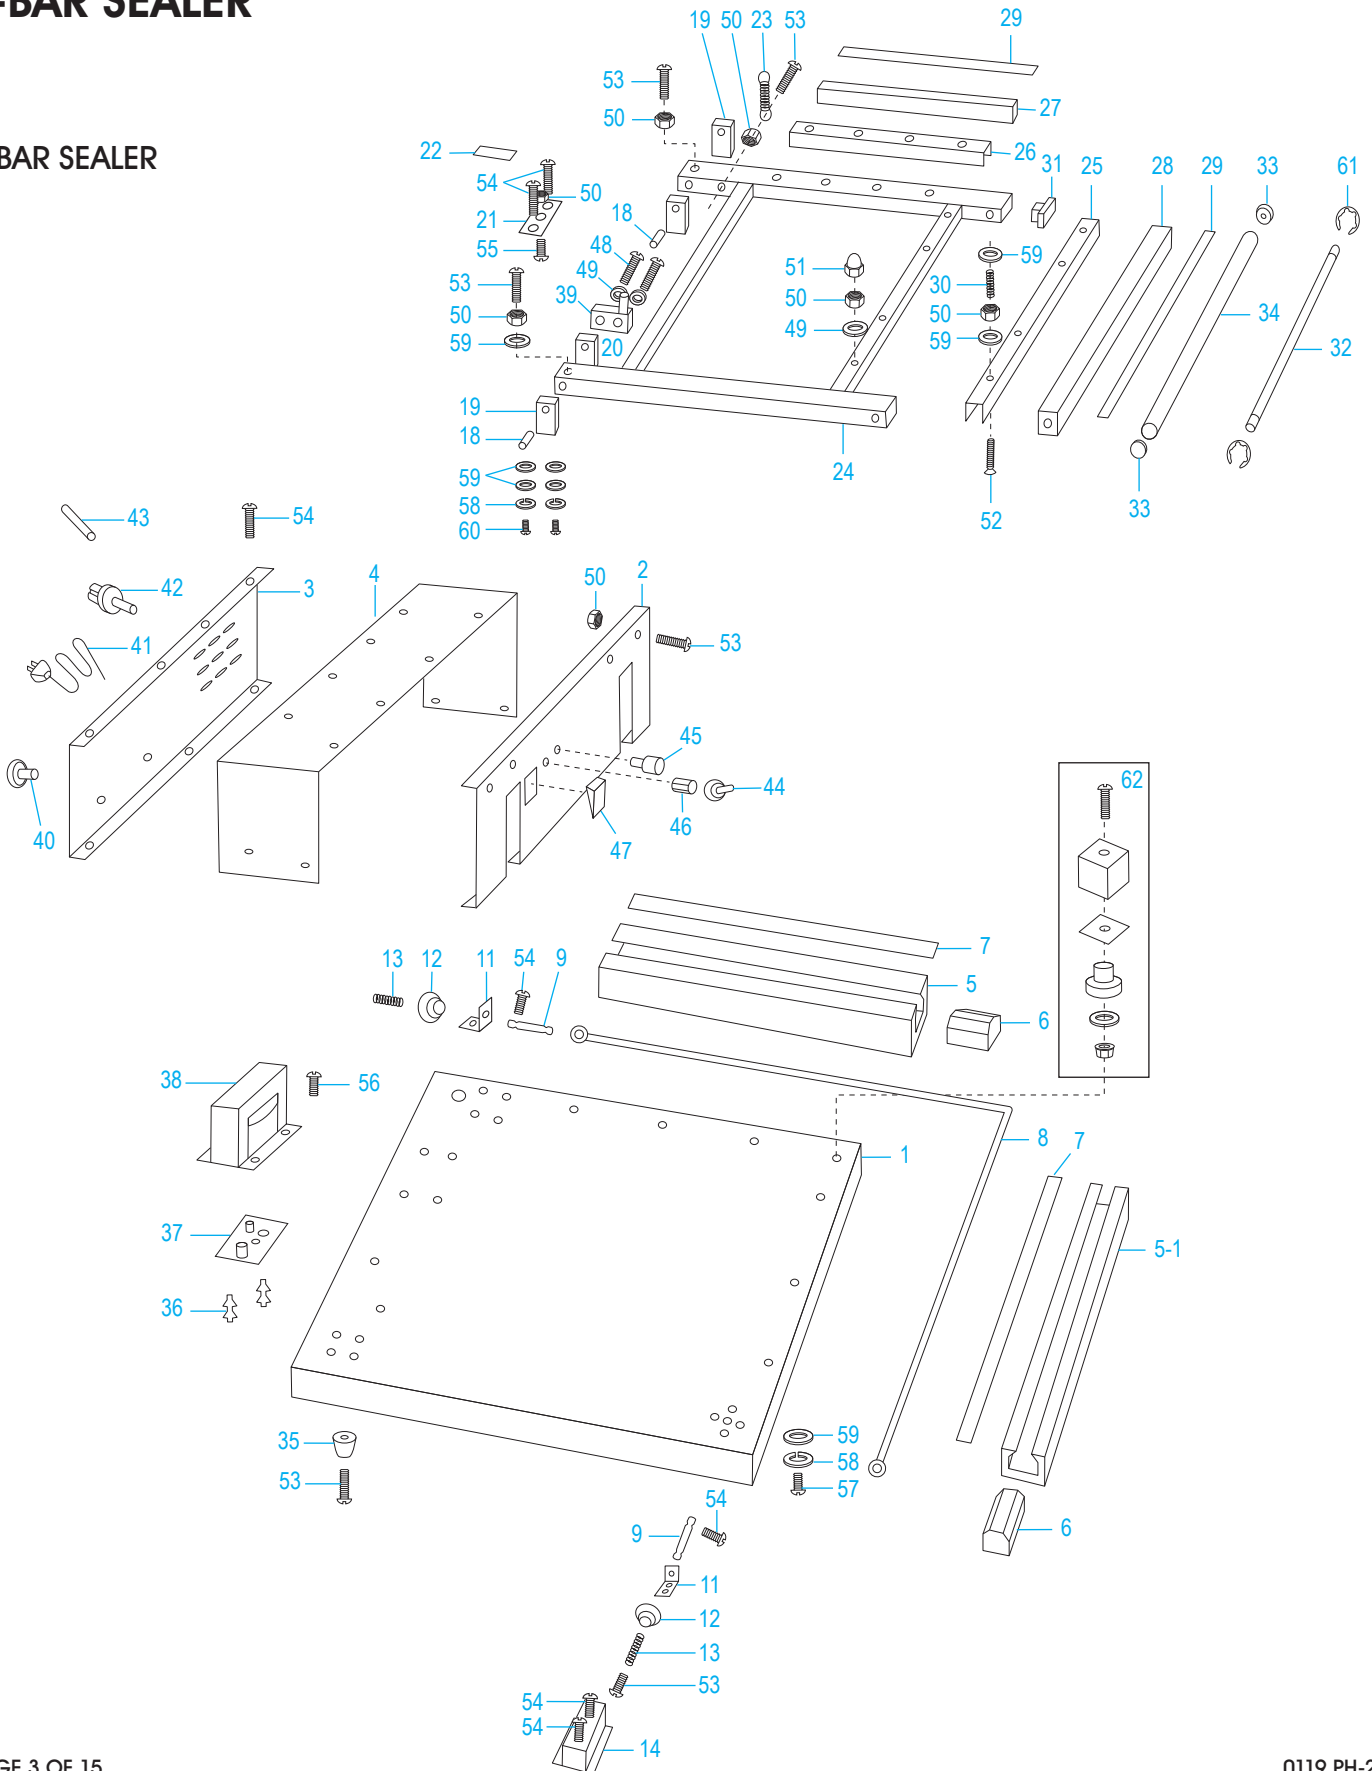

ULINE H-2378

DELUXE L-BAR SEALER

1-800-295-5510
uline.com

L-BAR SEALER

ULINE H-2378
DELUXE
L-BAR SEALER

1-800-295-5510
uline.com

L-BAR SEALER PARTS LIST

#	DESCRIPTION	QTY.	ULINE PART NO.	MFG. PART NO.
1	Bracket	1	-----	HL-01
2	Control Plate	1	-----	HL-02
3	Rear Plate	1	-----	HL-03
4	Cover	1	-----	HL-04
5	Aluminum Bracket	1	H-2378-HL05	HL-05
5-1	Aluminum Bracket	1	H-2378-HL05	HL-05
6	Ceramics	30	H-2378-HL06	HL-06
7	Flame Retardant 15 mm	1 roll	H-2378-HL07	HL-07
8	Heating Wire	1	H-2378-ELMNT	HL-08
9	Hook (Part of Front/Back Hook Set Kit)	1	-----	HL-09
11	Plate	1	H-2378-H24	H-24
12	Bushing (Part of Hook Set Kits)	1	-----	H-23
13	Spring (Part of Hook Set Kits)	1	-----	H-22
14	Cover	2	H-2378-H21	H-21
18	Shaft	1	-----	H-14
19	Bracket	2	-----	HL-13
20	Bracket	3	-----	HL-14
21	Plate	1	-----	H-13
22	Plate	1	-----	H-10
23	Spring	4	H-2378-HL15	HL-15
24	Sealing Arm	1	-----	HL-16
25	Silicon Bracket	1	-----	HL-17
26	Silicon Bracket	1	-----	HL-18
27	Side Silicon Rubber (Part of Silicon Rubber Set Kit)	1	-----	HL-19A
28	Front Silicon Rubber (Part of Silicon Rubber Set Kit)	1	-----	HL-19
29	Flame Retardant 13 mm	1 roll	-----	F-09
30	Spring 3045 x 7	8	H-2378-JAWSP	HL-20
31	Lid	2	-----	H-17
32	Shaft	2	-----	HL-21
33	P.E. Lid	2	-----	HL-22
34	Stainless Roller	1	-----	HL-23
35	Rubber Mat	4	-----	H-26
36	PCB Bushing	4	-----	L-17
37	P.C. Board 110V/230V	1	H-2378-PCBRD	E-12A/B