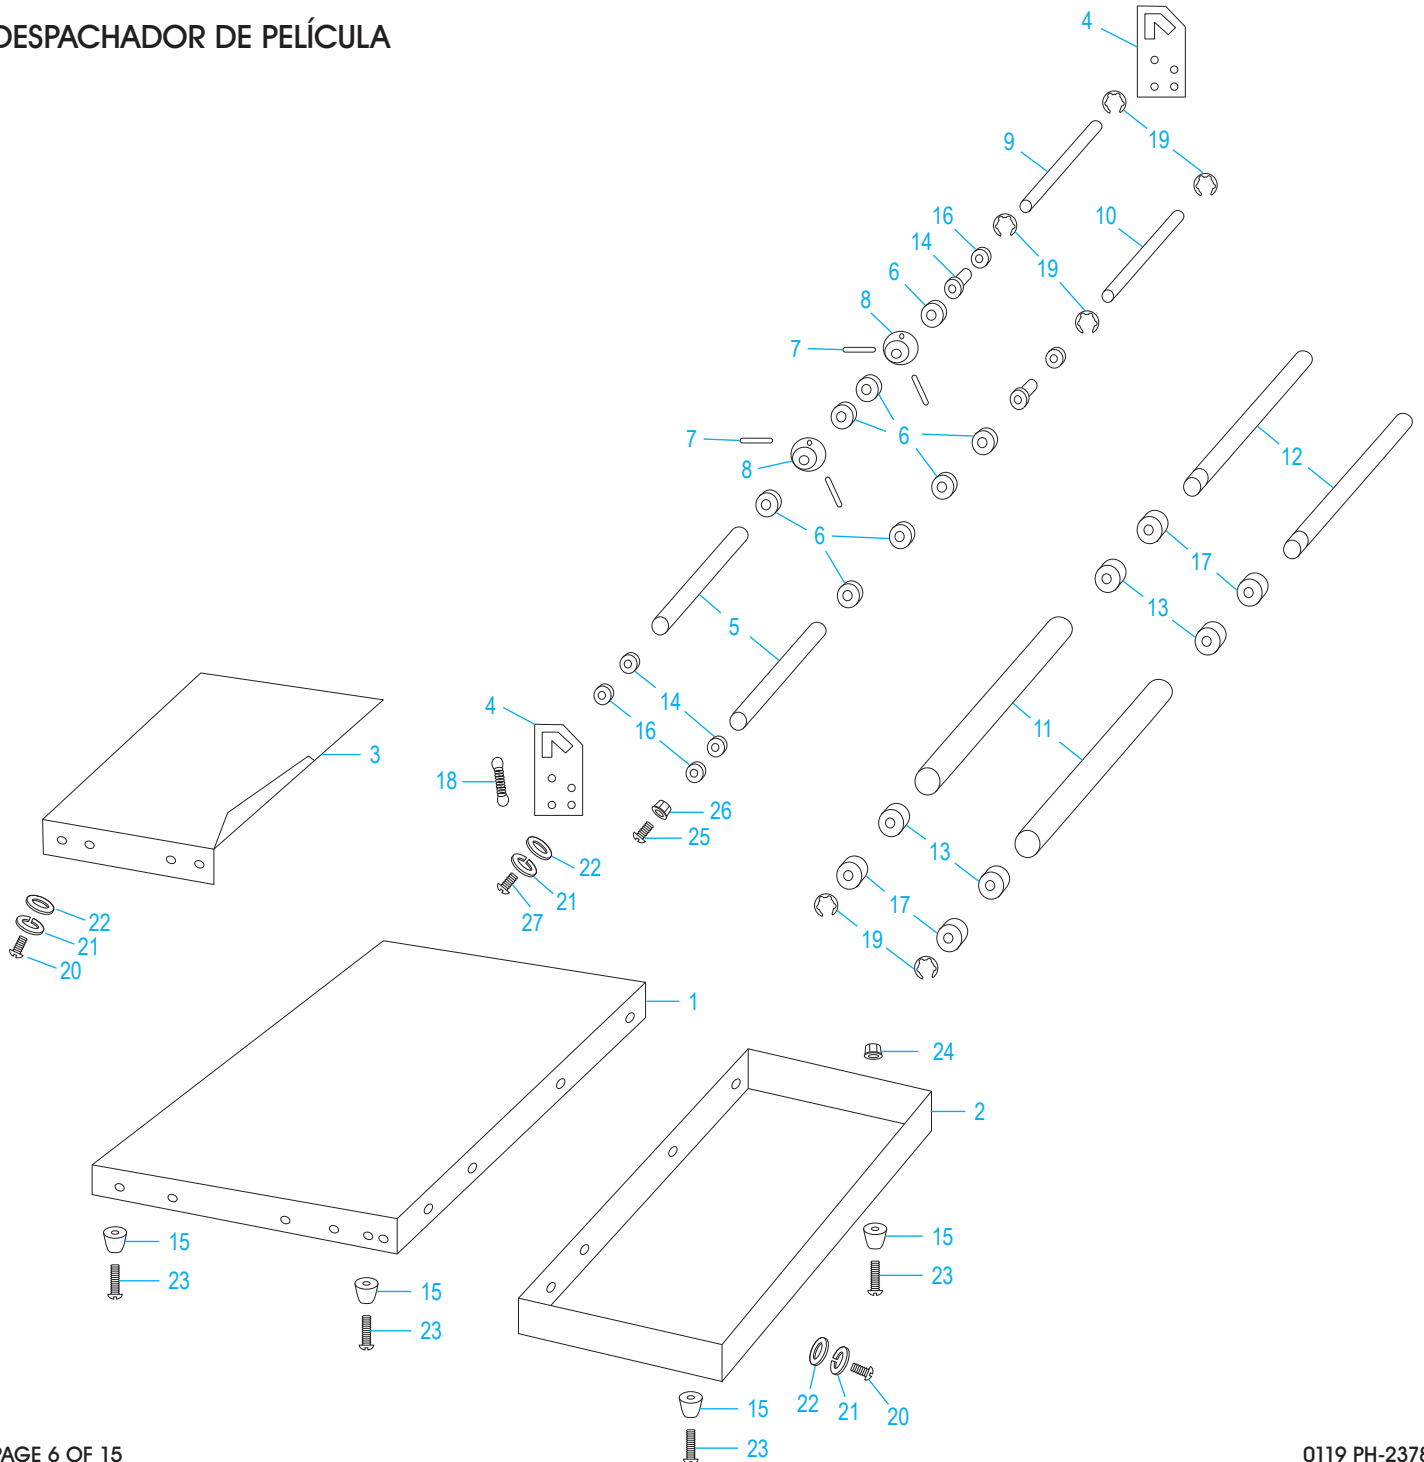

DESPACHADOR DE PELÍCULA

ULINE H-2378
SELLADORA CON
BARRA EN L DE
ALTA CALIDAD

01-800-295-5510
uline.mx

LISTA DE PARTES DEL DESPACHADOR DE PELÍCULA

#	DESCRIPCIÓN	CANT.	NO. DE PARTE DE ULINE	NO. DE PARTE DEL FABRICANTE
1	Placa	1	-----	WR-01
2	Placa del Rodillo	1	-----	WR-02
3	Placa de Trabajo	1	-----	WR-03
4	Placa	2	-----	WR-04
5	Rodillo Inoxidable	2	-----	WR-05
6	E.V.A. Rodillo	8	H-2378-WR06	WR-06
7	Aguja (Parte del Kit de Ensamble de la Aguja)	8	-----	-----
8	Rodillo de Agujas (Parte del Kit de Ensamble de la Aguja)	2	-----	-----
9	Eje	1	-----	WR-09
10	Eje	1	-----	WR-10
11	Rodillo Inoxidable	2	-----	WR-11
12	Eje	2	-----	WR-12
13	Tapa para Balero 6000 ZZ	4	-----	WR-13
14	Tapa para Balero 6800 ZZ	4	-----	WR-14
15	Tapete de Goma	6	-----	H-26
16	Balero 6800 ZZ	4	-----	WR-15
17	Balero 6000 ZZ	4	-----	WR-16
18	Resorte	2	H-2378-WR17	WR-17
19	Eje en E E-8	6	-----	S-29
20	Tornillo M6 x 16	14	-----	S-30
21	Rondana con Resorte M6 x 14	14	-----	S-31
22	Rondana M6 x 14	18	-----	S-32
23	Tornillo M4 x 15	6	-----	S-03
24	Tuerca Ciega M4	2	-----	S-27
25	Tornillo M4 x 10	2	-----	S-02
26	Tuerca M4	2	-----	S-07
27	Tornillo M6 x 12	6	-----	S-40
	Kit de Ensamble de la Aguja Incluye: • Aguja #7 (8) • Rodillo de Agujas #8 (2)	1	H-2378WR0708	WR-07/08