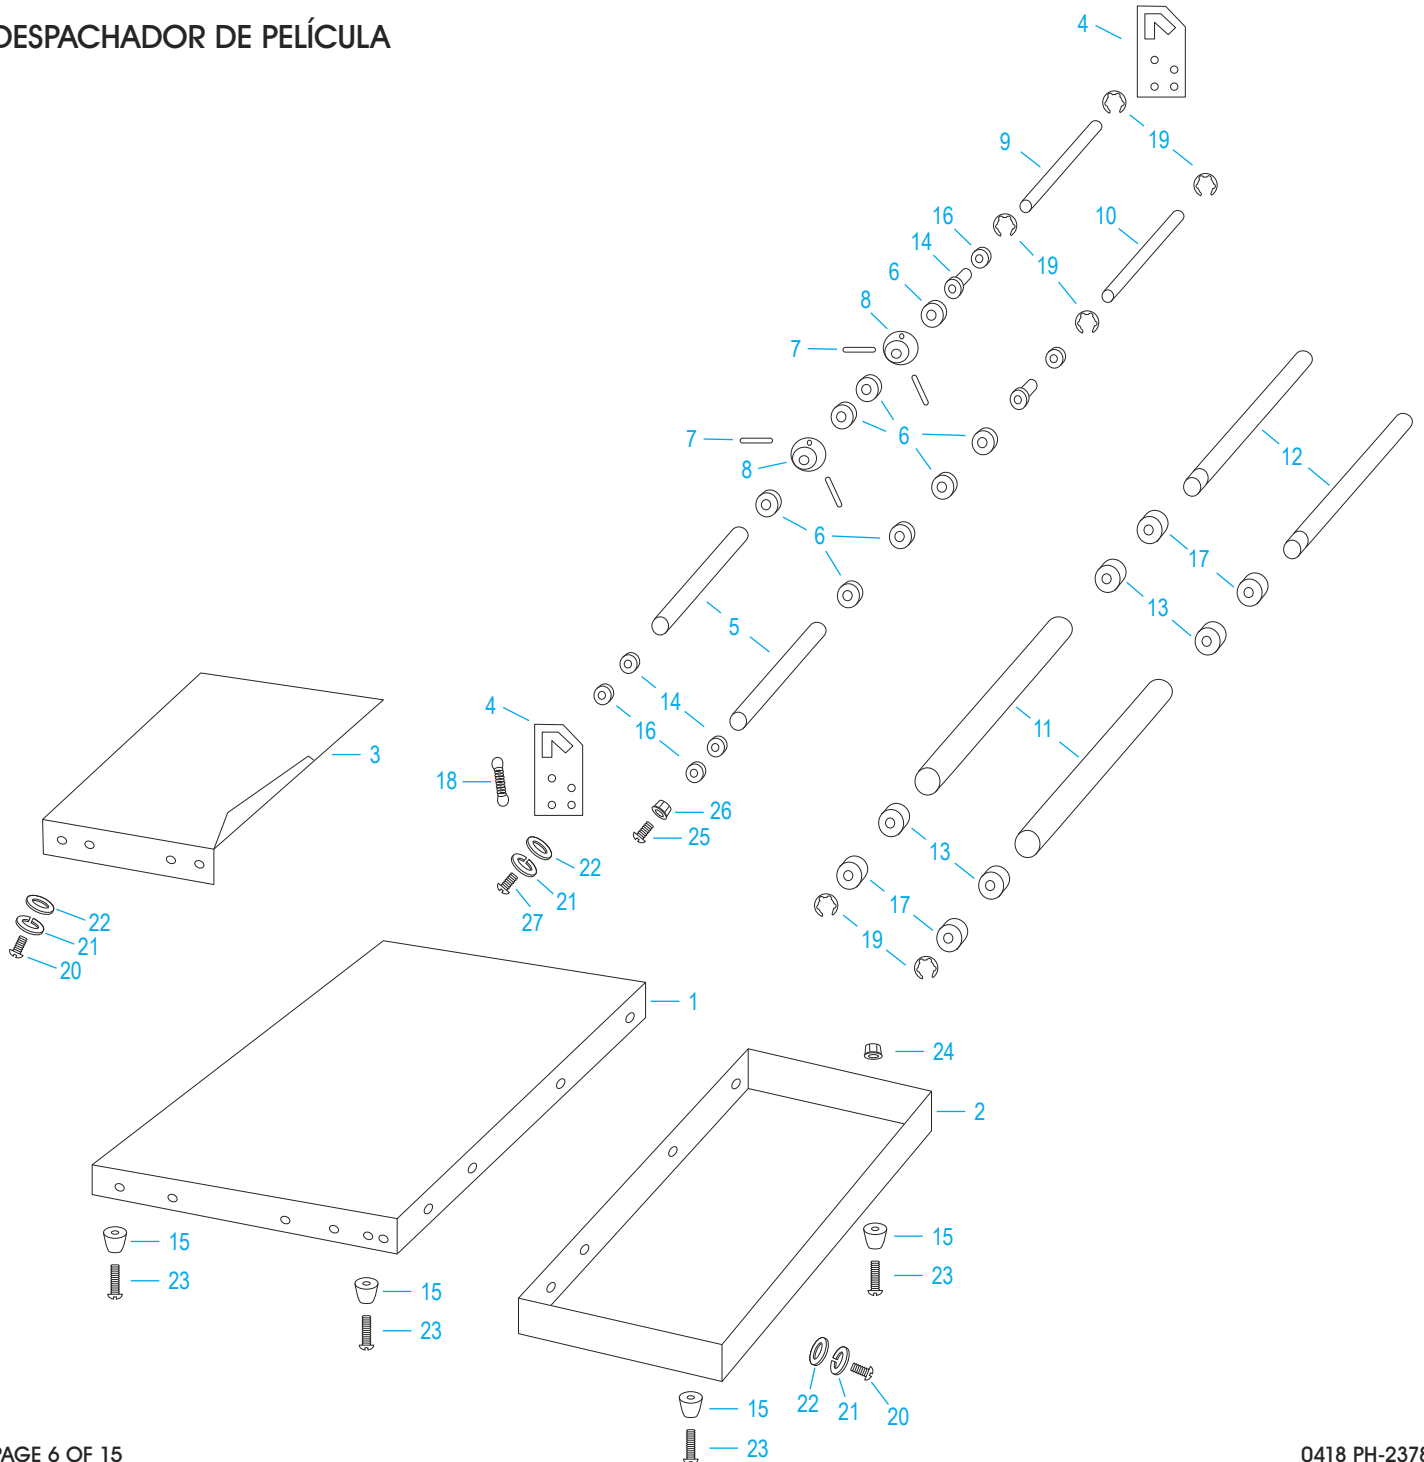

DESPACHADOR DE PELÍCULA

ULINE H-2378
SELLADORA CON
BARRA EN L DE
ALTA CALIDAD

01-800-295-5510
uline.mx

LISTA DE PARTES DEL DESPACHADOR DE PELÍCULA

#	DESCRIPCIÓN	CANT.	NO. DE PARTE DE ULINE	NO. DE PARTE DEL FABRICANTE
1	Placa	1	-----	WR-01
2	Placa del Rodillo	1	-----	WR-02
3	Placa de Trabajo	1	-----	WR-03
4	Placa	2	-----	WR-04
5	Rodillo Inoxidable	2	-----	WR-05
6	E.V.A. Rodillo	8	H-2378-WR06	WR-06
7	Aguja (Parte de un Kit)	8	H-2378WR0708	WR-07/08
8	Rodillo de Aguja (Parte de un Kit)	2	H-2378WR0708	WR-07/08
9	Eje	1	-----	WR-09
10	Eje	1	-----	WR-10
11	Rodillo Inoxidable	2	-----	WR-11
12	Eje	2	-----	WR-12
13	Tapa para Balero 6000 ZZ	4	-----	WR-13
14	Tapa para Balero 6800 ZZ	4	-----	WR-14
15	Tapete de Goma	6	-----	H-26
16	Balero 6800 ZZ	4	-----	WR-15
17	Balero 6000 ZZ	4	-----	WR-16
18	Resorte	2	H-2378-WR17	WR-17
19	Eje en E E-8	6	-----	S-29
20	Tornillo M6 x 16	14	-----	S-30
21	Rondana con Resorte M6 x 14	14	-----	S-31
22	Rondana M6 x 14	18	-----	S-32
23	Tornillo M4 x 15	6	-----	S-03
24	Tuerca Ciega M4	2	-----	S-27
25	Tornillo M4 x 10	2	-----	S-02
26	Tuerca M4	2	-----	S-07
27	Tornillo M6 x 12	6	-----	S-40