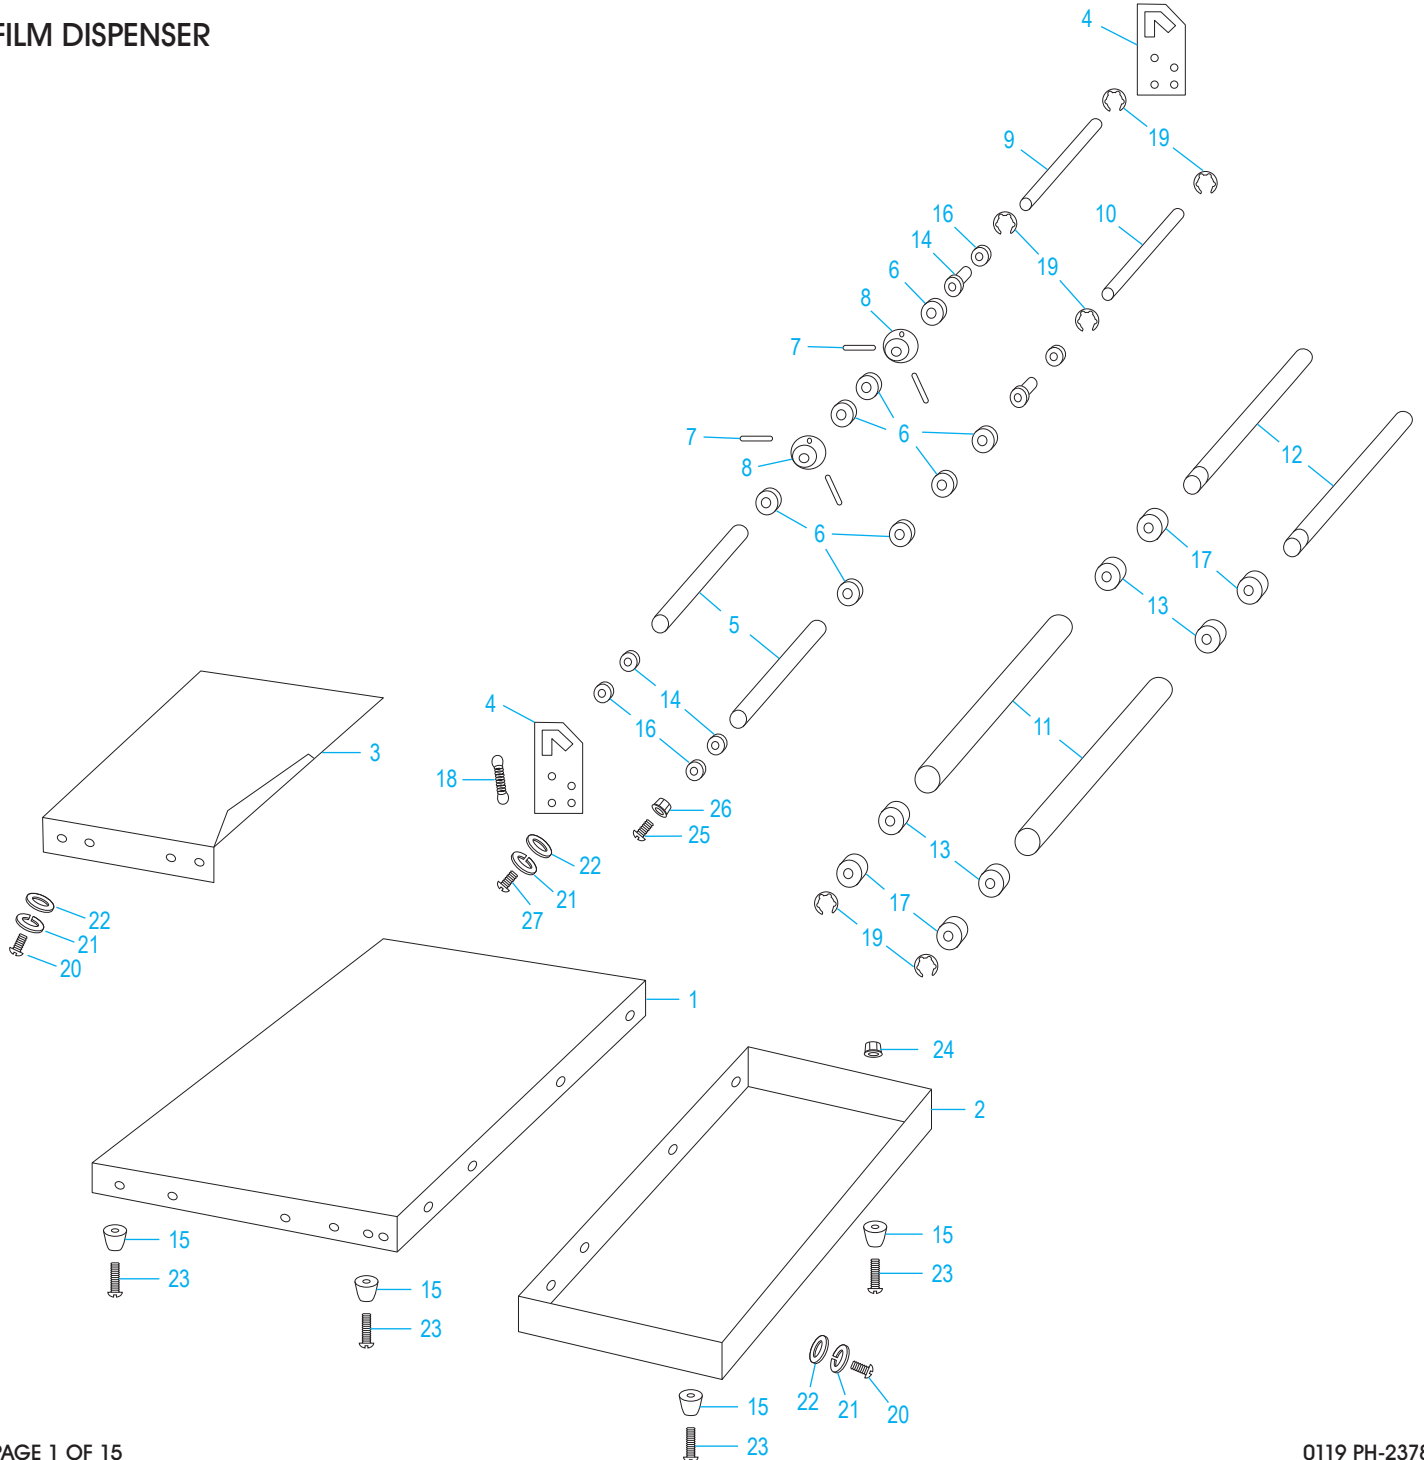

ULINE H-2378 DELUXE L-BAR SEALER

1-800-295-5510
uline.com

Para Español, vea páginas 6-10.
Pour le français, consulter les pages 11-15.

FILM DISPENSER

L-BAR SEALER

FILM DISPENSER PARTS LIST

#	DESCRIPTION	QTY.	ULINE PART NO.	MFG. PART NO.
1	Plate	1	-----	WR-01
2	Roller Plate	1	-----	WR-02
3	Work Plate	1	-----	WR-03
4	Plate	2	-----	WR-04
5	Stainless Roller	2	-----	WR-05
6	E.V.A. Roller	8	H-2378-WR06	WR-06
7	Needle (Part of Needle Assembly Kit)	8	-----	-----
8	Needle Roller (Part of Needle Assembly Kit)	2	-----	-----
9	Shaft	1	-----	WR-09
10	Shaft	1	-----	WR-10
11	Stainless Roller	2	-----	WR-11
12	Shaft	2	-----	WR-12
13	Bearing Lid 6000 ZZ	4	-----	WR-13
14	Bearing Lid 6800 ZZ	4	-----	WR-14
15	Rubber Mat	6	-----	H-26
16	Bearing 6800 ZZ	4	-----	WR-15
17	Bearing 6000 ZZ	4	-----	WR-16
18	Spring	2	H-2378-WR17	WR-17
19	E-Shaft E-8	6	-----	S-29
20	Screw M6 x 16	14	-----	S-30
21	Spring Washer M6 x 14	14	-----	S-31
22	Washer M6 x 14	18	-----	S-32
23	Screw M4 x 15	6	-----	S-03
24	Cap Locknut M4	2	-----	S-27
25	Screw M4 x 10	2	-----	S-02
26	Nut M4	2	-----	S-07
27	Screw M6 x 12	6	-----	S-40
	Needle Assembly Kit Includes: • Needle #7 (8) • Needle Roller #8 (2)	1	H-2378WR0708	WR-07/08