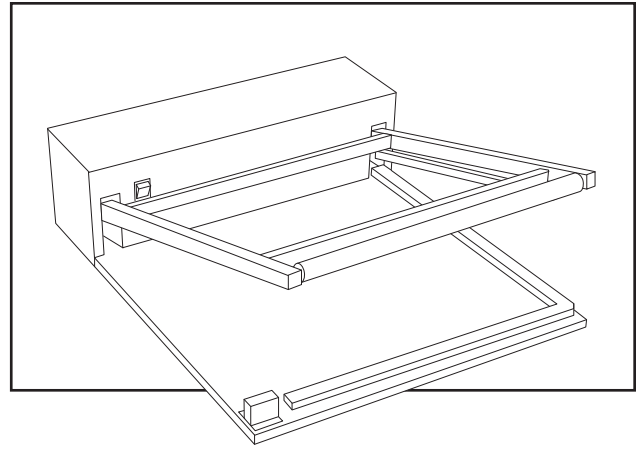

ULINE H-2378
SELLADORA CON
BARRA EN L DE
ALTA CALIDAD

01-800-295-5510
uline.mx