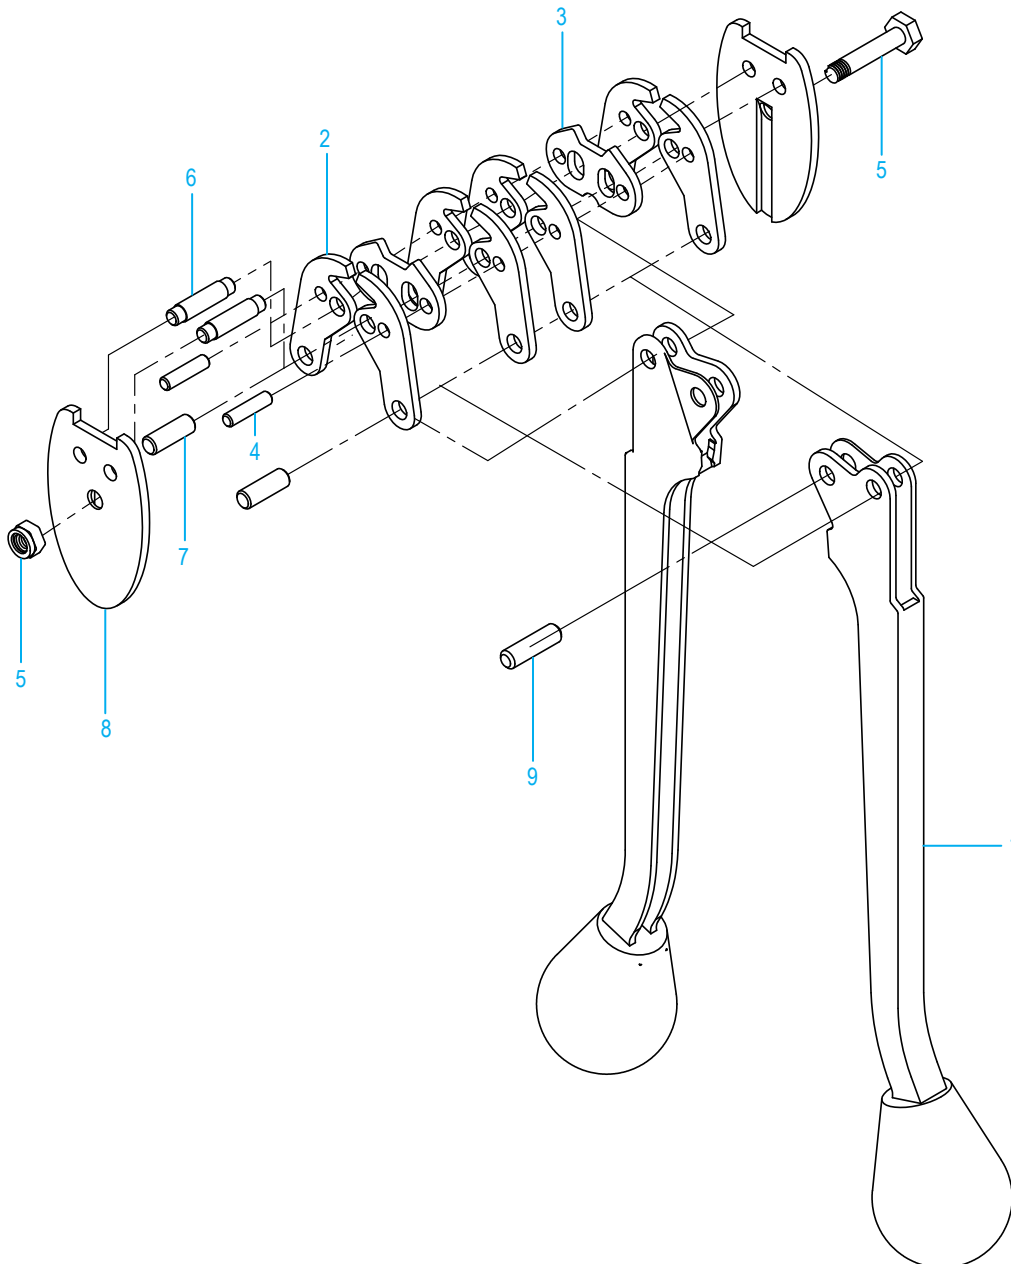

**ULINE** H-24, H-25  
H-36, H-37  
**STANDARD STEEL  
STRAPPING SEALER**

1-800-295-5510  
uline.com

Para Español, vea páginas 3-4.  
Pour le français, consulter les pages 5-6.

H-24, H-25  
H-36, H-37

1-800-295-5510  
uline.com

# STANDARD STEEL STRAPPING SEALER

#	DESCRIPTION	QTY	ULINE PART NO.	MFG. PART NO.
1	Sealer Handle Assembly	2	H-37-1	RPS2001
2	Jaws for H-24	8	H-24-2	RPS2003802
2	Jaws for H-25	8	H-25-2	RPS2005802
2	Jaws for H-36	8	H-36-2	RPS200122
2	Jaws for H-37	8	H-37-2	2
3	Notchers for H-24	2	H-24-3	RPS2003803
3	Notchers for H-25	2	H-25-3	RPS2005803
3	Notchers for H-36	2	H-36-3	RPS200123
3	Notchers for H-37	2	H-37-3	3
4	Notcher Pins for H-24	2	H-24-4	RPS2003804
4	Notcher Pins for H-25	2	H-25-4	RPS2005804
4	Notcher Pins for H-36	2	H-36-4	RPS200124
4	Notcher Pins for H-37	2	H-37-4	4
5	Screw and Nut	1	H-24-5	5
6	Jaw Pins for H-24	2	H-24-6	RPS2003806
6	Jaw Pins for H-25	2	H-25-06	RPS2005806
6	Jaw Pins for H-36	2	H-36-6	RPS200126
6	Jaw Pins for H-37	2	H-37-6	6
7	Toggle Pins for H-24	2	H-24-7	RPS2003807
7	Toggle Pins for H-25	2	H-25-7	RPS2005807
7	Toggle Pins for H-36	2	H-36-7	RPS200127
7	Toggle Pins for H-37	2	H-37-7	7
8	Side Plates for H-24	2	H-24-8	RPS2003808
8	Side Plates for H-25	2	H-25-8	RPS2005808
8	Side Plates for H-36	2	H-36-8	RPS200128
8	Side Plates for H-37	2	H-37-8	8
9	Guide Pin for H-24	1	H-24-9	RPS2003809
9	Guide Pin for H-25	1	H-25-9	RPS2005809
9	Guide Pin for H-36	1	H-36-9	RPS200129
9	Guide Pin for H-37	1	H-37-9	9