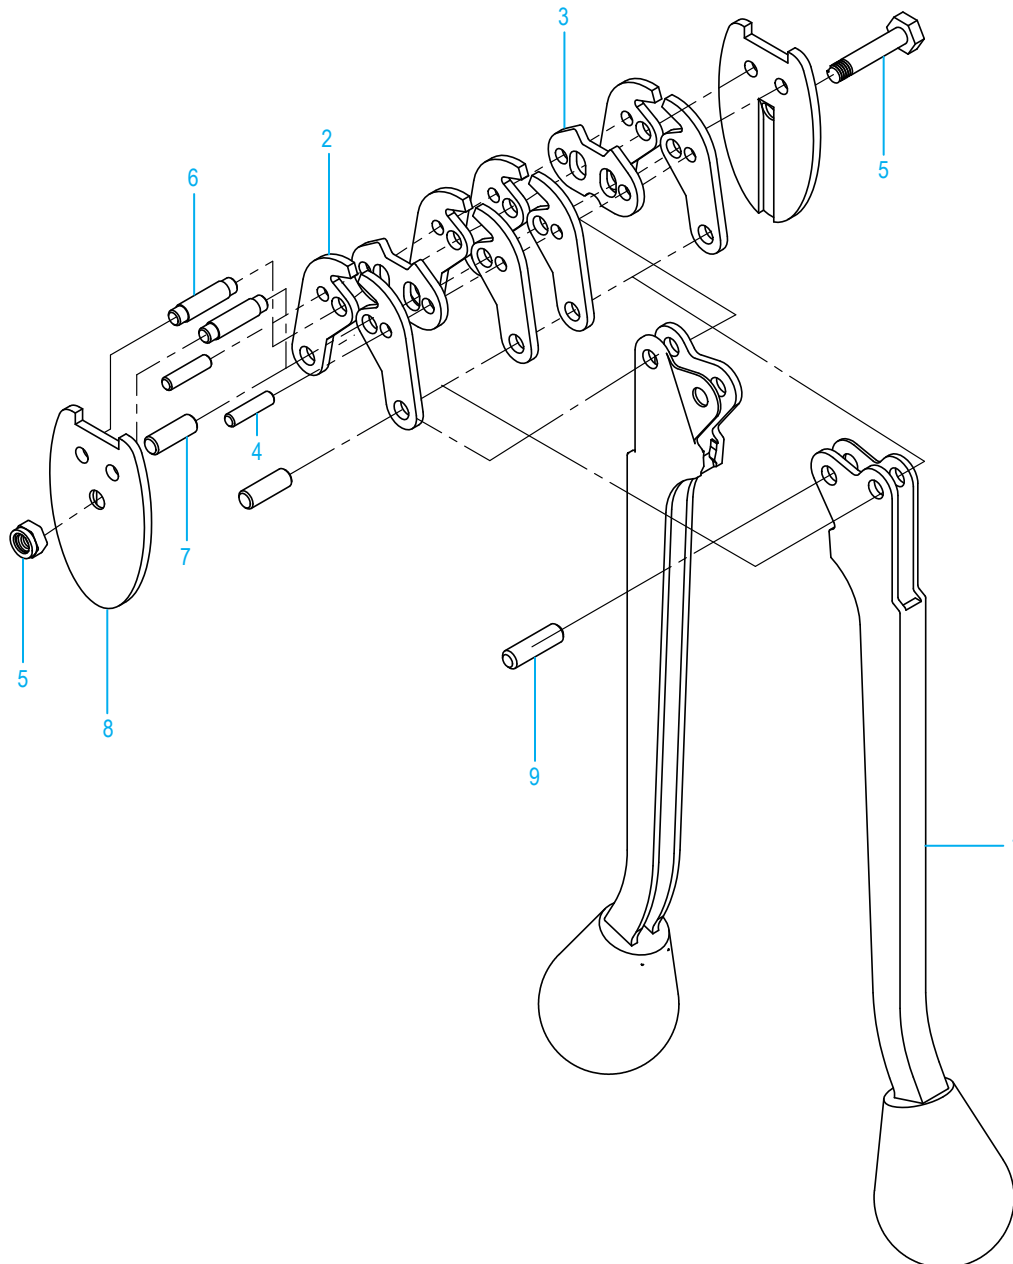

ULINE

H-24, H-25
H-36, H-37

SELLADORA ESTÁNDAR PARA FLEJE DE ACERO

01-800-295-5510
uline.mx

H-24, H-25
H-36, H-37

SELLADORA ESTÁNDAR PARA FLEJE DE ACERO

01-800-295-5510

uline.mx

#	DESCRIPCIÓN	CANT.	NO. DE PARTE DE ULINE	NO. DE PARTE DEL FABRICANTE
1	Ensamble de la palanca de la selladora	2	H-37-1	RPS2001
2	Mordazas para H-24	8	H-24-2	RPS2003802
2	Mordazas para H-25	8	H-25-2	RPS2005802
2	Mordazas para H-36	8	H-36-2	RPS200122
2	Mordazas para H-37	8	H-37-2	2
3	Muescadoras para H-24	2	H-24-3	RPS2003803
3	Muescadoras para H-25	2	H-25-3	RPS2005803
3	Muescadoras para H-36	2	H-36-3	RPS200123
3	Muescadoras para H-37	2	H-37-3	3
4	Clavijas para muescadora para H-24	2	H-24-4	RPS2003804
4	Clavijas para muescadora para H-25	2	H-25-4	RPS2005804
4	Clavijas para muescadora para H-36	2	H-36-4	RPS200124
4	Clavijas para muescadora para H-37	2	H-37-4	4
5	Tornillo y Tuerca	1	H-24-5	5
6	Clavijas de mordaza para H-24	2	H-24-6	RPS2003806
6	Clavijas de mordaza para H-25	2	H-25-06	RPS2005806
6	Clavijas de mordaza para H-36	2	H-36-6	RPS200126
6	Clavijas de mordaza para H-37	2	H-37-6	6
7	Clavijas de alternación para H-24	2	H-24-7	RPS2003807
7	Clavijas de alternación para H-25	2	H-25-7	RPS2005807
7	Clavijas de alternación para H-36	2	H-36-7	RPS200127
7	Clavijas de alternación para H-37	2	H-37-7	7
8	Placas laterales para H-24	2	H-24-8	RPS2003808
8	Placas laterales para H-25	2	H-25-8	RPS2005808
8	Placas laterales para H-36	2	H-36-8	RPS200128
8	Placas laterales para H-37	2	H-37-8	8
9	Clavija guía para H-24	1	H-24-9	RPS2003809
9	Clavija guía para H-25	1	H-25-9	RPS2005809
9	Clavija guía para H-36	1	H-36-9	RPS200129
9	Clavija guía para H-37	1	H-37-9	9