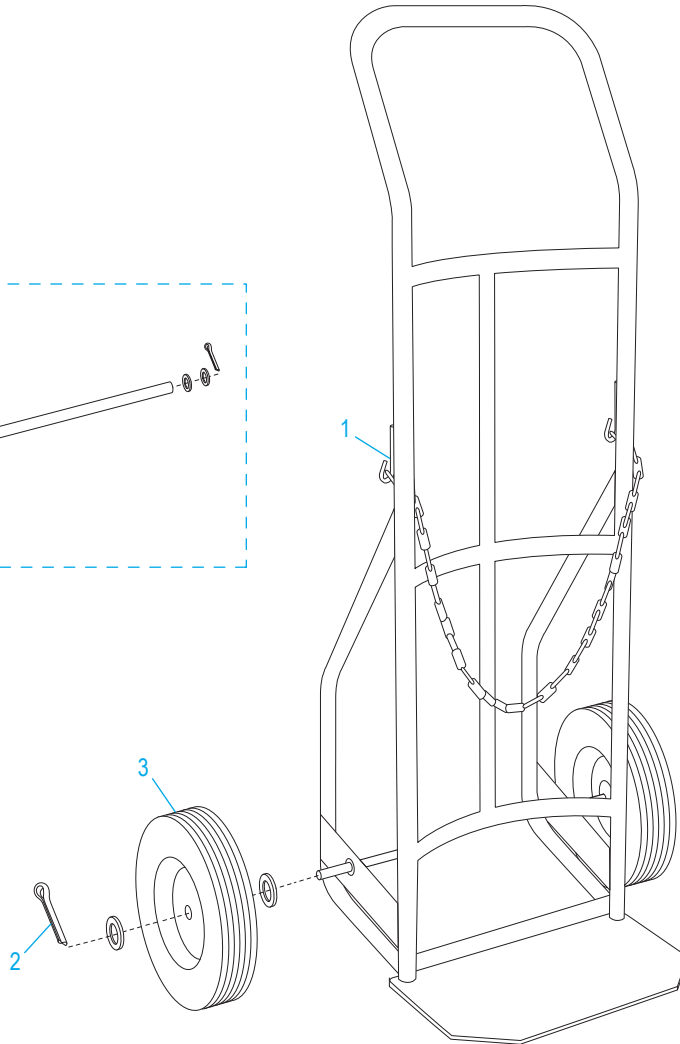

ULINE H-3192

DIABLITO PARA CILINDRO DE GAS INDIVIDUAL

01-800-295-5510
uline.mx

#	DESCRIPCIÓN	CANT.	NO. DE PARTE DE ULINE	NO. DE PARTE DEL FABRICANTE
1	Cadena	1	H-3192-CHN34	MXR/CH-00087
2	Kit de Accesorios para Llanta/Eje Incluye: • Eje (1) • Rondanas (4) • Pasadores de Chaveta (2)	1	H-3192-HDWR	M5Y/HT-P485
3	Kit de Accesorios para Llanta* Incluye: • Llanta (1) • Rondanas (2) • Separador (1) • Pasador de Chaveta (1)	2	H-3358	CXR/W005P

* Se incluyen accesorios adicionales que no son necesarios para el ensamble.