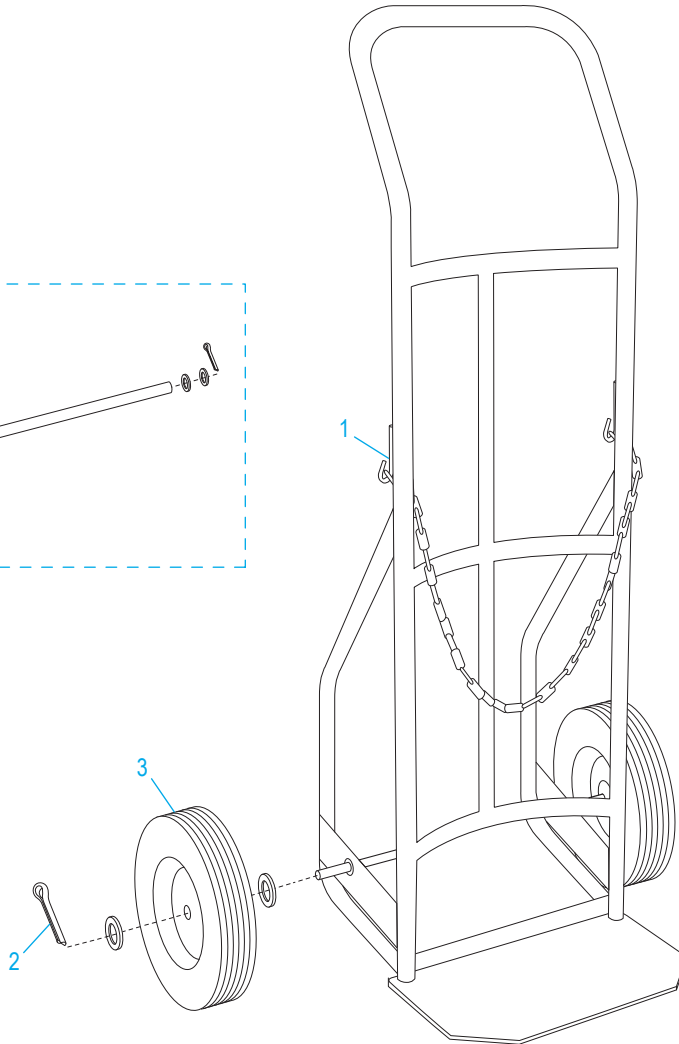

## SINGLE GAS CYLINDER HAND TRUCK

1-800-295-5510  
 uline.com

#	DESCRIPTION	QTY.	ULINE PART NO.	MFG. PART NO.
1	Chain	1	H-3192-CHN34	MXR/CH-00087
2	<b>Axle/Wheel Hardware Kit</b> Includes: • Axle (1) • Washers (4) • Cotter Pins (2)	1	H-3192-HDWR	M5Y/HT-P485
3	<b>Wheel Hardware Kit*</b> Includes: • Wheel (1) • Washers (2) • Spacer (1) • Cotter Pin (1)	2	H-3358	CXR/W005P