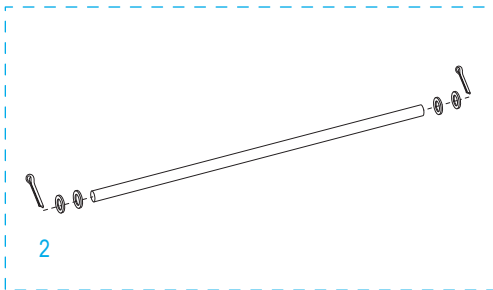

## SINGLE GAS CYLINDER HAND TRUCK

1-800-295-5510  
 uline.com

#	DESCRIPTION	QTY.	ULINE PART NO.	MFG. PART NO.
1	Chain	1	H-3192-CHN34	MXR/CH-00087
2	<b>Axle/Wheel Hardware Kit</b> Includes: • Axle (1) • Washers (4) • Cotter Pins (2)	1	H-3192-HDWR	M5Y/HT-P485
3	<b>Wheel Hardware Kit*</b> Includes: • Wheel (1) • Washers (2) • Spacer (1) • Cotter Pin (1)	2	H-3358	CXR/W005P