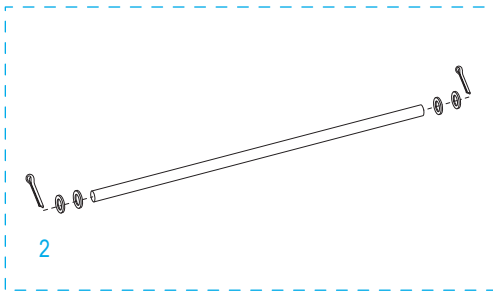

ULINE H-3192

DIABLITO PARA CILINDRO DE GAS INDIVIDUAL

01-800-295-5510
uline.mx

#	DESCRIPCIÓN	CANT.	NO. DE PARTE DE ULINE	NO. DE PARTE DEL FABRICANTE
1	Cadena	1	H-3192-CHN34	MXR/CH-00087
2	Kit de Accesorios para Llanta/Eje Incluye: • Eje (1) • Rondanas (4) • Pasadores de Chaveta (2)	1	H-3192-HDWR	M5Y/HT-P485
3	Kit de Accesorios para Llanta* Incluye: • Llanta (1) • Rondanas (2) • Separador (1) • Pasador de Chaveta (1)	2	H-3358	CXR/W005P

* Se incluyen accesorios adicionales que no son necesarios para el ensamble.