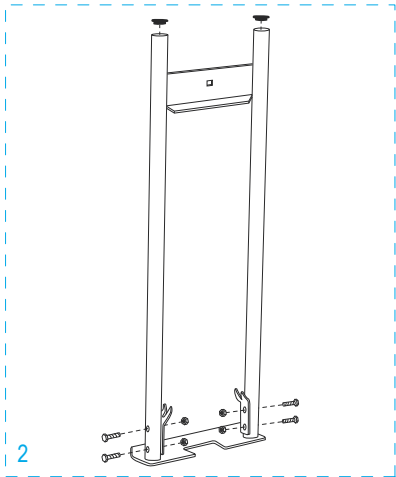

ULINE H-4124
DIABLITO 3-EN-1
DE ALUMINIO
CON LLANTAS DE GOMA SÓLIDA

01-800-295-5510
uline.mx

ULINE H-4124

DIABLITO 3-EN-1

DE ALUMINIO

CON LLANTAS DE GOMA SÓLIDA

01-800-295-5510

uline.mx

#	DESCRIPCIÓN	CANT.	NO. DE PARTE DE ULINE	NO. DE PARTE DEL FABRICANTE
1	Kit de accesorios del asa Incluye: • Asa (1) • Pernos (2) • Tuercas de seguridad (2)	1	H-4344	H-4344
2	Kit de accesorios del armazón trasero Incluye: • Armazón trasero (1) • Tapas de plástico (2) • Soportes de apoyo en Y (2) • Pernos (4) • Tuercas de seguridad (4)	1	H-4349	H-4349
3	Rueda Giratoria	2	H-4343	H-4343
4	Kit de accesorios de la barra de soporte Incluye: • Barra de soporte (1) • Pernos para la barra de soporte (2) • Tuercas de seguridad para la barra de soporte (2) • Soportes en L (2) • Pernos para los soportes en L (4) • Tuercas de seguridad para los soportes en L (4)	1	H-4350	H-4350
5	Kit de accesorios para el asa con mecanismo de bloqueo Incluye: • Asa con mecanismo de bloqueo (1) • Refuerzos para el asa (2) • Pernos para el asa (4) • Tuercas de seguridad para el asa (4) • Placa protectora (1) • Pernos para la placa protectora (2) • Tuercas de seguridad para la placa protectora (2)	1	H-4348	H-4348
6	Kit de Accesorios Para el Cerrojo Retenedor Incluye: • Cerrojo Retenedor (Perno en "L") (1) • Tuerca de Seguridad (1) • Tuerca de Mariposa (1) • Tuerca Ciega (1) • Rondana (1) • Arandela de Seguridad (1)	1	H-4346	H-4346
7	Kit del armazón Incluye: • Armazón (1) • Tapas de plástico (2)	1	H-4345	H-4345
8	Kit de accesorios para eje/llanta Incluye: • Eje (1) • Soporte para eje derecho (1) • Soporte para eje izquierdo (1) • Refuerzos para armazón (2) • Pernos (4) • Tuercas de seguridad (4) • Rondanas (8) • Pasadores redondos (2) • Pasadores de chaveta (2)	1	H-3199AXLEKT	H-3199AXLEKT