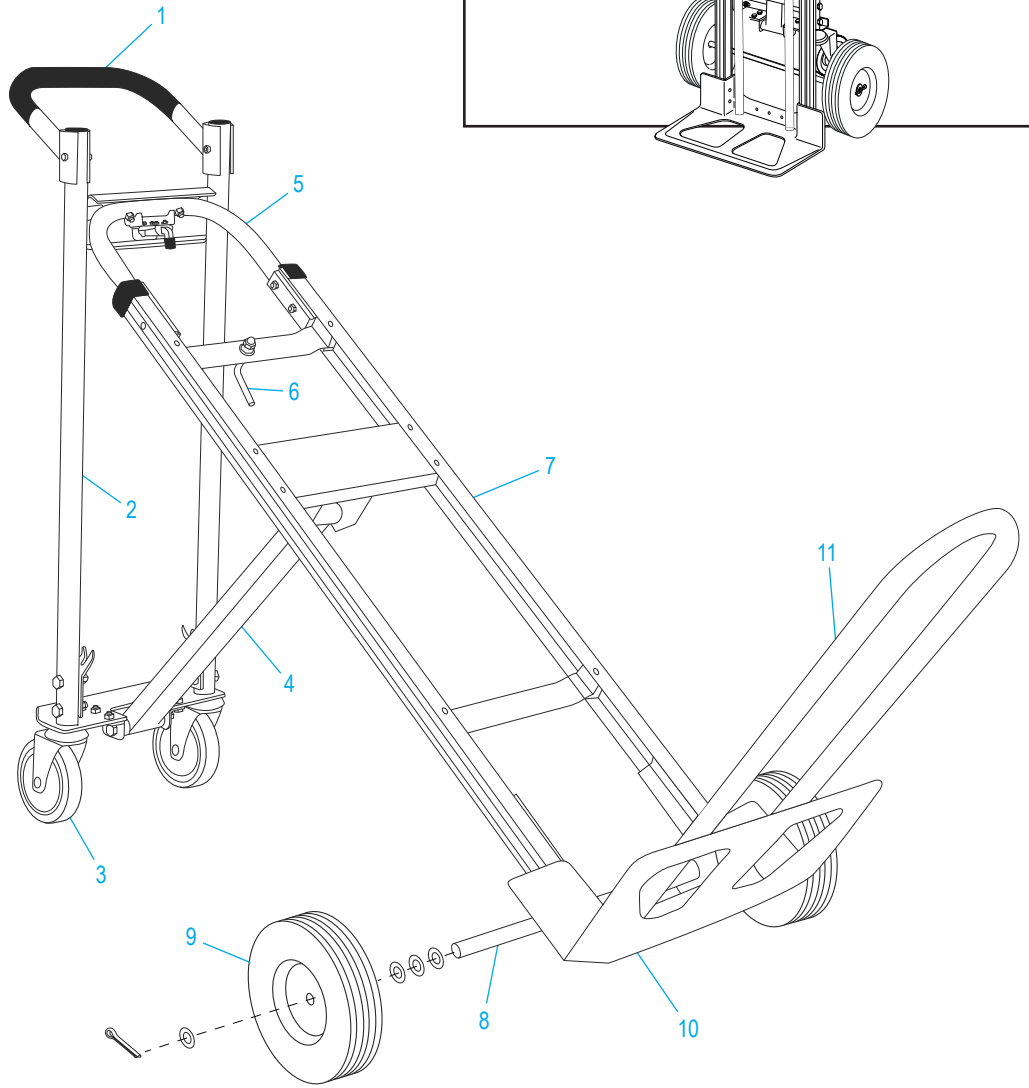

ULINE H-4124
DIABLITO 3-EN-1
DE ALUMINIO
CON LLANTAS DE GOMA SÓLIDA

01-800-295-5510
uline.mx

ULINE H-4124

DIABLITO 3-EN-1

DE ALUMINIO

CON LLANTAS DE GOMA SÓLIDA

01-800-295-5510

uline.mx

#	DESCRIPCIÓN	CANT.	NO. DE PARTE DE ULINE	NO. DE PARTE DEL FABRICANTE
1	Kit de accesorios del asa Incluye: • Asa (1) • Pernos (2) • Tuercas de seguridad (2)	1	H-4344	H-4344
2	Kit de accesorios del armazón trasero Incluye: • Armazón trasero (1) • Tapas de plástico (2) • Soportes de apoyo en Y (2) • Pernos (4) • Tuercas de seguridad (4)	1	H-4349	H-4349
3	Rueda Giratoria	2	H-4343	H-4343
4	Kit de accesorios de la barra de soporte Incluye: • Barra de soporte (1) • Pernos para la barra de soporte (2) • Tuercas de seguridad para la barra de soporte (2) • Soportes en L (2) • Pernos para los soportes en L (4) • Tuercas de seguridad para los soportes en L (4)	1	H-4350	H-4350
5	Kit de accesorios para el asa con mecanismo de bloqueo Incluye: • Asa con mecanismo de bloqueo (1) • Refuerzos para el asa (2) • Pernos para el asa (4) • Tuercas de seguridad para el asa (4) • Placa protectora (1) • Pernos para la placa protectora (2) • Tuercas de seguridad para la placa protectora (2)	1	H-4348	H-4348
6	Kit de Accesorios Para el Cerrojo Retenedor Incluye: • Cerrojo Retenedor (Perno en "L") (1) • Tuerca de Seguridad (1) • Tuerca de Mariposa (1) • Tuerca Ciega (1) • Rondana (1) • Arandela de Seguridad (1)	1	H-4346	H-4346
7	Kit del armazón Incluye: • Armazón (1) • Tapas de plástico (2)	1	H-4345	H-4345
8	Kit de accesorios para eje/llanta Incluye: • Eje (1) • Soporte para eje derecho (1) • Soporte para eje izquierdo (1) • Refuerzos para armazón (2) • Pernos (4) • Tuercas de seguridad (4) • Rondanas (8) • Pasadores redondos (2) • Pasadores de chaveta (2)	1	H-3199AXLEKT	H-3199AXLEKT