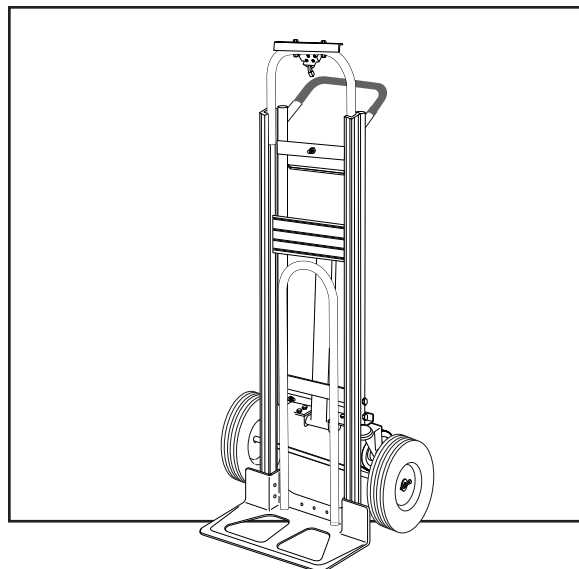

ULINE H-4124

3-IN-1 ALUMINUM HAND TRUCK

WITH SOLID RUBBER WHEELS

1-800-295-5510
uline.com

ULINE H-4124
**3-IN-1 ALUMINUM
HAND TRUCK**

1-800-295-5510
uline.com

WITH SOLID RUBBER WHEELS

#	DESCRIPTION	QTY.	ULINE PART NO.	MFG. PART NO.
1	Handle Hardware Kit Includes: • Handle (1) • Bolts (2) • Locknuts (2)	1	H-4344	H-4344
2	Back Frame Hardware Kit Includes: • Back Frame (1) • Plastic Caps (2) • Y Bracket Supports (2) • Bolts (4) • Locknuts (4)	1	H-4349	H-4349
3	Swivel Caster	2	H-4343	H-4343
4	Support Bar Hardware Kit Includes: • Support Bar (1) • Support Bar Bolts (2) • Support Bar Locknuts (2) • L Brackets (2) • L Bracket Bolts (4) • L Bracket Locknuts (4)	1	H-4350	H-4350
5	Handle w/ Locking Mechanism Hardware Kit Includes: • Handle w/ Locking Mechanism (1) • Handle Reinforcements (2) • Handle Bolts (4) • Handle Locknuts (4) • Guard Plate (1) • Guard Plate Bolts (2) • Guard Plate Locknuts (2)	1	H-4348	H-4348
6	Retaining Latch Hardware Kit Includes: • Retaining Latch ("L" Bolt) (1) • Locknut (1) • Wing Nut (1) • Acorn Nut (1) • Washer (1) • Lock Washer (1)	1	H-4346	H-4346
7	Frame Kit Includes: • Frame (1) • Plastic Caps (2)	1	H-4345	H-4345
8	Axle / Wheel Hardware Kit Includes: • Axle (1) • Right Axle Support (1) • Left Axle Support (1) • Frame Reinforcements (2) • Bolts (4) • Locknuts (4) • Washers (8) • Round Pins (2) • Cotter Pins (2)	1	H-3199AXLEKT	H-3199AXLEKT

ULINE H-4124
**3-IN-1 ALUMINUM
 HAND TRUCK**

1-800-295-5510
 uline.com

WITH SOLID RUBBER WHEELS

#	DESCRIPTION	QTY	ULINE PART NO.	MFG. PART NO.
9	Wheel Hardware Kit* Includes: <ul style="list-style-type: none"> • Wheel (1) • Washers (2) • Spacer (1) • Cotter Pin (1) 	2	H-3358	CXR/W005P
10	Nose Plate	1	H-1363-NOSE	M2Y/HS-01-P041UL
11	Folding Nose Extension Hardware Kit Includes: <ul style="list-style-type: none"> • Folding Nose Extension (1) • Fasteners (2) • Bolts (2) • Locknuts (2) 	1	H-4347	H-4347