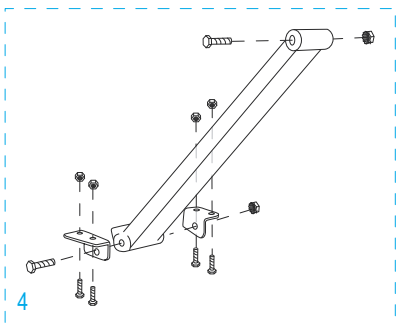

ULINE H-4124
DIABLITO 3-EN-1
DE ALUMINIO
CON LLANTAS DE GOMA SÓLIDA

01-800-295-5510
uline.mx

ULINE H-4124

DIABLITO 3-EN-1

DE ALUMINIO

CON LLANTAS DE GOMA SÓLIDA

01-800-295-5510

uline.mx

#	DESCRIPCIÓN	CANT.	NO. DE PARTE DE ULINE	NO. DE PARTE DEL FABRICANTE
1	Kit de accesorios del asa Incluye: • Asa (1) • Pernos (2) • Tuercas de seguridad (2)	1	H-4344	H-4344
2	Kit de accesorios del armazón trasero Incluye: • Armazón trasero (1) • Tapas de plástico (2) • Soportes de apoyo en Y (2) • Pernos (4) • Tuercas de seguridad (4)	1	H-4349	H-4349
3	Rueda Giratoria	2	H-4343	H-4343
4	Kit de accesorios de la barra de soporte Incluye: • Barra de soporte (1) • Pernos para la barra de soporte (2) • Tuercas de seguridad para la barra de soporte (2) • Soportes en L (2) • Pernos para los soportes en L (4) • Tuercas de seguridad para los soportes en L (4)	1	H-4350	H-4350
5	Kit de accesorios para el asa con mecanismo de bloqueo Incluye: • Asa con mecanismo de bloqueo (1) • Refuerzos para el asa (2) • Pernos para el asa (4) • Tuercas de seguridad para el asa (4) • Placa protectora (1) • Pernos para la placa protectora (2) • Tuercas de seguridad para la placa protectora (2)	1	H-4348	H-4348
6	Kit de Accesorios Para el Cerrojo Retenedor Incluye: • Cerrojo Retenedor (Perno en "L") (1) • Tuerca de Seguridad (1) • Tuerca de Mariposa (1) • Tuerca Ciega (1) • Rondana (1) • Arandela de Seguridad (1)	1	H-4346	H-4346
7	Kit del armazón Incluye: • Armazón (1) • Tapas de plástico (2)	1	H-4345	H-4345
8	Kit de accesorios para eje/llanta Incluye: • Eje (1) • Soporte para eje derecho (1) • Soporte para eje izquierdo (1) • Refuerzos para armazón (2) • Pernos (4) • Tuercas de seguridad (4) • Rondanas (8) • Pasadores redondos (2) • Pasadores de chaveta (2)	1	H-3199AXLEKT	H-3199AXLEKT