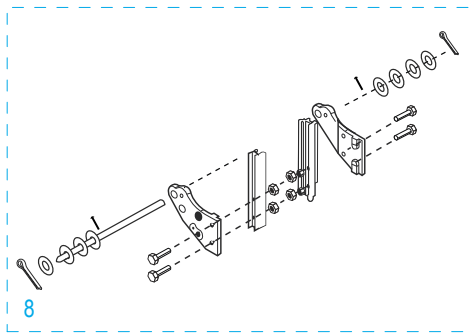

ULINE H-4124
DIABLITO 3-EN-1
DE ALUMINIO
CON LLANTAS DE GOMA SÓLIDA

01-800-295-5510
uline.mx

ULINE H-4124

DIABLITO 3-EN-1

DE ALUMINIO

CON LLANTAS DE GOMA SÓLIDA

01-800-295-5510

uline.mx

#	DESCRIPCIÓN	CANT.	NO. DE PARTE DE ULINE	NO. DE PARTE DEL FABRICANTE
1	Kit de accesorios del asa Incluye: • Asa (1) • Pernos (2) • Tuercas de seguridad (2)	1	H-4344	H-4344
2	Kit de accesorios del armazón trasero Incluye: • Armazón trasero (1) • Tapas de plástico (2) • Soportes de apoyo en Y (2) • Pernos (4) • Tuercas de seguridad (4)	1	H-4349	H-4349
3	Rueda Giratoria	2	H-4343	H-4343
4	Kit de accesorios de la barra de soporte Incluye: • Barra de soporte (1) • Pernos para la barra de soporte (2) • Tuercas de seguridad para la barra de soporte (2) • Soportes en L (2) • Pernos para los soportes en L (4) • Tuercas de seguridad para los soportes en L (4)	1	H-4350	H-4350
5	Kit de accesorios para el asa con mecanismo de bloqueo Incluye: • Asa con mecanismo de bloqueo (1) • Refuerzos para el asa (2) • Pernos para el asa (4) • Tuercas de seguridad para el asa (4) • Placa protectora (1) • Pernos para la placa protectora (2) • Tuercas de seguridad para la placa protectora (2)	1	H-4348	H-4348
6	Kit de Accesorios Para el Cerrojo Retenedor Incluye: • Cerrojo Retenedor (Perno en "L") (1) • Tuerca de Seguridad (1) • Tuerca de Mariposa (1) • Tuerca Ciega (1) • Rondana (1) • Arandela de Seguridad (1)	1	H-4346	H-4346
7	Kit del armazón Incluye: • Armazón (1) • Tapas de plástico (2)	1	H-4345	H-4345
8	Kit de accesorios para eje/llanta Incluye: • Eje (1) • Soporte para eje derecho (1) • Soporte para eje izquierdo (1) • Refuerzos para armazón (2) • Pernos (4) • Tuercas de seguridad (4) • Rondanas (8) • Pasadores redondos (2) • Pasadores de chaveta (2)	1	H-3199AXLEKT	H-3199AXLEKT