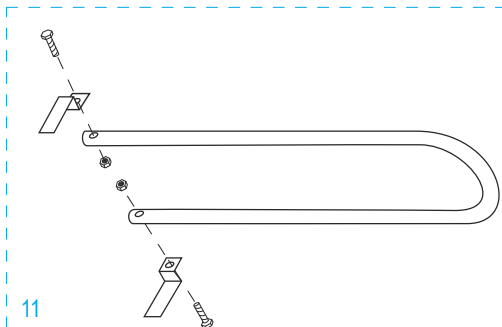

## 3-IN-1 ALUMINUM HAND TRUCK

WITH SOLID RUBBER WHEELS

1-800-295-5510  
uline.com

**ULINE** H-4124  
**3-IN-1 ALUMINUM  
HAND TRUCK**

1-800-295-5510  
uline.com

**WITH SOLID RUBBER WHEELS**

#	DESCRIPTION	QTY.	ULINE PART NO.	MFG. PART NO.
1	<b>Handle Hardware Kit</b> Includes: • Handle (1) • Bolts (2) • Locknuts (2)	1	H-4344	H-4344
2	<b>Back Frame Hardware Kit</b> Includes: • Back Frame (1) • Plastic Caps (2) • Y Bracket Supports (2) • Bolts (4) • Locknuts (4)	1	H-4349	H-4349
3	Swivel Caster	2	H-4343	H-4343
4	<b>Support Bar Hardware Kit</b> Includes: • Support Bar (1) • Support Bar Bolts (2) • Support Bar Locknuts (2) • L Brackets (2) • L Bracket Bolts (4) • L Bracket Locknuts (4)	1	H-4350	H-4350
5	<b>Handle w/ Locking Mechanism Hardware Kit</b> Includes: • Handle w/ Locking Mechanism (1) • Handle Reinforcements (2) • Handle Bolts (4) • Handle Locknuts (4) • Guard Plate (1) • Guard Plate Bolts (2) • Guard Plate Locknuts (2)	1	H-4348	H-4348
6	<b>Retaining Latch Hardware Kit</b> Includes: • Retaining Latch ("L" Bolt) (1) • Locknut (1) • Wing Nut (1) • Acorn Nut (1) • Washer (1) • Lock Washer (1)	1	H-4346	H-4346
7	<b>Frame Kit</b> Includes: • Frame (1) • Plastic Caps (2)	1	H-4345	H-4345
8	<b>Axle / Wheel Hardware Kit</b> Includes: • Axle (1) • Right Axle Support (1) • Left Axle Support (1) • Frame Reinforcements (2) • Bolts (4) • Locknuts (4) • Washers (8) • Round Pins (2) • Cotter Pins (2)	1	H-3199AXLEKT	H-3199AXLEKT