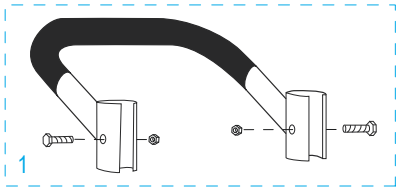

ULINE H-4124
DIABLITO 3-EN-1
DE ALUMINIO
CON LLANTAS DE GOMA SÓLIDA

01-800-295-5510
uline.mx

ULINE H-4124

DIABLITO 3-EN-1

DE ALUMINIO

CON LLANTAS DE GOMA SÓLIDA

01-800-295-5510

uline.mx

#	DESCRIPCIÓN	CANT.	NO. DE PARTE DE ULINE	NO. DE PARTE DEL FABRICANTE
1	Kit de accesorios del asa Incluye: • Asa (1) • Pernos (2) • Tuercas de seguridad (2)	1	H-4344	H-4344
2	Kit de accesorios del armazón trasero Incluye: • Armazón trasero (1) • Tapas de plástico (2) • Soportes de apoyo en Y (2) • Pernos (4) • Tuercas de seguridad (4)	1	H-4349	H-4349
3	Rueda Giratoria	2	H-4343	H-4343
4	Kit de accesorios de la barra de soporte Incluye: • Barra de soporte (1) • Pernos para la barra de soporte (2) • Tuercas de seguridad para la barra de soporte (2) • Soportes en L (2) • Pernos para los soportes en L (4) • Tuercas de seguridad para los soportes en L (4)	1	H-4350	H-4350
5	Kit de accesorios para el asa con mecanismo de bloqueo Incluye: • Asa con mecanismo de bloqueo (1) • Refuerzos para el asa (2) • Pernos para el asa (4) • Tuercas de seguridad para el asa (4) • Placa protectora (1) • Pernos para la placa protectora (2) • Tuercas de seguridad para la placa protectora (2)	1	H-4348	H-4348
6	Kit de Accesorios Para el Cerrojo Retenedor Incluye: • Cerrojo Retenedor (Perno en "L") (1) • Tuerca de Seguridad (1) • Tuerca de Mariposa (1) • Tuerca Ciega (1) • Rondana (1) • Arandela de Seguridad (1)	1	H-4346	H-4346
7	Kit del armazón Incluye: • Armazón (1) • Tapas de plástico (2)	1	H-4345	H-4345
8	Kit de accesorios para eje/llanta Incluye: • Eje (1) • Soporte para eje derecho (1) • Soporte para eje izquierdo (1) • Refuerzos para armazón (2) • Pernos (4) • Tuercas de seguridad (4) • Rondanas (8) • Pasadores redondos (2) • Pasadores de chaveta (2)	1	H-3199AXLEKT	H-3199AXLEKT