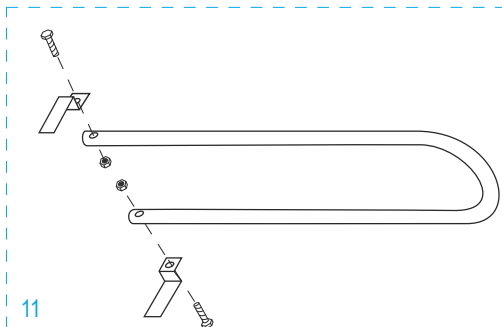

ULINE H-4124

3-IN-1 ALUMINUM HAND TRUCK

WITH SOLID RUBBER WHEELS

1-800-295-5510
uline.com

ULINE H-4124
**3-IN-1 ALUMINUM
HAND TRUCK**

1-800-295-5510
uline.com

WITH SOLID RUBBER WHEELS

#	DESCRIPTION	QTY.	ULINE PART NO.	MFG. PART NO.
1	Handle Hardware Kit Includes: • Handle (1) • Bolts (2) • Locknuts (2)	1	H-4344	H-4344
2	Back Frame Hardware Kit Includes: • Back Frame (1) • Plastic Caps (2) • Y Bracket Supports (2) • Bolts (4) • Locknuts (4)	1	H-4349	H-4349
3	Swivel Caster	2	H-4343	H-4343
4	Support Bar Hardware Kit Includes: • Support Bar (1) • Support Bar Bolts (2) • Support Bar Locknuts (2) • L Brackets (2) • L Bracket Bolts (4) • L Bracket Locknuts (4)	1	H-4350	H-4350
5	Handle w/ Locking Mechanism Hardware Kit Includes: • Handle w/ Locking Mechanism (1) • Handle Reinforcements (2) • Handle Bolts (4) • Handle Locknuts (4) • Guard Plate (1) • Guard Plate Bolts (2) • Guard Plate Locknuts (2)	1	H-4348	H-4348
6	Retaining Latch Hardware Kit Includes: • Retaining Latch ("L" Bolt) (1) • Locknut (1) • Wing Nut (1) • Acorn Nut (1) • Washer (1) • Lock Washer (1)	1	H-4346	H-4346
7	Frame Kit Includes: • Frame (1) • Plastic Caps (2)	1	H-4345	H-4345
8	Axle / Wheel Hardware Kit Includes: • Axle (1) • Right Axle Support (1) • Left Axle Support (1) • Frame Reinforcements (2) • Bolts (4) • Locknuts (4) • Washers (8) • Round Pins (2) • Cotter Pins (2)	1	H-3199AXLEKT	H-3199AXLEKT

ULINE H-4124
**3-IN-1 ALUMINUM
 HAND TRUCK**

1-800-295-5510
 uline.com

WITH SOLID RUBBER WHEELS

#	DESCRIPTION	QTY	ULINE PART NO.	MFG. PART NO.
9	Wheel Hardware Kit* Includes: <ul style="list-style-type: none"> • Wheel (1) • Washers (2) • Spacer (1) • Cotter Pin (1) 	2	H-3358	CXR/W005P
10	Nose Plate	1	H-1363-NOSE	M2Y/HS-01-P041UL
11	Folding Nose Extension Hardware Kit Includes: <ul style="list-style-type: none"> • Folding Nose Extension (1) • Fasteners (2) • Bolts (2) • Locknuts (2) 	1	H-4347	H-4347