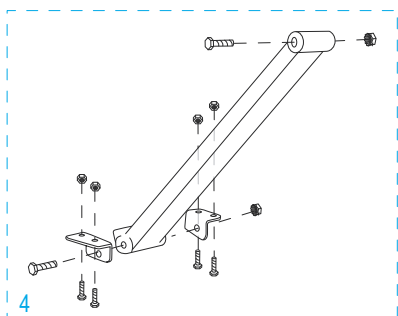

ULINE H-4124

3-IN-1 ALUMINUM HAND TRUCK

WITH SOLID RUBBER WHEELS

1-800-295-5510
uline.com

ULINE H-4124
**3-IN-1 ALUMINUM
HAND TRUCK**

1-800-295-5510
uline.com

WITH SOLID RUBBER WHEELS

#	DESCRIPTION	QTY.	ULINE PART NO.	MFG. PART NO.
1	Handle Hardware Kit Includes: • Handle (1) • Bolts (2) • Locknuts (2)	1	H-4344	H-4344
2	Back Frame Hardware Kit Includes: • Back Frame (1) • Plastic Caps (2) • Y Bracket Supports (2) • Bolts (4) • Locknuts (4)	1	H-4349	H-4349
3	Swivel Caster	2	H-4343	H-4343
4	Support Bar Hardware Kit Includes: • Support Bar (1) • Support Bar Bolts (2) • Support Bar Locknuts (2) • L Brackets (2) • L Bracket Bolts (4) • L Bracket Locknuts (4)	1	H-4350	H-4350
5	Handle w/ Locking Mechanism Hardware Kit Includes: • Handle w/ Locking Mechanism (1) • Handle Reinforcements (2) • Handle Bolts (4) • Handle Locknuts (4) • Guard Plate (1) • Guard Plate Bolts (2) • Guard Plate Locknuts (2)	1	H-4348	H-4348
6	Retaining Latch Hardware Kit Includes: • Retaining Latch ("L" Bolt) (1) • Locknut (1) • Wing Nut (1) • Acorn Nut (1) • Washer (1) • Lock Washer (1)	1	H-4346	H-4346
7	Frame Kit Includes: • Frame (1) • Plastic Caps (2)	1	H-4345	H-4345
8	Axle / Wheel Hardware Kit Includes: • Axle (1) • Right Axle Support (1) • Left Axle Support (1) • Frame Reinforcements (2) • Bolts (4) • Locknuts (4) • Washers (8) • Round Pins (2) • Cotter Pins (2)	1	H-3199AXLEKT	H-3199AXLEKT

ULINE H-4124
**3-IN-1 ALUMINUM
 HAND TRUCK**

1-800-295-5510
 uline.com

WITH SOLID RUBBER WHEELS

#	DESCRIPTION	QTY	ULINE PART NO.	MFG. PART NO.
9	Wheel Hardware Kit* Includes: <ul style="list-style-type: none"> • Wheel (1) • Washers (2) • Spacer (1) • Cotter Pin (1) 	2	H-3358	CXR/W005P
10	Nose Plate	1	H-1363-NOSE	M2Y/HS-01-P041UL
11	Folding Nose Extension Hardware Kit Includes: <ul style="list-style-type: none"> • Folding Nose Extension (1) • Fasteners (2) • Bolts (2) • Locknuts (2) 	1	H-4347	H-4347