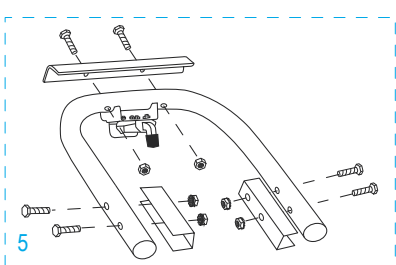

ULINE H-4124
DIABLITO 3-EN-1
DE ALUMINIO
CON LLANTAS DE GOMA SÓLIDA

01-800-295-5510
uline.mx

ULINE H-4124

DIABLITO 3-EN-1

DE ALUMINIO

CON LLANTAS DE GOMA SÓLIDA

01-800-295-5510

uline.mx

#	DESCRIPCIÓN	CANT.	NO. DE PARTE DE ULINE	NO. DE PARTE DEL FABRICANTE
1	Kit de accesorios del asa Incluye: • Asa (1) • Pernos (2) • Tuercas de seguridad (2)	1	H-4344	H-4344
2	Kit de accesorios del armazón trasero Incluye: • Armazón trasero (1) • Tapas de plástico (2) • Soportes de apoyo en Y (2) • Pernos (4) • Tuercas de seguridad (4)	1	H-4349	H-4349
3	Rueda Giratoria	2	H-4343	H-4343
4	Kit de accesorios de la barra de soporte Incluye: • Barra de soporte (1) • Pernos para la barra de soporte (2) • Tuercas de seguridad para la barra de soporte (2) • Soportes en L (2) • Pernos para los soportes en L (4) • Tuercas de seguridad para los soportes en L (4)	1	H-4350	H-4350
5	Kit de accesorios para el asa con mecanismo de bloqueo Incluye: • Asa con mecanismo de bloqueo (1) • Refuerzos para el asa (2) • Pernos para el asa (4) • Tuercas de seguridad para el asa (4) • Placa protectora (1) • Pernos para la placa protectora (2) • Tuercas de seguridad para la placa protectora (2)	1	H-4348	H-4348
6	Kit de Accesorios Para el Cerrojo Retenedor Incluye: • Cerrojo Retenedor (Perno en "L") (1) • Tuerca de Seguridad (1) • Tuerca de Mariposa (1) • Tuerca Ciega (1) • Rondana (1) • Arandela de Seguridad (1)	1	H-4346	H-4346
7	Kit del armazón Incluye: • Armazón (1) • Tapas de plástico (2)	1	H-4345	H-4345
8	Kit de accesorios para eje/llanta Incluye: • Eje (1) • Soporte para eje derecho (1) • Soporte para eje izquierdo (1) • Refuerzos para armazón (2) • Pernos (4) • Tuercas de seguridad (4) • Rondanas (8) • Pasadores redondos (2) • Pasadores de chaveta (2)	1	H-3199AXLEKT	H-3199AXLEKT