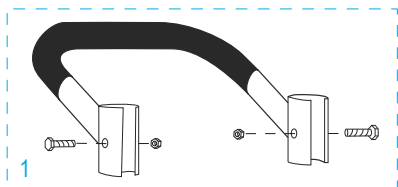

## 3-IN-1 ALUMINUM HAND TRUCK

WITH SOLID RUBBER WHEELS

1-800-295-5510  
uline.com

**ULINE** H-4124  
**3-IN-1 ALUMINUM  
HAND TRUCK**

1-800-295-5510  
uline.com

**WITH SOLID RUBBER WHEELS**

#	DESCRIPTION	QTY.	ULINE PART NO.	MFG. PART NO.
1	<b>Handle Hardware Kit</b> Includes: • Handle (1) • Bolts (2) • Locknuts (2)	1	H-4344	H-4344
2	<b>Back Frame Hardware Kit</b> Includes: • Back Frame (1) • Plastic Caps (2) • Y Bracket Supports (2) • Bolts (4) • Locknuts (4)	1	H-4349	H-4349
3	Swivel Caster	2	H-4343	H-4343
4	<b>Support Bar Hardware Kit</b> Includes: • Support Bar (1) • Support Bar Bolts (2) • Support Bar Locknuts (2) • L Brackets (2) • L Bracket Bolts (4) • L Bracket Locknuts (4)	1	H-4350	H-4350
5	<b>Handle w/ Locking Mechanism Hardware Kit</b> Includes: • Handle w/ Locking Mechanism (1) • Handle Reinforcements (2) • Handle Bolts (4) • Handle Locknuts (4) • Guard Plate (1) • Guard Plate Bolts (2) • Guard Plate Locknuts (2)	1	H-4348	H-4348
6	<b>Retaining Latch Hardware Kit</b> Includes: • Retaining Latch ("L" Bolt) (1) • Locknut (1) • Wing Nut (1) • Acorn Nut (1) • Washer (1) • Lock Washer (1)	1	H-4346	H-4346
7	<b>Frame Kit</b> Includes: • Frame (1) • Plastic Caps (2)	1	H-4345	H-4345
8	<b>Axle / Wheel Hardware Kit</b> Includes: • Axle (1) • Right Axle Support (1) • Left Axle Support (1) • Frame Reinforcements (2) • Bolts (4) • Locknuts (4) • Washers (8) • Round Pins (2) • Cotter Pins (2)	1	H-3199AXLEKT	H-3199AXLEKT