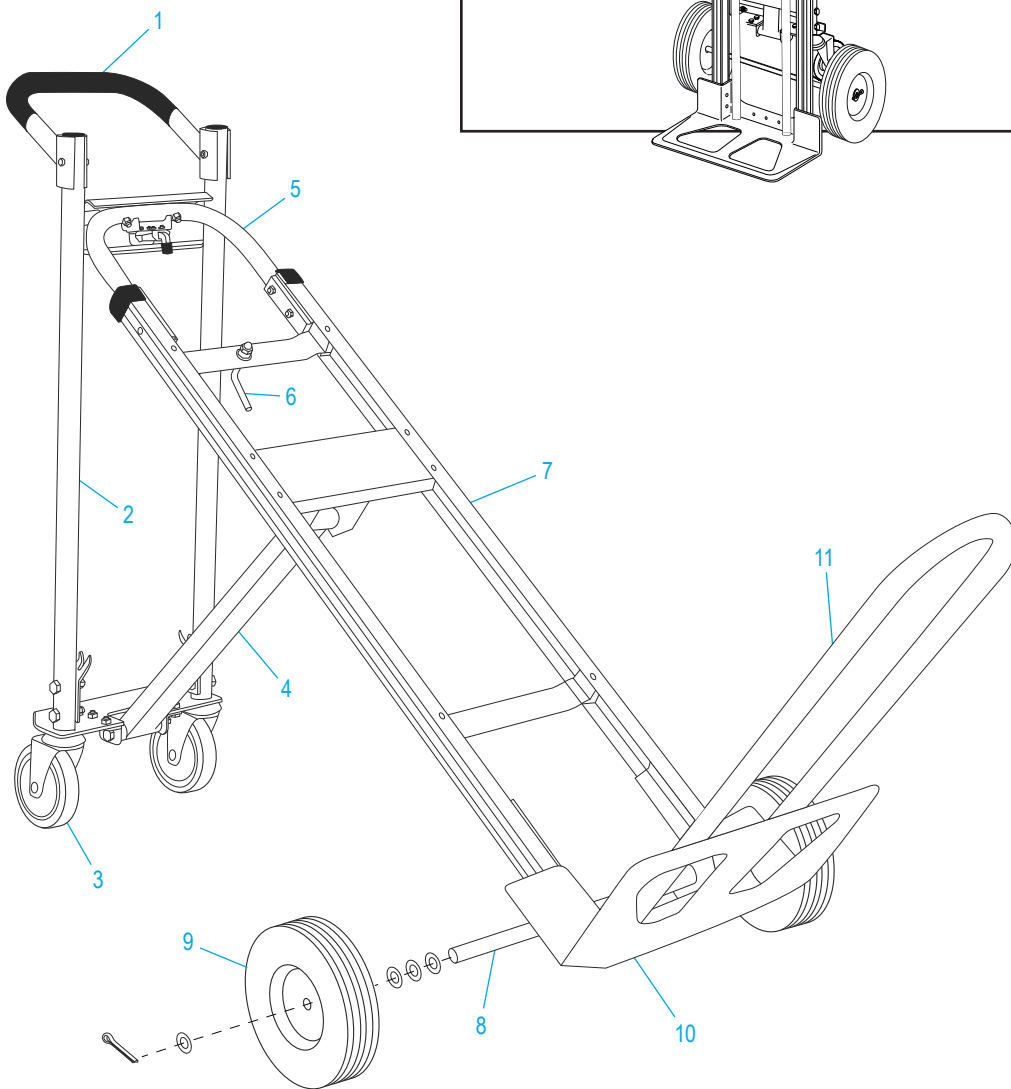

## 3-IN-1 ALUMINUM HAND TRUCK

WITH SOLID RUBBER WHEELS

1-800-295-5510  
uline.com

**ULINE** H-4124  
**3-IN-1 ALUMINUM  
HAND TRUCK**

1-800-295-5510  
uline.com

**WITH SOLID RUBBER WHEELS**

#	DESCRIPTION	QTY.	ULINE PART NO.	MFG. PART NO.
1	<b>Handle Hardware Kit</b> Includes: • Handle (1) • Bolts (2) • Locknuts (2)	1	H-4344	H-4344
2	<b>Back Frame Hardware Kit</b> Includes: • Back Frame (1) • Plastic Caps (2) • Y Bracket Supports (2) • Bolts (4) • Locknuts (4)	1	H-4349	H-4349
3	Swivel Caster	2	H-4343	H-4343
4	<b>Support Bar Hardware Kit</b> Includes: • Support Bar (1) • Support Bar Bolts (2) • Support Bar Locknuts (2) • L Brackets (2) • L Bracket Bolts (4) • L Bracket Locknuts (4)	1	H-4350	H-4350
5	<b>Handle w/ Locking Mechanism Hardware Kit</b> Includes: • Handle w/ Locking Mechanism (1) • Handle Reinforcements (2) • Handle Bolts (4) • Handle Locknuts (4) • Guard Plate (1) • Guard Plate Bolts (2) • Guard Plate Locknuts (2)	1	H-4348	H-4348
6	<b>Retaining Latch Hardware Kit</b> Includes: • Retaining Latch ("L" Bolt) (1) • Locknut (1) • Wing Nut (1) • Acorn Nut (1) • Washer (1) • Lock Washer (1)	1	H-4346	H-4346
7	<b>Frame Kit</b> Includes: • Frame (1) • Plastic Caps (2)	1	H-4345	H-4345
8	<b>Axle / Wheel Hardware Kit</b> Includes: • Axle (1) • Right Axle Support (1) • Left Axle Support (1) • Frame Reinforcements (2) • Bolts (4) • Locknuts (4) • Washers (8) • Round Pins (2) • Cotter Pins (2)	1	H-3199AXLEKT	H-3199AXLEKT