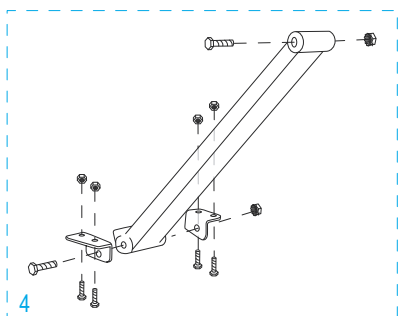

## 3-IN-1 ALUMINUM HAND TRUCK

WITH SOLID RUBBER WHEELS

1-800-295-5510  
uline.com

**ULINE** H-4124  
**3-IN-1 ALUMINUM  
HAND TRUCK**

1-800-295-5510  
uline.com

**WITH SOLID RUBBER WHEELS**

#	DESCRIPTION	QTY.	ULINE PART NO.	MFG. PART NO.
1	<b>Handle Hardware Kit</b> Includes: • Handle (1) • Bolts (2) • Locknuts (2)	1	H-4344	H-4344
2	<b>Back Frame Hardware Kit</b> Includes: • Back Frame (1) • Plastic Caps (2) • Y Bracket Supports (2) • Bolts (4) • Locknuts (4)	1	H-4349	H-4349
3	Swivel Caster	2	H-4343	H-4343
4	<b>Support Bar Hardware Kit</b> Includes: • Support Bar (1) • Support Bar Bolts (2) • Support Bar Locknuts (2) • L Brackets (2) • L Bracket Bolts (4) • L Bracket Locknuts (4)	1	H-4350	H-4350
5	<b>Handle w/ Locking Mechanism Hardware Kit</b> Includes: • Handle w/ Locking Mechanism (1) • Handle Reinforcements (2) • Handle Bolts (4) • Handle Locknuts (4) • Guard Plate (1) • Guard Plate Bolts (2) • Guard Plate Locknuts (2)	1	H-4348	H-4348
6	<b>Retaining Latch Hardware Kit</b> Includes: • Retaining Latch ("L" Bolt) (1) • Locknut (1) • Wing Nut (1) • Acorn Nut (1) • Washer (1) • Lock Washer (1)	1	H-4346	H-4346
7	<b>Frame Kit</b> Includes: • Frame (1) • Plastic Caps (2)	1	H-4345	H-4345
8	<b>Axle / Wheel Hardware Kit</b> Includes: • Axle (1) • Right Axle Support (1) • Left Axle Support (1) • Frame Reinforcements (2) • Bolts (4) • Locknuts (4) • Washers (8) • Round Pins (2) • Cotter Pins (2)	1	H-3199AXLEKT	H-3199AXLEKT