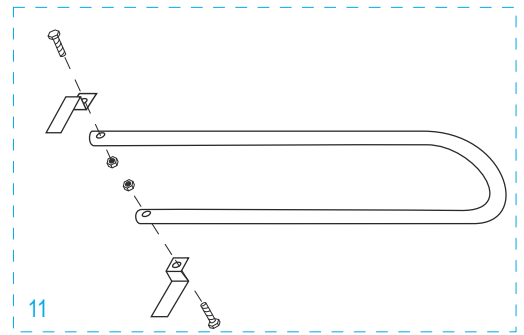

ULINE H-4124
DIABLITO 3-EN-1
DE ALUMINIO
CON LLANTAS DE GOMA SÓLIDA

01-800-295-5510
uline.mx

ULINE H-4124

DIABLITO 3-EN-1

DE ALUMINIO

CON LLANTAS DE GOMA SÓLIDA

01-800-295-5510

uline.mx

#	DESCRIPCIÓN	CANT.	NO. DE PARTE DE ULINE	NO. DE PARTE DEL FABRICANTE
1	Kit de accesorios del asa Incluye: • Asa (1) • Pernos (2) • Tuercas de seguridad (2)	1	H-4344	H-4344
2	Kit de accesorios del armazón trasero Incluye: • Armazón trasero (1) • Tapas de plástico (2) • Soportes de apoyo en Y (2) • Pernos (4) • Tuercas de seguridad (4)	1	H-4349	H-4349
3	Rueda Giratoria	2	H-4343	H-4343
4	Kit de accesorios de la barra de soporte Incluye: • Barra de soporte (1) • Pernos para la barra de soporte (2) • Tuercas de seguridad para la barra de soporte (2) • Soportes en L (2) • Pernos para los soportes en L (4) • Tuercas de seguridad para los soportes en L (4)	1	H-4350	H-4350
5	Kit de accesorios para el asa con mecanismo de bloqueo Incluye: • Asa con mecanismo de bloqueo (1) • Refuerzos para el asa (2) • Pernos para el asa (4) • Tuercas de seguridad para el asa (4) • Placa protectora (1) • Pernos para la placa protectora (2) • Tuercas de seguridad para la placa protectora (2)	1	H-4348	H-4348
6	Kit de Accesorios Para el Cerrojo Retenedor Incluye: • Cerrojo Retenedor (Perno en "L") (1) • Tuerca de Seguridad (1) • Tuerca de Mariposa (1) • Tuerca Ciega (1) • Rondana (1) • Arandela de Seguridad (1)	1	H-4346	H-4346
7	Kit del armazón Incluye: • Armazón (1) • Tapas de plástico (2)	1	H-4345	H-4345
8	Kit de accesorios para eje/llanta Incluye: • Eje (1) • Soporte para eje derecho (1) • Soporte para eje izquierdo (1) • Refuerzos para armazón (2) • Pernos (4) • Tuercas de seguridad (4) • Rondanas (8) • Pasadores redondos (2) • Pasadores de chaveta (2)	1	H-3199AXLEKT	H-3199AXLEKT