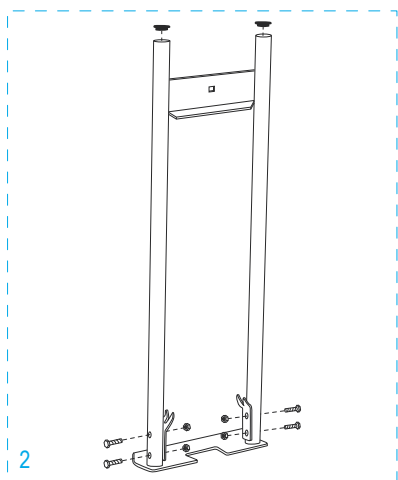

## 3-IN-1 ALUMINUM HAND TRUCK

WITH SOLID RUBBER WHEELS

1-800-295-5510  
uline.com

**ULINE** H-4124  
**3-IN-1 ALUMINUM  
HAND TRUCK**

1-800-295-5510  
uline.com

**WITH SOLID RUBBER WHEELS**

#	DESCRIPTION	QTY.	ULINE PART NO.	MFG. PART NO.
1	<b>Handle Hardware Kit</b> Includes: • Handle (1) • Bolts (2) • Locknuts (2)	1	H-4344	H-4344
2	<b>Back Frame Hardware Kit</b> Includes: • Back Frame (1) • Plastic Caps (2) • Y Bracket Supports (2) • Bolts (4) • Locknuts (4)	1	H-4349	H-4349
3	Swivel Caster	2	H-4343	H-4343
4	<b>Support Bar Hardware Kit</b> Includes: • Support Bar (1) • Support Bar Bolts (2) • Support Bar Locknuts (2) • L Brackets (2) • L Bracket Bolts (4) • L Bracket Locknuts (4)	1	H-4350	H-4350
5	<b>Handle w/ Locking Mechanism Hardware Kit</b> Includes: • Handle w/ Locking Mechanism (1) • Handle Reinforcements (2) • Handle Bolts (4) • Handle Locknuts (4) • Guard Plate (1) • Guard Plate Bolts (2) • Guard Plate Locknuts (2)	1	H-4348	H-4348
6	<b>Retaining Latch Hardware Kit</b> Includes: • Retaining Latch ("L" Bolt) (1) • Locknut (1) • Wing Nut (1) • Acorn Nut (1) • Washer (1) • Lock Washer (1)	1	H-4346	H-4346
7	<b>Frame Kit</b> Includes: • Frame (1) • Plastic Caps (2)	1	H-4345	H-4345
8	<b>Axle / Wheel Hardware Kit</b> Includes: • Axle (1) • Right Axle Support (1) • Left Axle Support (1) • Frame Reinforcements (2) • Bolts (4) • Locknuts (4) • Washers (8) • Round Pins (2) • Cotter Pins (2)	1	H-3199AXLEKT	H-3199AXLEKT