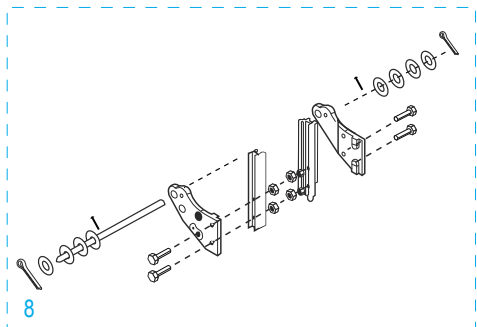

ULINE H-4124

3-IN-1 ALUMINUM HAND TRUCK

WITH SOLID RUBBER WHEELS

1-800-295-5510
uline.com

ULINE H-4124
**3-IN-1 ALUMINUM
HAND TRUCK**

1-800-295-5510
uline.com

WITH SOLID RUBBER WHEELS

#	DESCRIPTION	QTY.	ULINE PART NO.	MFG. PART NO.
1	Handle Hardware Kit Includes: • Handle (1) • Bolts (2) • Locknuts (2)	1	H-4344	H-4344
2	Back Frame Hardware Kit Includes: • Back Frame (1) • Plastic Caps (2) • Y Bracket Supports (2) • Bolts (4) • Locknuts (4)	1	H-4349	H-4349
3	Swivel Caster	2	H-4343	H-4343
4	Support Bar Hardware Kit Includes: • Support Bar (1) • Support Bar Bolts (2) • Support Bar Locknuts (2) • L Brackets (2) • L Bracket Bolts (4) • L Bracket Locknuts (4)	1	H-4350	H-4350
5	Handle w/ Locking Mechanism Hardware Kit Includes: • Handle w/ Locking Mechanism (1) • Handle Reinforcements (2) • Handle Bolts (4) • Handle Locknuts (4) • Guard Plate (1) • Guard Plate Bolts (2) • Guard Plate Locknuts (2)	1	H-4348	H-4348
6	Retaining Latch Hardware Kit Includes: • Retaining Latch ("L" Bolt) (1) • Locknut (1) • Wing Nut (1) • Acorn Nut (1) • Washer (1) • Lock Washer (1)	1	H-4346	H-4346
7	Frame Kit Includes: • Frame (1) • Plastic Caps (2)	1	H-4345	H-4345
8	Axle / Wheel Hardware Kit Includes: • Axle (1) • Right Axle Support (1) • Left Axle Support (1) • Frame Reinforcements (2) • Bolts (4) • Locknuts (4) • Washers (8) • Round Pins (2) • Cotter Pins (2)	1	H-3199AXLEKT	H-3199AXLEKT

ULINE H-4124
**3-IN-1 ALUMINUM
 HAND TRUCK**

1-800-295-5510
 uline.com

WITH SOLID RUBBER WHEELS

#	DESCRIPTION	QTY	ULINE PART NO.	MFG. PART NO.
9	Wheel Hardware Kit* Includes: <ul style="list-style-type: none"> • Wheel (1) • Washers (2) • Spacer (1) • Cotter Pin (1) 	2	H-3358	CXR/W005P
10	Nose Plate	1	H-1363-NOSE	M2Y/HS-01-P041UL
11	Folding Nose Extension Hardware Kit Includes: <ul style="list-style-type: none"> • Folding Nose Extension (1) • Fasteners (2) • Bolts (2) • Locknuts (2) 	1	H-4347	H-4347