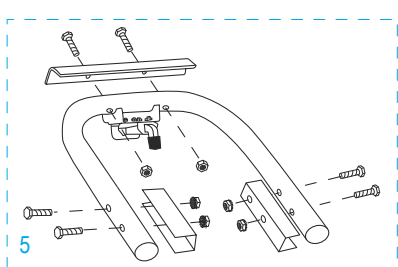

## 3-IN-1 ALUMINUM HAND TRUCK

WITH SOLID RUBBER WHEELS

1-800-295-5510  
uline.com

**ULINE** H-4124  
**3-IN-1 ALUMINUM  
HAND TRUCK**

1-800-295-5510  
uline.com

**WITH SOLID RUBBER WHEELS**

#	DESCRIPTION	QTY.	ULINE PART NO.	MFG. PART NO.
1	<b>Handle Hardware Kit</b> Includes: • Handle (1) • Bolts (2) • Locknuts (2)	1	H-4344	H-4344
2	<b>Back Frame Hardware Kit</b> Includes: • Back Frame (1) • Plastic Caps (2) • Y Bracket Supports (2) • Bolts (4) • Locknuts (4)	1	H-4349	H-4349
3	Swivel Caster	2	H-4343	H-4343
4	<b>Support Bar Hardware Kit</b> Includes: • Support Bar (1) • Support Bar Bolts (2) • Support Bar Locknuts (2) • L Brackets (2) • L Bracket Bolts (4) • L Bracket Locknuts (4)	1	H-4350	H-4350
5	<b>Handle w/ Locking Mechanism Hardware Kit</b> Includes: • Handle w/ Locking Mechanism (1) • Handle Reinforcements (2) • Handle Bolts (4) • Handle Locknuts (4) • Guard Plate (1) • Guard Plate Bolts (2) • Guard Plate Locknuts (2)	1	H-4348	H-4348
6	<b>Retaining Latch Hardware Kit</b> Includes: • Retaining Latch ("L" Bolt) (1) • Locknut (1) • Wing Nut (1) • Acorn Nut (1) • Washer (1) • Lock Washer (1)	1	H-4346	H-4346
7	<b>Frame Kit</b> Includes: • Frame (1) • Plastic Caps (2)	1	H-4345	H-4345
8	<b>Axle / Wheel Hardware Kit</b> Includes: • Axle (1) • Right Axle Support (1) • Left Axle Support (1) • Frame Reinforcements (2) • Bolts (4) • Locknuts (4) • Washers (8) • Round Pins (2) • Cotter Pins (2)	1	H-3199AXLEKT	H-3199AXLEKT