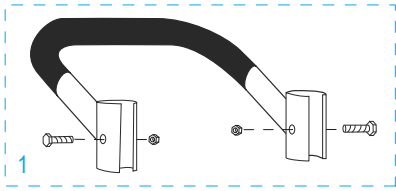

ULINE H-4124
DIABLITO 3-EN-1
DE ALUMINIO
CON LLANTAS DE GOMA SÓLIDA

01-800-295-5510
uline.mx

ULINE H-4124

DIABLITO 3-EN-1

DE ALUMINIO

CON LLANTAS DE GOMA SÓLIDA

01-800-295-5510

uline.mx

#	DESCRIPCIÓN	CANT.	NO. DE PARTE DE ULINE	NO. DE PARTE DEL FABRICANTE
1	Kit de accesorios del asa Incluye: • Asa (1) • Pernos (2) • Tuercas de seguridad (2)	1	H-4344	H-4344
2	Kit de accesorios del armazón trasero Incluye: • Armazón trasero (1) • Tapas de plástico (2) • Soportes de apoyo en Y (2) • Pernos (4) • Tuercas de seguridad (4)	1	H-4349	H-4349
3	Rueda Giratoria	2	H-4343	H-4343
4	Kit de accesorios de la barra de soporte Incluye: • Barra de soporte (1) • Pernos para la barra de soporte (2) • Tuercas de seguridad para la barra de soporte (2) • Soportes en L (2) • Pernos para los soportes en L (4) • Tuercas de seguridad para los soportes en L (4)	1	H-4350	H-4350
5	Kit de accesorios para el asa con mecanismo de bloqueo Incluye: • Asa con mecanismo de bloqueo (1) • Refuerzos para el asa (2) • Pernos para el asa (4) • Tuercas de seguridad para el asa (4) • Placa protectora (1) • Pernos para la placa protectora (2) • Tuercas de seguridad para la placa protectora (2)	1	H-4348	H-4348
6	Kit de Accesorios Para el Cerrojo Retenedor Incluye: • Cerrojo Retenedor (Perno en "L") (1) • Tuerca de Seguridad (1) • Tuerca de Mariposa (1) • Tuerca Ciega (1) • Rondana (1) • Arandela de Seguridad (1)	1	H-4346	H-4346
7	Kit del armazón Incluye: • Armazón (1) • Tapas de plástico (2)	1	H-4345	H-4345
8	Kit de accesorios para eje/llanta Incluye: • Eje (1) • Soporte para eje derecho (1) • Soporte para eje izquierdo (1) • Refuerzos para armazón (2) • Pernos (4) • Tuercas de seguridad (4) • Rondanas (8) • Pasadores redondos (2) • Pasadores de chaveta (2)	1	H-3199AXLEKT	H-3199AXLEKT