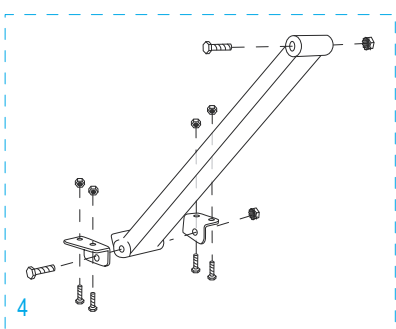

ULINE H-4124
DIABLITO 3-EN-1
DE ALUMINIO
CON LLANTAS DE GOMA SÓLIDA

01-800-295-5510
uline.mx

ULINE H-4124

DIABLITO 3-EN-1

DE ALUMINIO

CON LLANTAS DE GOMA SÓLIDA

01-800-295-5510

uline.mx

#	DESCRIPCIÓN	CANT.	NO. DE PARTE DE ULINE	NO. DE PARTE DEL FABRICANTE
1	Kit de accesorios del asa Incluye: • Asa (1) • Pernos (2) • Tuercas de seguridad (2)	1	H-4344	H-4344
2	Kit de accesorios del armazón trasero Incluye: • Armazón trasero (1) • Tapas de plástico (2) • Soportes de apoyo en Y (2) • Pernos (4) • Tuercas de seguridad (4)	1	H-4349	H-4349
3	Rueda Giratoria	2	H-4343	H-4343
4	Kit de accesorios de la barra de soporte Incluye: • Barra de soporte (1) • Pernos para la barra de soporte (2) • Tuercas de seguridad para la barra de soporte (2) • Soportes en L (2) • Pernos para los soportes en L (4) • Tuercas de seguridad para los soportes en L (4)	1	H-4350	H-4350
5	Kit de accesorios para el asa con mecanismo de bloqueo Incluye: • Asa con mecanismo de bloqueo (1) • Refuerzos para el asa (2) • Pernos para el asa (4) • Tuercas de seguridad para el asa (4) • Placa protectora (1) • Pernos para la placa protectora (2) • Tuercas de seguridad para la placa protectora (2)	1	H-4348	H-4348
6	Kit de Accesorios Para el Cerrojo Retenedor Incluye: • Cerrojo Retenedor (Perno en "L") (1) • Tuerca de Seguridad (1) • Tuerca de Mariposa (1) • Tuerca Ciega (1) • Rondana (1) • Arandela de Seguridad (1)	1	H-4346	H-4346
7	Kit del armazón Incluye: • Armazón (1) • Tapas de plástico (2)	1	H-4345	H-4345
8	Kit de accesorios para eje/llanta Incluye: • Eje (1) • Soporte para eje derecho (1) • Soporte para eje izquierdo (1) • Refuerzos para armazón (2) • Pernos (4) • Tuercas de seguridad (4) • Rondanas (8) • Pasadores redondos (2) • Pasadores de chaveta (2)	1	H-3199AXLEKT	H-3199AXLEKT