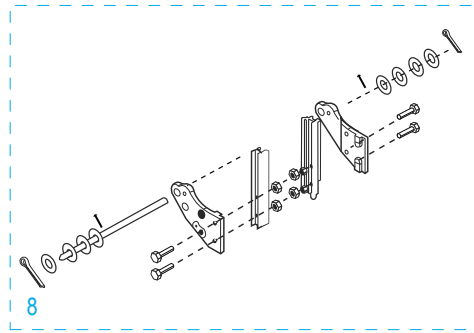

ULINE H-4124
DIABLITO 3-EN-1
DE ALUMINIO
CON LLANTAS DE GOMA SÓLIDA

01-800-295-5510
uline.mx

ULINE H-4124

DIABLITO 3-EN-1

DE ALUMINIO

CON LLANTAS DE GOMA SÓLIDA

01-800-295-5510

uline.mx

#	DESCRIPCIÓN	CANT.	NO. DE PARTE DE ULINE	NO. DE PARTE DEL FABRICANTE
1	Kit de accesorios del asa Incluye: • Asa (1) • Pernos (2) • Tuercas de seguridad (2)	1	H-4344	H-4344
2	Kit de accesorios del armazón trasero Incluye: • Armazón trasero (1) • Tapas de plástico (2) • Soportes de apoyo en Y (2) • Pernos (4) • Tuercas de seguridad (4)	1	H-4349	H-4349
3	Rueda Giratoria	2	H-4343	H-4343
4	Kit de accesorios de la barra de soporte Incluye: • Barra de soporte (1) • Pernos para la barra de soporte (2) • Tuercas de seguridad para la barra de soporte (2) • Soportes en L (2) • Pernos para los soportes en L (4) • Tuercas de seguridad para los soportes en L (4)	1	H-4350	H-4350
5	Kit de accesorios para el asa con mecanismo de bloqueo Incluye: • Asa con mecanismo de bloqueo (1) • Refuerzos para el asa (2) • Pernos para el asa (4) • Tuercas de seguridad para el asa (4) • Placa protectora (1) • Pernos para la placa protectora (2) • Tuercas de seguridad para la placa protectora (2)	1	H-4348	H-4348
6	Kit de Accesorios Para el Cerrojo Retenedor Incluye: • Cerrojo Retenedor (Perno en "L") (1) • Tuerca de Seguridad (1) • Tuerca de Mariposa (1) • Tuerca Ciega (1) • Rondana (1) • Arandela de Seguridad (1)	1	H-4346	H-4346
7	Kit del armazón Incluye: • Armazón (1) • Tapas de plástico (2)	1	H-4345	H-4345
8	Kit de accesorios para eje/llanta Incluye: • Eje (1) • Soporte para eje derecho (1) • Soporte para eje izquierdo (1) • Refuerzos para armazón (2) • Pernos (4) • Tuercas de seguridad (4) • Rondanas (8) • Pasadores redondos (2) • Pasadores de chaveta (2)	1	H-3199AXLEKT	H-3199AXLEKT