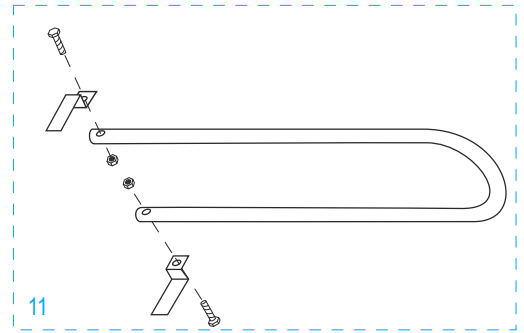

ULINE H-4124
DIABLITO 3-EN-1
DE ALUMINIO
CON LLANTAS DE GOMA SÓLIDA

01-800-295-5510
uline.mx

ULINE H-4124

DIABLITO 3-EN-1

DE ALUMINIO

CON LLANTAS DE GOMA SÓLIDA

01-800-295-5510

uline.mx

#	DESCRIPCIÓN	CANT.	NO. DE PARTE DE ULINE	NO. DE PARTE DEL FABRICANTE
1	Kit de accesorios del asa Incluye: • Asa (1) • Pernos (2) • Tuercas de seguridad (2)	1	H-4344	H-4344
2	Kit de accesorios del armazón trasero Incluye: • Armazón trasero (1) • Tapas de plástico (2) • Soportes de apoyo en Y (2) • Pernos (4) • Tuercas de seguridad (4)	1	H-4349	H-4349
3	Rueda Giratoria	2	H-4343	H-4343
4	Kit de accesorios de la barra de soporte Incluye: • Barra de soporte (1) • Pernos para la barra de soporte (2) • Tuercas de seguridad para la barra de soporte (2) • Soportes en L (2) • Pernos para los soportes en L (4) • Tuercas de seguridad para los soportes en L (4)	1	H-4350	H-4350
5	Kit de accesorios para el asa con mecanismo de bloqueo Incluye: • Asa con mecanismo de bloqueo (1) • Refuerzos para el asa (2) • Pernos para el asa (4) • Tuercas de seguridad para el asa (4) • Placa protectora (1) • Pernos para la placa protectora (2) • Tuercas de seguridad para la placa protectora (2)	1	H-4348	H-4348
6	Kit de Accesorios Para el Cerrojo Retenedor Incluye: • Cerrojo Retenedor (Perno en "L") (1) • Tuerca de Seguridad (1) • Tuerca de Mariposa (1) • Tuerca Ciega (1) • Rondana (1) • Arandela de Seguridad (1)	1	H-4346	H-4346
7	Kit del armazón Incluye: • Armazón (1) • Tapas de plástico (2)	1	H-4345	H-4345
8	Kit de accesorios para eje/llanta Incluye: • Eje (1) • Soporte para eje derecho (1) • Soporte para eje izquierdo (1) • Refuerzos para armazón (2) • Pernos (4) • Tuercas de seguridad (4) • Rondanas (8) • Pasadores redondos (2) • Pasadores de chaveta (2)	1	H-3199AXLEKT	H-3199AXLEKT