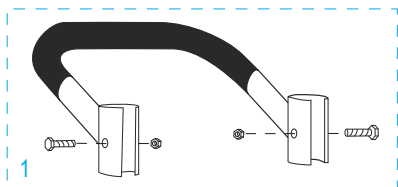

ULINE H-4124

3-IN-1 ALUMINUM HAND TRUCK

WITH SOLID RUBBER WHEELS

1-800-295-5510
uline.com

ULINE H-4124
**3-IN-1 ALUMINUM
HAND TRUCK**

1-800-295-5510
uline.com

WITH SOLID RUBBER WHEELS

#	DESCRIPTION	QTY.	ULINE PART NO.	MFG. PART NO.
1	Handle Hardware Kit Includes: • Handle (1) • Bolts (2) • Locknuts (2)	1	H-4344	H-4344
2	Back Frame Hardware Kit Includes: • Back Frame (1) • Plastic Caps (2) • Y Bracket Supports (2) • Bolts (4) • Locknuts (4)	1	H-4349	H-4349
3	Swivel Caster	2	H-4343	H-4343
4	Support Bar Hardware Kit Includes: • Support Bar (1) • Support Bar Bolts (2) • Support Bar Locknuts (2) • L Brackets (2) • L Bracket Bolts (4) • L Bracket Locknuts (4)	1	H-4350	H-4350
5	Handle w/ Locking Mechanism Hardware Kit Includes: • Handle w/ Locking Mechanism (1) • Handle Reinforcements (2) • Handle Bolts (4) • Handle Locknuts (4) • Guard Plate (1) • Guard Plate Bolts (2) • Guard Plate Locknuts (2)	1	H-4348	H-4348
6	Retaining Latch Hardware Kit Includes: • Retaining Latch ("L" Bolt) (1) • Locknut (1) • Wing Nut (1) • Acorn Nut (1) • Washer (1) • Lock Washer (1)	1	H-4346	H-4346
7	Frame Kit Includes: • Frame (1) • Plastic Caps (2)	1	H-4345	H-4345
8	Axle / Wheel Hardware Kit Includes: • Axle (1) • Right Axle Support (1) • Left Axle Support (1) • Frame Reinforcements (2) • Bolts (4) • Locknuts (4) • Washers (8) • Round Pins (2) • Cotter Pins (2)	1	H-3199AXLEKT	H-3199AXLEKT