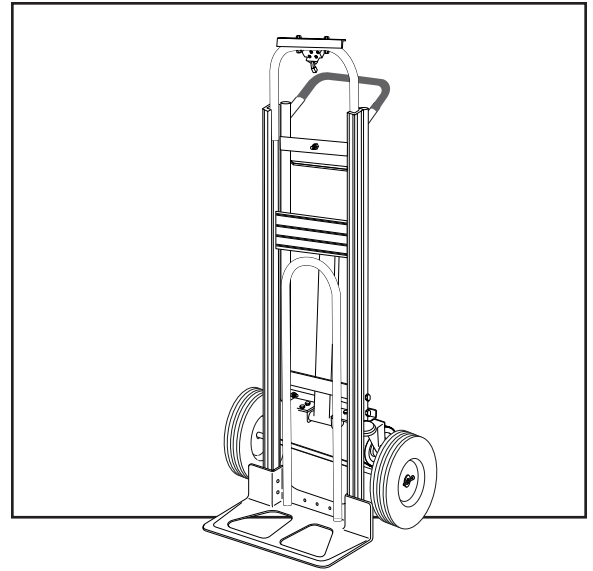

ULINE H-4124
DIABLITO 3-EN-1
DE ALUMINIO
CON LLANTAS DE GOMA SÓLIDA

01-800-295-5510
uline.mx

ULINE H-4124

DIABLITO 3-EN-1

DE ALUMINIO

CON LLANTAS DE GOMA SÓLIDA

01-800-295-5510

uline.mx

#	DESCRIPCIÓN	CANT.	NO. DE PARTE DE ULINE	NO. DE PARTE DEL FABRICANTE
1	Kit de accesorios del asa Incluye: • Asa (1) • Pernos (2) • Tuercas de seguridad (2)	1	H-4344	H-4344
2	Kit de accesorios del armazón trasero Incluye: • Armazón trasero (1) • Tapas de plástico (2) • Soportes de apoyo en Y (2) • Pernos (4) • Tuercas de seguridad (4)	1	H-4349	H-4349
3	Rueda Giratoria	2	H-4343	H-4343
4	Kit de accesorios de la barra de soporte Incluye: • Barra de soporte (1) • Pernos para la barra de soporte (2) • Tuercas de seguridad para la barra de soporte (2) • Soportes en L (2) • Pernos para los soportes en L (4) • Tuercas de seguridad para los soportes en L (4)	1	H-4350	H-4350
5	Kit de accesorios para el asa con mecanismo de bloqueo Incluye: • Asa con mecanismo de bloqueo (1) • Refuerzos para el asa (2) • Pernos para el asa (4) • Tuercas de seguridad para el asa (4) • Placa protectora (1) • Pernos para la placa protectora (2) • Tuercas de seguridad para la placa protectora (2)	1	H-4348	H-4348
6	Kit de Accesorios Para el Cerrojo Retenedor Incluye: • Cerrojo Retenedor (Perno en "L") (1) • Tuerca de Seguridad (1) • Tuerca de Mariposa (1) • Tuerca Ciega (1) • Rondana (1) • Arandela de Seguridad (1)	1	H-4346	H-4346
7	Kit del armazón Incluye: • Armazón (1) • Tapas de plástico (2)	1	H-4345	H-4345
8	Kit de accesorios para eje/llanta Incluye: • Eje (1) • Soporte para eje derecho (1) • Soporte para eje izquierdo (1) • Refuerzos para armazón (2) • Pernos (4) • Tuercas de seguridad (4) • Rondanas (8) • Pasadores redondos (2) • Pasadores de chaveta (2)	1	H-3199AXLEKT	H-3199AXLEKT