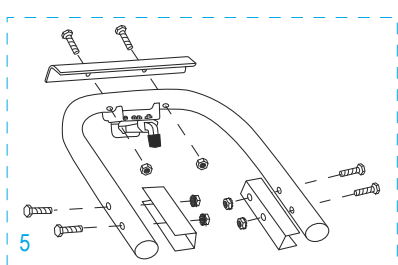

ULINE H-4124

3-IN-1 ALUMINUM HAND TRUCK

WITH SOLID RUBBER WHEELS

1-800-295-5510
uline.com

ULINE H-4124
**3-IN-1 ALUMINUM
HAND TRUCK**

1-800-295-5510
uline.com

WITH SOLID RUBBER WHEELS

#	DESCRIPTION	QTY.	ULINE PART NO.	MFG. PART NO.
1	Handle Hardware Kit Includes: • Handle (1) • Bolts (2) • Locknuts (2)	1	H-4344	H-4344
2	Back Frame Hardware Kit Includes: • Back Frame (1) • Plastic Caps (2) • Y Bracket Supports (2) • Bolts (4) • Locknuts (4)	1	H-4349	H-4349
3	Swivel Caster	2	H-4343	H-4343
4	Support Bar Hardware Kit Includes: • Support Bar (1) • Support Bar Bolts (2) • Support Bar Locknuts (2) • L Brackets (2) • L Bracket Bolts (4) • L Bracket Locknuts (4)	1	H-4350	H-4350
5	Handle w/ Locking Mechanism Hardware Kit Includes: • Handle w/ Locking Mechanism (1) • Handle Reinforcements (2) • Handle Bolts (4) • Handle Locknuts (4) • Guard Plate (1) • Guard Plate Bolts (2) • Guard Plate Locknuts (2)	1	H-4348	H-4348
6	Retaining Latch Hardware Kit Includes: • Retaining Latch ("L" Bolt) (1) • Locknut (1) • Wing Nut (1) • Acorn Nut (1) • Washer (1) • Lock Washer (1)	1	H-4346	H-4346
7	Frame Kit Includes: • Frame (1) • Plastic Caps (2)	1	H-4345	H-4345
8	Axle / Wheel Hardware Kit Includes: • Axle (1) • Right Axle Support (1) • Left Axle Support (1) • Frame Reinforcements (2) • Bolts (4) • Locknuts (4) • Washers (8) • Round Pins (2) • Cotter Pins (2)	1	H-3199AXLEKT	H-3199AXLEKT

ULINE H-4124
**3-IN-1 ALUMINUM
 HAND TRUCK**

1-800-295-5510
 uline.com

WITH SOLID RUBBER WHEELS

#	DESCRIPTION	QTY	ULINE PART NO.	MFG. PART NO.
9	Wheel Hardware Kit* Includes: <ul style="list-style-type: none"> • Wheel (1) • Washers (2) • Spacer (1) • Cotter Pin (1) 	2	H-3358	CXR/W005P
10	Nose Plate	1	H-1363-NOSE	M2Y/HS-01-P041UL
11	Folding Nose Extension Hardware Kit Includes: <ul style="list-style-type: none"> • Folding Nose Extension (1) • Fasteners (2) • Bolts (2) • Locknuts (2) 	1	H-4347	H-4347