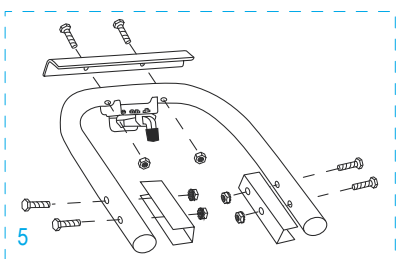

ULINE H-4124
DIABLITO 3-EN-1
DE ALUMINIO
CON LLANTAS DE GOMA SÓLIDA

01-800-295-5510
uline.mx

ULINE H-4124

DIABLITO 3-EN-1

DE ALUMINIO

CON LLANTAS DE GOMA SÓLIDA

01-800-295-5510

uline.mx

#	DESCRIPCIÓN	CANT.	NO. DE PARTE DE ULINE	NO. DE PARTE DEL FABRICANTE
1	Kit de accesorios del asa Incluye: • Asa (1) • Pernos (2) • Tuercas de seguridad (2)	1	H-4344	H-4344
2	Kit de accesorios del armazón trasero Incluye: • Armazón trasero (1) • Tapas de plástico (2) • Soportes de apoyo en Y (2) • Pernos (4) • Tuercas de seguridad (4)	1	H-4349	H-4349
3	Rueda Giratoria	2	H-4343	H-4343
4	Kit de accesorios de la barra de soporte Incluye: • Barra de soporte (1) • Pernos para la barra de soporte (2) • Tuercas de seguridad para la barra de soporte (2) • Soportes en L (2) • Pernos para los soportes en L (4) • Tuercas de seguridad para los soportes en L (4)	1	H-4350	H-4350
5	Kit de accesorios para el asa con mecanismo de bloqueo Incluye: • Asa con mecanismo de bloqueo (1) • Refuerzos para el asa (2) • Pernos para el asa (4) • Tuercas de seguridad para el asa (4) • Placa protectora (1) • Pernos para la placa protectora (2) • Tuercas de seguridad para la placa protectora (2)	1	H-4348	H-4348
6	Kit de Accesorios Para el Cerrojo Retenedor Incluye: • Cerrojo Retenedor (Perno en "L") (1) • Tuerca de Seguridad (1) • Tuerca de Mariposa (1) • Tuerca Ciega (1) • Rondana (1) • Arandela de Seguridad (1)	1	H-4346	H-4346
7	Kit del armazón Incluye: • Armazón (1) • Tapas de plástico (2)	1	H-4345	H-4345
8	Kit de accesorios para eje/llanta Incluye: • Eje (1) • Soporte para eje derecho (1) • Soporte para eje izquierdo (1) • Refuerzos para armazón (2) • Pernos (4) • Tuercas de seguridad (4) • Rondanas (8) • Pasadores redondos (2) • Pasadores de chaveta (2)	1	H-3199AXLEKT	H-3199AXLEKT