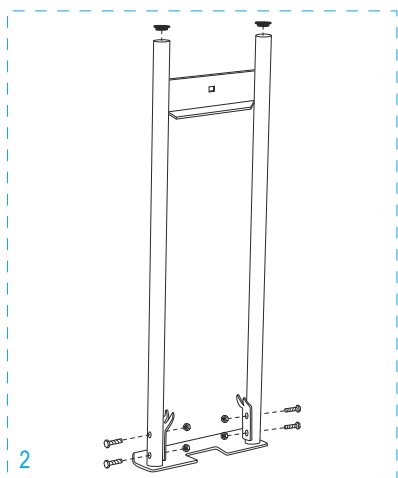

ULINE H-4124

3-IN-1 ALUMINUM HAND TRUCK

WITH SOLID RUBBER WHEELS

1-800-295-5510
uline.com

ULINE H-4124
**3-IN-1 ALUMINUM
HAND TRUCK**

1-800-295-5510
uline.com

WITH SOLID RUBBER WHEELS

#	DESCRIPTION	QTY.	ULINE PART NO.	MFG. PART NO.
1	Handle Hardware Kit Includes: • Handle (1) • Bolts (2) • Locknuts (2)	1	H-4344	H-4344
2	Back Frame Hardware Kit Includes: • Back Frame (1) • Plastic Caps (2) • Y Bracket Supports (2) • Bolts (4) • Locknuts (4)	1	H-4349	H-4349
3	Swivel Caster	2	H-4343	H-4343
4	Support Bar Hardware Kit Includes: • Support Bar (1) • Support Bar Bolts (2) • Support Bar Locknuts (2) • L Brackets (2) • L Bracket Bolts (4) • L Bracket Locknuts (4)	1	H-4350	H-4350
5	Handle w/ Locking Mechanism Hardware Kit Includes: • Handle w/ Locking Mechanism (1) • Handle Reinforcements (2) • Handle Bolts (4) • Handle Locknuts (4) • Guard Plate (1) • Guard Plate Bolts (2) • Guard Plate Locknuts (2)	1	H-4348	H-4348
6	Retaining Latch Hardware Kit Includes: • Retaining Latch ("L" Bolt) (1) • Locknut (1) • Wing Nut (1) • Acorn Nut (1) • Washer (1) • Lock Washer (1)	1	H-4346	H-4346
7	Frame Kit Includes: • Frame (1) • Plastic Caps (2)	1	H-4345	H-4345
8	Axle / Wheel Hardware Kit Includes: • Axle (1) • Right Axle Support (1) • Left Axle Support (1) • Frame Reinforcements (2) • Bolts (4) • Locknuts (4) • Washers (8) • Round Pins (2) • Cotter Pins (2)	1	H-3199AXLEKT	H-3199AXLEKT

ULINE H-4124
**3-IN-1 ALUMINUM
 HAND TRUCK**

1-800-295-5510
 uline.com

WITH SOLID RUBBER WHEELS

#	DESCRIPTION	QTY	ULINE PART NO.	MFG. PART NO.
9	Wheel Hardware Kit* Includes: <ul style="list-style-type: none"> • Wheel (1) • Washers (2) • Spacer (1) • Cotter Pin (1) 	2	H-3358	CXR/W005P
10	Nose Plate	1	H-1363-NOSE	M2Y/HS-01-P041UL
11	Folding Nose Extension Hardware Kit Includes: <ul style="list-style-type: none"> • Folding Nose Extension (1) • Fasteners (2) • Bolts (2) • Locknuts (2) 	1	H-4347	H-4347