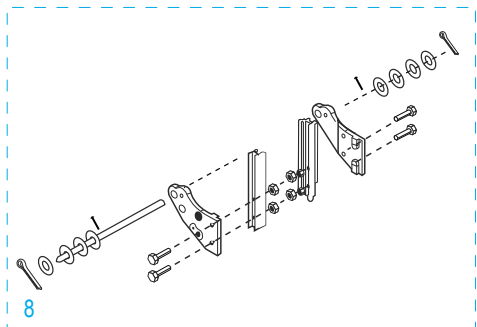

## 3-IN-1 ALUMINUM HAND TRUCK

WITH SOLID RUBBER WHEELS

1-800-295-5510  
uline.com

**ULINE** H-4124  
**3-IN-1 ALUMINUM  
HAND TRUCK**

1-800-295-5510  
uline.com

**WITH SOLID RUBBER WHEELS**

#	DESCRIPTION	QTY.	ULINE PART NO.	MFG. PART NO.
1	<b>Handle Hardware Kit</b> Includes: • Handle (1) • Bolts (2) • Locknuts (2)	1	H-4344	H-4344
2	<b>Back Frame Hardware Kit</b> Includes: • Back Frame (1) • Plastic Caps (2) • Y Bracket Supports (2) • Bolts (4) • Locknuts (4)	1	H-4349	H-4349
3	Swivel Caster	2	H-4343	H-4343
4	<b>Support Bar Hardware Kit</b> Includes: • Support Bar (1) • Support Bar Bolts (2) • Support Bar Locknuts (2) • L Brackets (2) • L Bracket Bolts (4) • L Bracket Locknuts (4)	1	H-4350	H-4350
5	<b>Handle w/ Locking Mechanism Hardware Kit</b> Includes: • Handle w/ Locking Mechanism (1) • Handle Reinforcements (2) • Handle Bolts (4) • Handle Locknuts (4) • Guard Plate (1) • Guard Plate Bolts (2) • Guard Plate Locknuts (2)	1	H-4348	H-4348
6	<b>Retaining Latch Hardware Kit</b> Includes: • Retaining Latch ("L" Bolt) (1) • Locknut (1) • Wing Nut (1) • Acorn Nut (1) • Washer (1) • Lock Washer (1)	1	H-4346	H-4346
7	<b>Frame Kit</b> Includes: • Frame (1) • Plastic Caps (2)	1	H-4345	H-4345
8	<b>Axle / Wheel Hardware Kit</b> Includes: • Axle (1) • Right Axle Support (1) • Left Axle Support (1) • Frame Reinforcements (2) • Bolts (4) • Locknuts (4) • Washers (8) • Round Pins (2) • Cotter Pins (2)	1	H-3199AXLEKT	H-3199AXLEKT