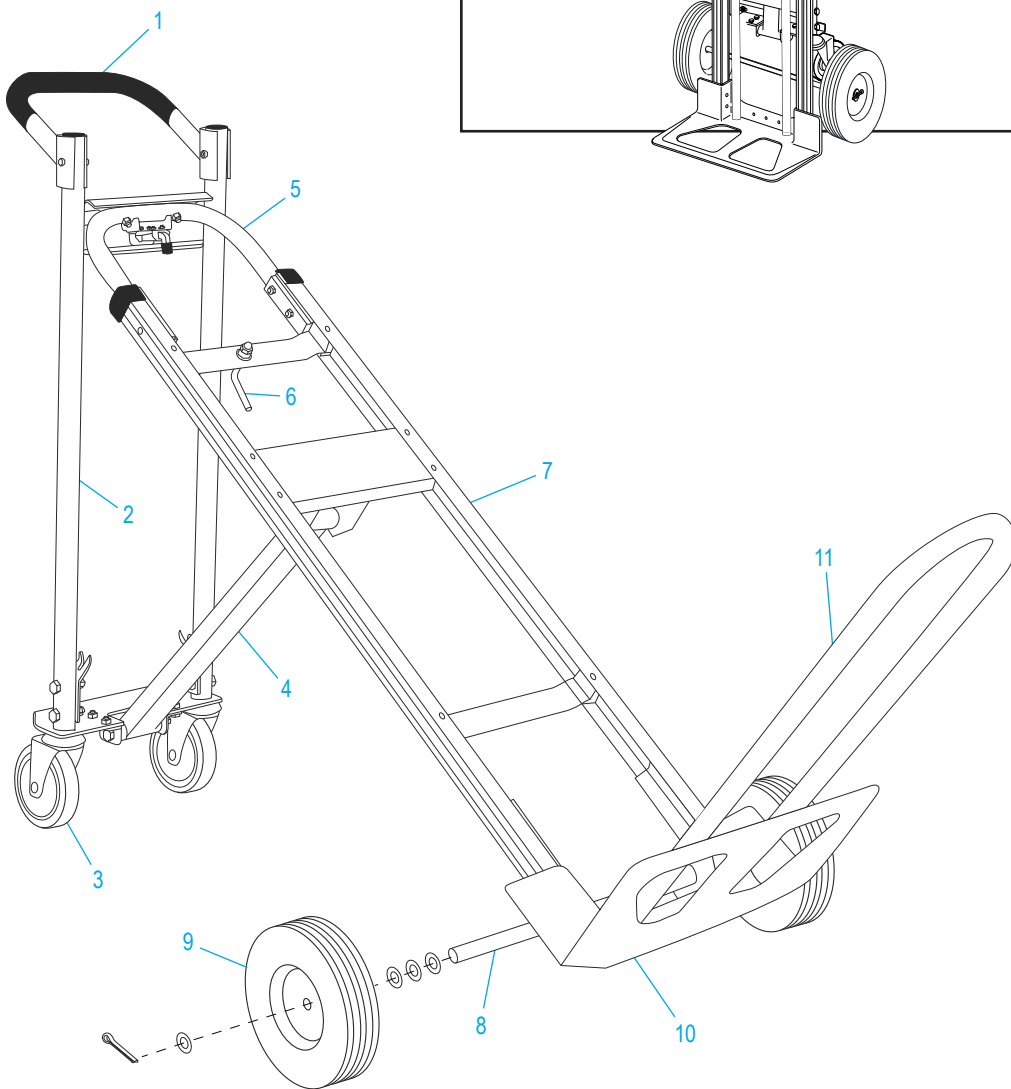

ULINE H-4124

3-IN-1 ALUMINUM HAND TRUCK

WITH SOLID RUBBER WHEELS

1-800-295-5510
uline.com

ULINE H-4124
**3-IN-1 ALUMINUM
HAND TRUCK**

1-800-295-5510
uline.com

WITH SOLID RUBBER WHEELS

#	DESCRIPTION	QTY.	ULINE PART NO.	MFG. PART NO.
1	Handle Hardware Kit Includes: • Handle (1) • Bolts (2) • Locknuts (2)	1	H-4344	H-4344
2	Back Frame Hardware Kit Includes: • Back Frame (1) • Plastic Caps (2) • Y Bracket Supports (2) • Bolts (4) • Locknuts (4)	1	H-4349	H-4349
3	Swivel Caster	2	H-4343	H-4343
4	Support Bar Hardware Kit Includes: • Support Bar (1) • Support Bar Bolts (2) • Support Bar Locknuts (2) • L Brackets (2) • L Bracket Bolts (4) • L Bracket Locknuts (4)	1	H-4350	H-4350
5	Handle w/ Locking Mechanism Hardware Kit Includes: • Handle w/ Locking Mechanism (1) • Handle Reinforcements (2) • Handle Bolts (4) • Handle Locknuts (4) • Guard Plate (1) • Guard Plate Bolts (2) • Guard Plate Locknuts (2)	1	H-4348	H-4348
6	Retaining Latch Hardware Kit Includes: • Retaining Latch ("L" Bolt) (1) • Locknut (1) • Wing Nut (1) • Acorn Nut (1) • Washer (1) • Lock Washer (1)	1	H-4346	H-4346
7	Frame Kit Includes: • Frame (1) • Plastic Caps (2)	1	H-4345	H-4345
8	Axle / Wheel Hardware Kit Includes: • Axle (1) • Right Axle Support (1) • Left Axle Support (1) • Frame Reinforcements (2) • Bolts (4) • Locknuts (4) • Washers (8) • Round Pins (2) • Cotter Pins (2)	1	H-3199AXLEKT	H-3199AXLEKT

ULINE H-4124
**3-IN-1 ALUMINUM
 HAND TRUCK**

1-800-295-5510
 uline.com

WITH SOLID RUBBER WHEELS

#	DESCRIPTION	QTY	ULINE PART NO.	MFG. PART NO.
9	Wheel Hardware Kit* Includes: <ul style="list-style-type: none"> • Wheel (1) • Washers (2) • Spacer (1) • Cotter Pin (1) 	2	H-3358	CXR/W005P
10	Nose Plate	1	H-1363-NOSE	M2Y/HS-01-P041UL
11	Folding Nose Extension Hardware Kit Includes: <ul style="list-style-type: none"> • Folding Nose Extension (1) • Fasteners (2) • Bolts (2) • Locknuts (2) 	1	H-4347	H-4347