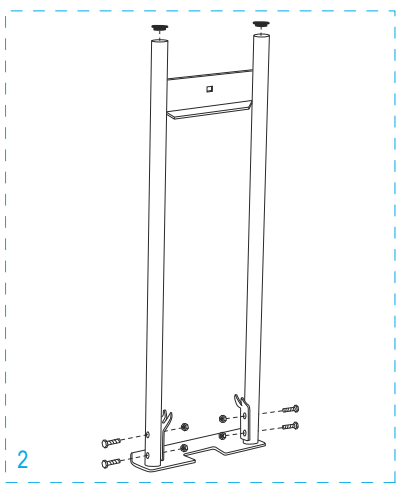

ULINE H-4124
DIABLITO 3-EN-1
DE ALUMINIO
CON LLANTAS DE GOMA SÓLIDA

01-800-295-5510
uline.mx

ULINE H-4124

DIABLITO 3-EN-1

DE ALUMINIO

CON LLANTAS DE GOMA SÓLIDA

01-800-295-5510

uline.mx

#	DESCRIPCIÓN	CANT.	NO. DE PARTE DE ULINE	NO. DE PARTE DEL FABRICANTE
1	Kit de accesorios del asa Incluye: • Asa (1) • Pernos (2) • Tuercas de seguridad (2)	1	H-4344	H-4344
2	Kit de accesorios del armazón trasero Incluye: • Armazón trasero (1) • Tapas de plástico (2) • Soportes de apoyo en Y (2) • Pernos (4) • Tuercas de seguridad (4)	1	H-4349	H-4349
3	Rueda Giratoria	2	H-4343	H-4343
4	Kit de accesorios de la barra de soporte Incluye: • Barra de soporte (1) • Pernos para la barra de soporte (2) • Tuercas de seguridad para la barra de soporte (2) • Soportes en L (2) • Pernos para los soportes en L (4) • Tuercas de seguridad para los soportes en L (4)	1	H-4350	H-4350
5	Kit de accesorios para el asa con mecanismo de bloqueo Incluye: • Asa con mecanismo de bloqueo (1) • Refuerzos para el asa (2) • Pernos para el asa (4) • Tuercas de seguridad para el asa (4) • Placa protectora (1) • Pernos para la placa protectora (2) • Tuercas de seguridad para la placa protectora (2)	1	H-4348	H-4348
6	Kit de Accesorios Para el Cerrojo Retenedor Incluye: • Cerrojo Retenedor (Perno en "L") (1) • Tuerca de Seguridad (1) • Tuerca de Mariposa (1) • Tuerca Ciega (1) • Rondana (1) • Arandela de Seguridad (1)	1	H-4346	H-4346
7	Kit del armazón Incluye: • Armazón (1) • Tapas de plástico (2)	1	H-4345	H-4345
8	Kit de accesorios para eje/llanta Incluye: • Eje (1) • Soporte para eje derecho (1) • Soporte para eje izquierdo (1) • Refuerzos para armazón (2) • Pernos (4) • Tuercas de seguridad (4) • Rondanas (8) • Pasadores redondos (2) • Pasadores de chaveta (2)	1	H-3199AXLEKT	H-3199AXLEKT