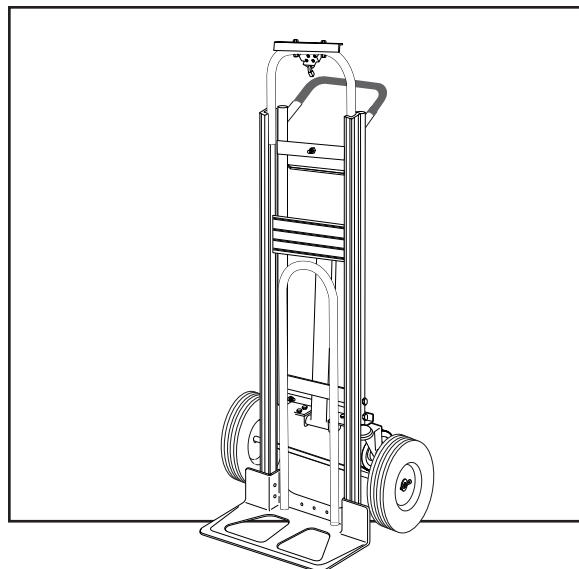

## 3-IN-1 ALUMINUM HAND TRUCK

WITH SOLID RUBBER WHEELS

1-800-295-5510  
uline.com

**ULINE** H-4124  
**3-IN-1 ALUMINUM  
HAND TRUCK**

1-800-295-5510  
uline.com

**WITH SOLID RUBBER WHEELS**

#	DESCRIPTION	QTY.	ULINE PART NO.	MFG. PART NO.
1	<b>Handle Hardware Kit</b> Includes: • Handle (1) • Bolts (2) • Locknuts (2)	1	H-4344	H-4344
2	<b>Back Frame Hardware Kit</b> Includes: • Back Frame (1) • Plastic Caps (2) • Y Bracket Supports (2) • Bolts (4) • Locknuts (4)	1	H-4349	H-4349
3	Swivel Caster	2	H-4343	H-4343
4	<b>Support Bar Hardware Kit</b> Includes: • Support Bar (1) • Support Bar Bolts (2) • Support Bar Locknuts (2) • L Brackets (2) • L Bracket Bolts (4) • L Bracket Locknuts (4)	1	H-4350	H-4350
5	<b>Handle w/ Locking Mechanism Hardware Kit</b> Includes: • Handle w/ Locking Mechanism (1) • Handle Reinforcements (2) • Handle Bolts (4) • Handle Locknuts (4) • Guard Plate (1) • Guard Plate Bolts (2) • Guard Plate Locknuts (2)	1	H-4348	H-4348
6	<b>Retaining Latch Hardware Kit</b> Includes: • Retaining Latch ("L" Bolt) (1) • Locknut (1) • Wing Nut (1) • Acorn Nut (1) • Washer (1) • Lock Washer (1)	1	H-4346	H-4346
7	<b>Frame Kit</b> Includes: • Frame (1) • Plastic Caps (2)	1	H-4345	H-4345
8	<b>Axle / Wheel Hardware Kit</b> Includes: • Axle (1) • Right Axle Support (1) • Left Axle Support (1) • Frame Reinforcements (2) • Bolts (4) • Locknuts (4) • Washers (8) • Round Pins (2) • Cotter Pins (2)	1	H-3199AXLEKT	H-3199AXLEKT