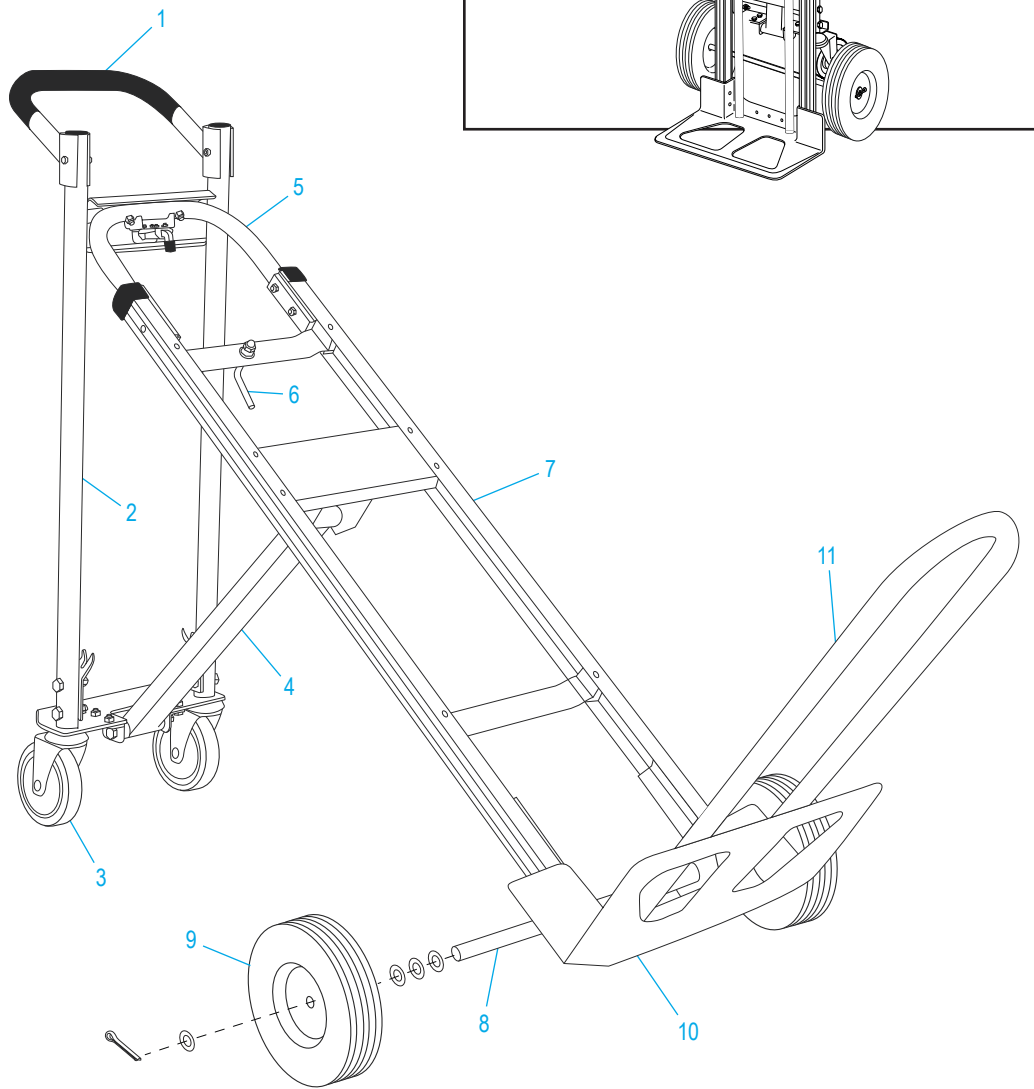

ULINE H-4124
DIABLITO 3-EN-1
DE ALUMINIO
CON LLANTAS DE GOMA SÓLIDA

01-800-295-5510
uline.mx

ULINE H-4124

DIABLITO 3-EN-1

DE ALUMINIO

CON LLANTAS DE GOMA SÓLIDA

01-800-295-5510

uline.mx

#	DESCRIPCIÓN	CANT.	NO. DE PARTE DE ULINE	NO. DE PARTE DEL FABRICANTE
1	Kit de accesorios del asa Incluye: • Asa (1) • Pernos (2) • Tuercas de seguridad (2)	1	H-4344	H-4344
2	Kit de accesorios del armazón trasero Incluye: • Armazón trasero (1) • Tapas de plástico (2) • Soportes de apoyo en Y (2) • Pernos (4) • Tuercas de seguridad (4)	1	H-4349	H-4349
3	Rueda Giratoria	2	H-4343	H-4343
4	Kit de accesorios de la barra de soporte Incluye: • Barra de soporte (1) • Pernos para la barra de soporte (2) • Tuercas de seguridad para la barra de soporte (2) • Soportes en L (2) • Pernos para los soportes en L (4) • Tuercas de seguridad para los soportes en L (4)	1	H-4350	H-4350
5	Kit de accesorios para el asa con mecanismo de bloqueo Incluye: • Asa con mecanismo de bloqueo (1) • Refuerzos para el asa (2) • Pernos para el asa (4) • Tuercas de seguridad para el asa (4) • Placa protectora (1) • Pernos para la placa protectora (2) • Tuercas de seguridad para la placa protectora (2)	1	H-4348	H-4348
6	Kit de Accesorios Para el Cerrojo Retenedor Incluye: • Cerrojo Retenedor (Perno en "L") (1) • Tuerca de Seguridad (1) • Tuerca de Mariposa (1) • Tuerca Ciega (1) • Rondana (1) • Arandela de Seguridad (1)	1	H-4346	H-4346
7	Kit del armazón Incluye: • Armazón (1) • Tapas de plástico (2)	1	H-4345	H-4345
8	Kit de accesorios para eje/llanta Incluye: • Eje (1) • Soporte para eje derecho (1) • Soporte para eje izquierdo (1) • Refuerzos para armazón (2) • Pernos (4) • Tuercas de seguridad (4) • Rondanas (8) • Pasadores redondos (2) • Pasadores de chaveta (2)	1	H-3199AXLEKT	H-3199AXLEKT