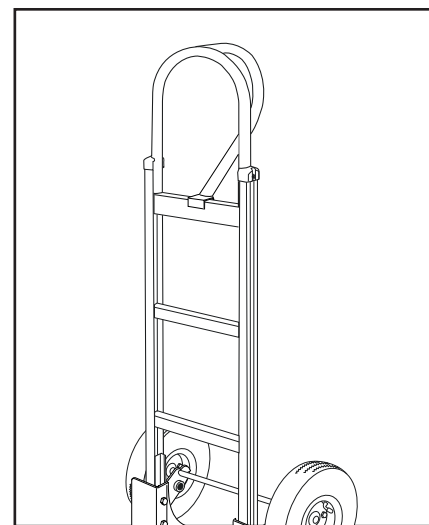

ULINE H-4885

**DIABLITO DE
ALUMINIO ESTÁNDAR**
ASA CURVADA Y LLANTAS NEUMÁTICAS

01-800-295-5510

uline.mx

DIABLITO DE ALUMINIO ESTÁNDAR

ASA CURVADA Y LLANTAS NEUMÁTICAS

#	DESCRIPCIÓN	CANT.	NO. DE PARTE DE ULINE	NO. DE PARTE DEL FABRICANTE
1	Kit de Accesorios del Asa Incluye: • Asa (1) • Pernos (4) • Tuercas de Seguridad (4)	1	H-4886	CTG/HS-15-P048-P
2	Kit del Armazón Incluye: • Armazón (1) • Tapas de Plástico (2)	1	H-4494	CTG/HS-15-P093CCK
3	Kit de Accesorios para Eje/Llanta Incluye: • Eje (1) • Soporte para Eje Derecho (1) • Soporte para Eje Izquierdo (1) • Refuerzos para Armazón (2) • Pernos (4) • Tuercas de Seguridad (4) • Rondanas (2) • Separadores (2) • Pasadores Redondos (2) • Pasadores de Chaveta (2)	1	H-4493	CXR/HS-31460
4	Kit de Accesorios para Llanta* Incluye: • Llanta (1) • Rondanas (2) • Separador (1) • Pasador de Chaveta (1)	2	H-3359	CXR/W004P
5	Base	1	H-1361-NOSE	M2Y/HS-01-P042UL

*Se incluyen accesorios adicionales que no son necesarios para el ensamble.