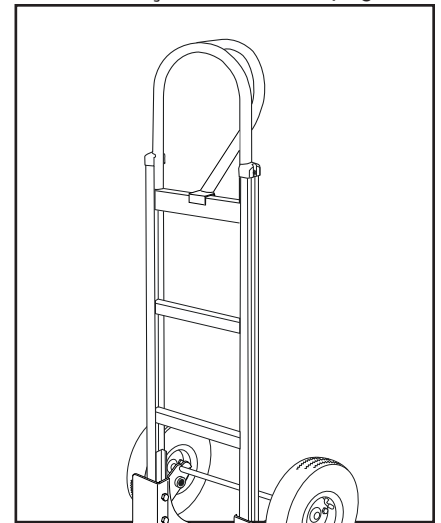

ULINE H-4885

ALUMINUM STANDARD

HAND TRUCK

LOOP HANDLE WITH PNEUMATIC WHEELS

1-800-295-5510
uline.com

Para Español, vea página 3-4.
Pour le français, consulter les pages 5-6.

ALUMINUM STANDARD**HAND TRUCK****LOOP HANDLE WITH PNEUMATIC WHEELS**

| # | DESCRIPTION | QTY. | ULINE PART NO. | MFG. PART NO. |
|---|--|------|----------------|-------------------|
| 1 | Handle Hardware Kit Includes: • Handle (1) • Bolts (4) • Locknuts (4) | 1 | H-4886 | CTG/HS-15-P048-P |
| 2 | Frame Kit Includes: • Frame (1) • Plastic Caps (2) | 1 | H-4494 | CTG/HS-15-P093CCK |
| 3 | Axle / Wheel Hardware Kit Includes: • Axle (1) • Right Axle Support (1) • Left Axle Support (1) • Frame Reinforcements (2) • Bolts (4) • Locknuts (4) • Washers (2) • Spacers (2) • Round Pins (2) • Cotter Pins (2) | 1 | H-4493 | CXR/HS-31460 |
| 4 | Wheel Hardware Kit* Includes: • Wheel (1) • Washers (2) • Spacer (1) • Cotter Pin (1) | 2 | H-3359 | CXR/W004P |
| 5 | Nose Plate | 1 | H-1361-NOSE | M2Y/HS-01-P042UL |