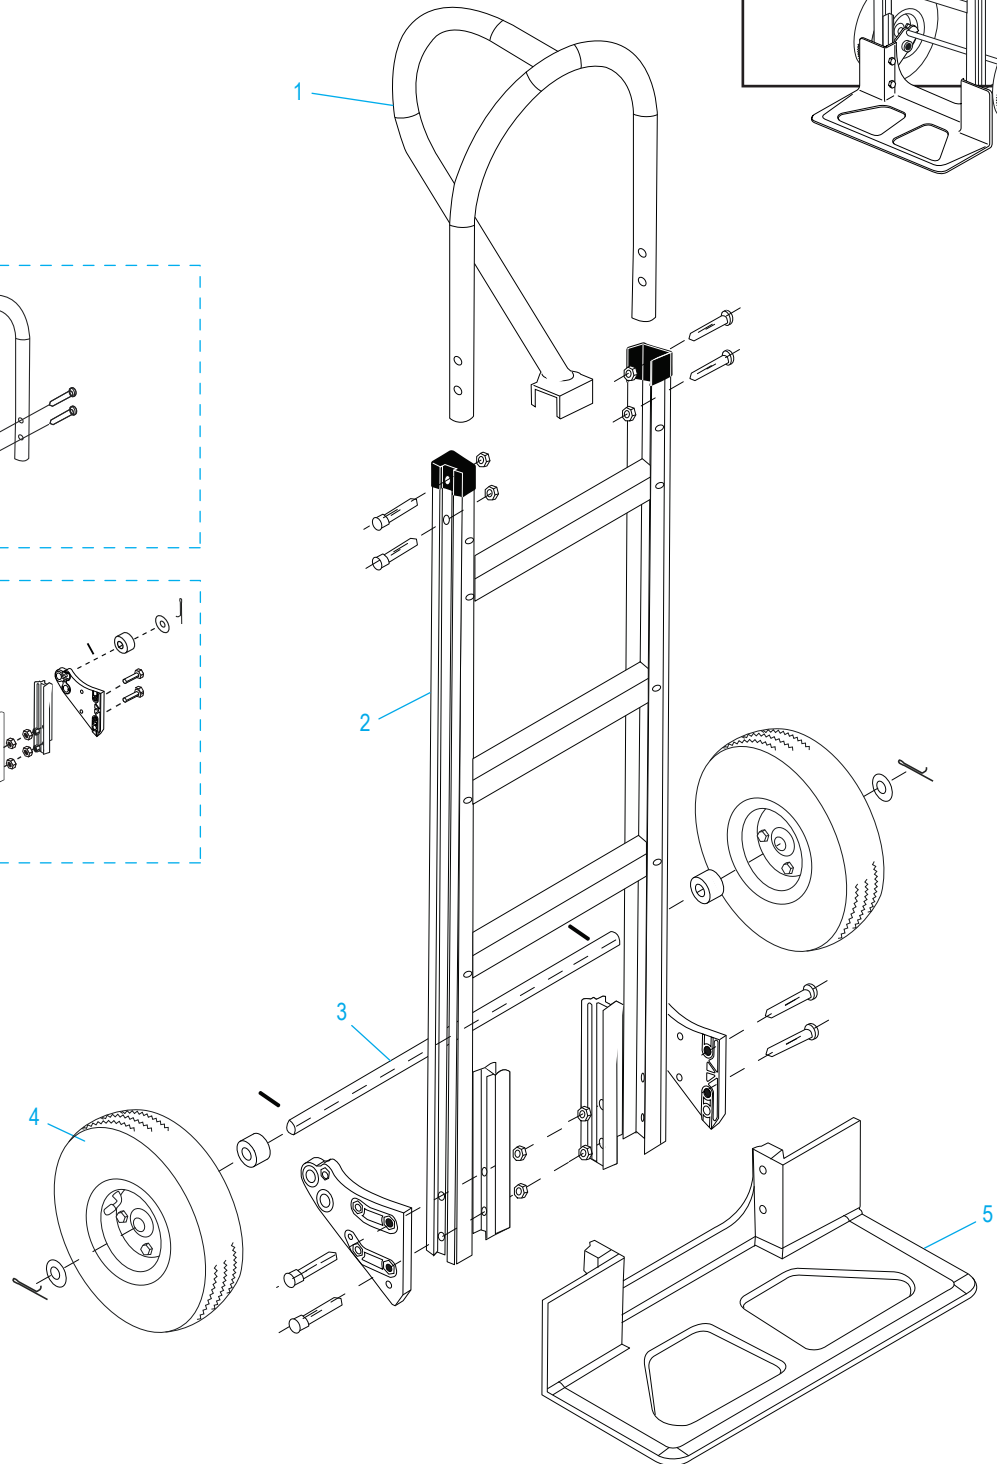

ULINE H-4885

ALUMINUM STANDARD

HAND TRUCK

LOOP HANDLE WITH PNEUMATIC WHEELS

1-800-295-5510
uline.com

Para Español, vea página 3-4.
Pour le français, consulter les pages 5-6.

ALUMINUM STANDARD

HAND TRUCK

LOOP HANDLE WITH PNEUMATIC WHEELS

#	DESCRIPTION	QTY.	ULINE PART NO.	MFG. PART NO.
1	Handle Hardware Kit Includes: • Handle (1) • Bolts (4) • Locknuts (4)	1	H-4886	CTG/HS-15-P048-P
2	Frame Kit Includes: • Frame (1) • Plastic Caps (2)	1	H-4494	CTG/HS-15-P093CCK
3	Axle / Wheel Hardware Kit Includes: • Axle (1) • Right Axle Support (1) • Left Axle Support (1) • Frame Reinforcements (2) • Bolts (4) • Locknuts (4) • Washers (2) • Spacers (2) • Round Pins (2) • Cotter Pins (2)	1	H-4493	CXR/HS-31460
4	Wheel Hardware Kit* Includes: • Wheel (1) • Washers (2) • Spacer (1) • Cotter Pin (1)	2	H-3359	CXR/W004P
5	Nose Plate	1	H-1361-NOSE	M2Y/HS-01-P042UL

*Includes additional hardware not required for assembly.