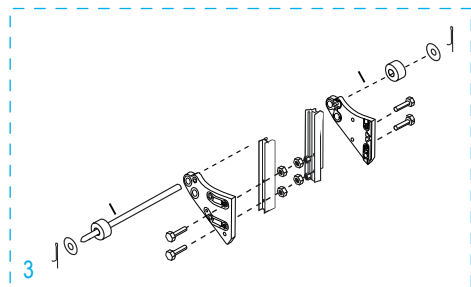

ULINE H-4885

**DIABLITO DE
ALUMINIO ESTÁNDAR**
ASA CURVADA Y LLANTAS NEUMÁTICAS

01-800-295-5510

uline.mx

DIABLITO DE ALUMINIO ESTÁNDAR

ASA CURVADA Y LLANTAS NEUMÁTICAS

#	DESCRIPCIÓN	CANT.	NO. DE PARTE DE ULINE	NO. DE PARTE DEL FABRICANTE
1	Kit de Accesorios del Asa Incluye: • Asa (1) • Pernos (4) • Tuercas de Seguridad (4)	1	H-4886	CTG/HS-15-P048-P
2	Kit del Armazón Incluye: • Armazón (1) • Tapas de Plástico (2)	1	H-4494	CTG/HS-15-P093CCK
3	Kit de Accesorios para Eje/Llanta Incluye: • Eje (1) • Soporte para Eje Derecho (1) • Soporte para Eje Izquierdo (1) • Refuerzos para Armazón (2) • Pernos (4) • Tuercas de Seguridad (4) • Rondanas (2) • Separadores (2) • Pasadores Redondos (2) • Pasadores de Chaveta (2)	1	H-4493	CXR/HS-31460
4	Kit de Accesorios para Llanta* Incluye: • Llanta (1) • Rondanas (2) • Separador (1) • Pasador de Chaveta (1)	2	H-3359	CXR/W004P
5	Base	1	H-1361-NOSE	M2Y/HS-01-P042UL

*Se incluyen accesorios adicionales que no son necesarios para el ensamble.