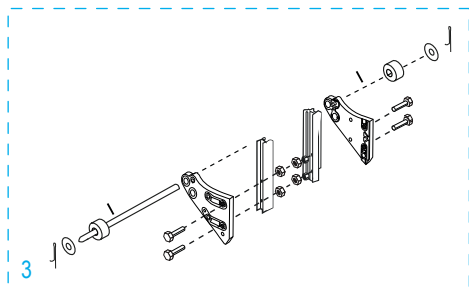

ULINE H-4885

ALUMINUM STANDARD

HAND TRUCK

LOOP HANDLE WITH PNEUMATIC WHEELS

1-800-295-5510
uline.com

Para Español, vea página 3-4.
Pour le français, consulter les pages 5-6.

ALUMINUM STANDARD

HAND TRUCK

LOOP HANDLE WITH PNEUMATIC WHEELS

#	DESCRIPTION	QTY.	ULINE PART NO.	MFG. PART NO.
1	Handle Hardware Kit Includes: • Handle (1) • Bolts (4) • Locknuts (4)	1	H-4886	CTG/HS-15-P048-P
2	Frame Kit Includes: • Frame (1) • Plastic Caps (2)	1	H-4494	CTG/HS-15-P093CCK
3	Axle / Wheel Hardware Kit Includes: • Axle (1) • Right Axle Support (1) • Left Axle Support (1) • Frame Reinforcements (2) • Bolts (4) • Locknuts (4) • Washers (2) • Spacers (2) • Round Pins (2) • Cotter Pins (2)	1	H-4493	CXR/HS-31460
4	Wheel Hardware Kit* Includes: • Wheel (1) • Washers (2) • Spacer (1) • Cotter Pin (1)	2	H-3359	CXR/W004P
5	Nose Plate	1	H-1361-NOSE	M2Y/HS-01-P042UL

*Includes additional hardware not required for assembly.