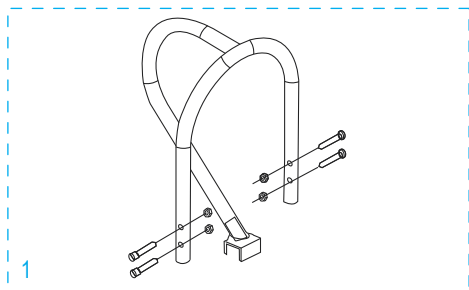

ULINE H-4885

ALUMINUM STANDARD

HAND TRUCK

LOOP HANDLE WITH PNEUMATIC WHEELS

1-800-295-5510
uline.com

Para Español, vea página 3-4.
Pour le français, consulter les pages 5-6.

ALUMINUM STANDARD

HAND TRUCK

LOOP HANDLE WITH PNEUMATIC WHEELS

#	DESCRIPTION	QTY.	ULINE PART NO.	MFG. PART NO.
1	Handle Hardware Kit Includes: • Handle (1) • Bolts (4) • Locknuts (4)	1	H-4886	CTG/HS-15-P048-P
2	Frame Kit Includes: • Frame (1) • Plastic Caps (2)	1	H-4494	CTG/HS-15-P093CCK
3	Axle / Wheel Hardware Kit Includes: • Axle (1) • Right Axle Support (1) • Left Axle Support (1) • Frame Reinforcements (2) • Bolts (4) • Locknuts (4) • Washers (2) • Spacers (2) • Round Pins (2) • Cotter Pins (2)	1	H-4493	CXR/HS-31460
4	Wheel Hardware Kit* Includes: • Wheel (1) • Washers (2) • Spacer (1) • Cotter Pin (1)	2	H-3359	CXR/W004P
5	Nose Plate	1	H-1361-NOSE	M2Y/HS-01-P042UL

*Includes additional hardware not required for assembly.