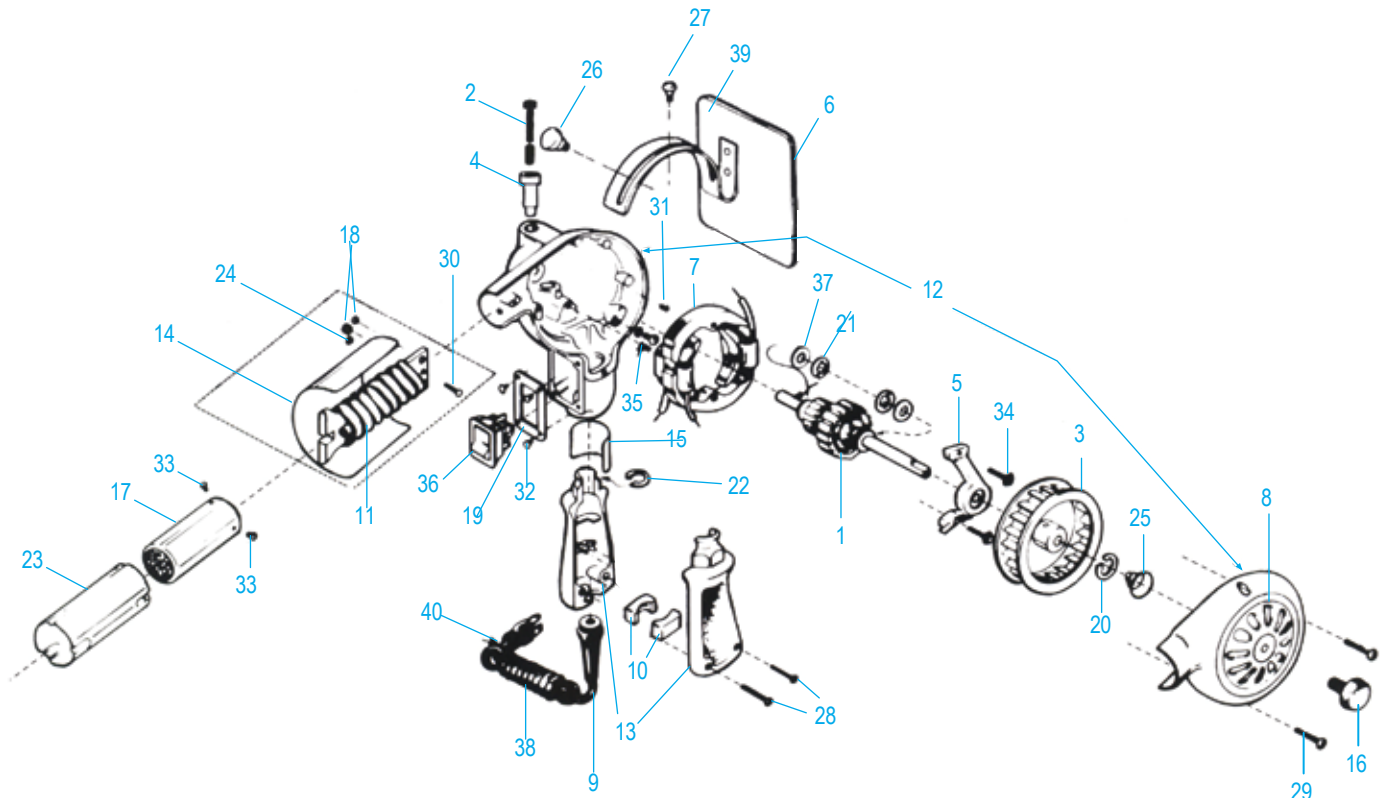

ULINE H-491
DELUXE HEAT GUN

1-800-295-5510
 uline.com

#	DESCRIPTION	QTY.	ULINE PART NO.	MFG. PART NO.
1	Armature, with Retaining Rings, 120V	1	-----	ARM-542
2	Brush, Spring & Cap (Kit of 2)	1	H-491-35257	35257
3	Blower Wheel	1	H-491-3	BLW-001
4	Brush Holder, 120V (Kit of 2)	1	H-491-BRUSH	BRH-040K
5	Upper Bearing Bracket	1	-----	BRY-141
6	Heat Gun Stand Assembly	1	H-491-STAND	BSY-005
7	Field, 120V	1	H-491-FLD451	FLD-451
8	Shutter Guard	1	H-491-8	GRD-007

ULINE H-491
DELUXE HEAT GUN

1-800-295-5510
 uline.com

#	DESCRIPTION	QTY.	ULINE PART NO.	MFG. PART NO.
9	Cable Guard, 120V	1	H-491-GUARD	GRT-044
10	Cord Grip Insert, 120V (Pair)	1	-----	GRT-045
11	Element (HG-501A)	1	H-491EK	HAS-011K
12	Housing and Cover Set	1	-----	HCA-001
13	Handle	1	H-491-HNDL	HDE-013
14	Mica	1	H-491-MICA	INN-032
15	Barrier	1	-----	INN-101
16	Knob	1	H-491-KNOB	KNB-003
17	Nozzle Assembly with Screen	1	H-491-NZLASM	NAS-006
18	Nut, Element (Kit of 2)	1	H-491-18	NUT-017K
19	Switch Plate	1	-----	PLT-281
20	Snap Ring	1	-----	RIN-017
21	Retaining Ring (Kit of 2)	1	-----	RIN-026K
22	Ring	1	-----	RIN-032
23	Nozzle Shield	1	H-491-NZLSHL	SHL-004
24	Washer, Rubber Mounting	1	-----	SPA-025
25	Spring	1	-----	SPG-029
26	Screw, Clamp	1	H-491-SRW141	SRW-141
27	Screw, Shoulder	1	H-491-27	SRW-321
28	Screw, Handle (Kit of 2)	1	-----	SRW-344K
29	Screw, Housing	1	-----	SRW-345
30	Screw, Element Mounting	1	H-491-30	SRW-346
31	Screw, Brush Holder (Kit of 2)	1	-----	SRW-347K
32	Screw, Switch Plate (Kit of 4)	1	-----	SRW-348K
33	Screw, Nozzle	1	H-491-33	SRW-349K
34	Screw, Bearing Bracket (Kit of 2)	1	-----	SRW-350K
35	Ground Screw and Lockwasher Kit	1	-----	SRW-351K
36	Snap-In Rocker Switch	1	H-491-019	SWH-019
37	Washer (Kit of 2)	1	-----	WHR-003KA
38	Cord	1	H-491-CORD	51211
39	Warning Label	1	-----	51411
40	Cord Warning Label	1	-----	51502