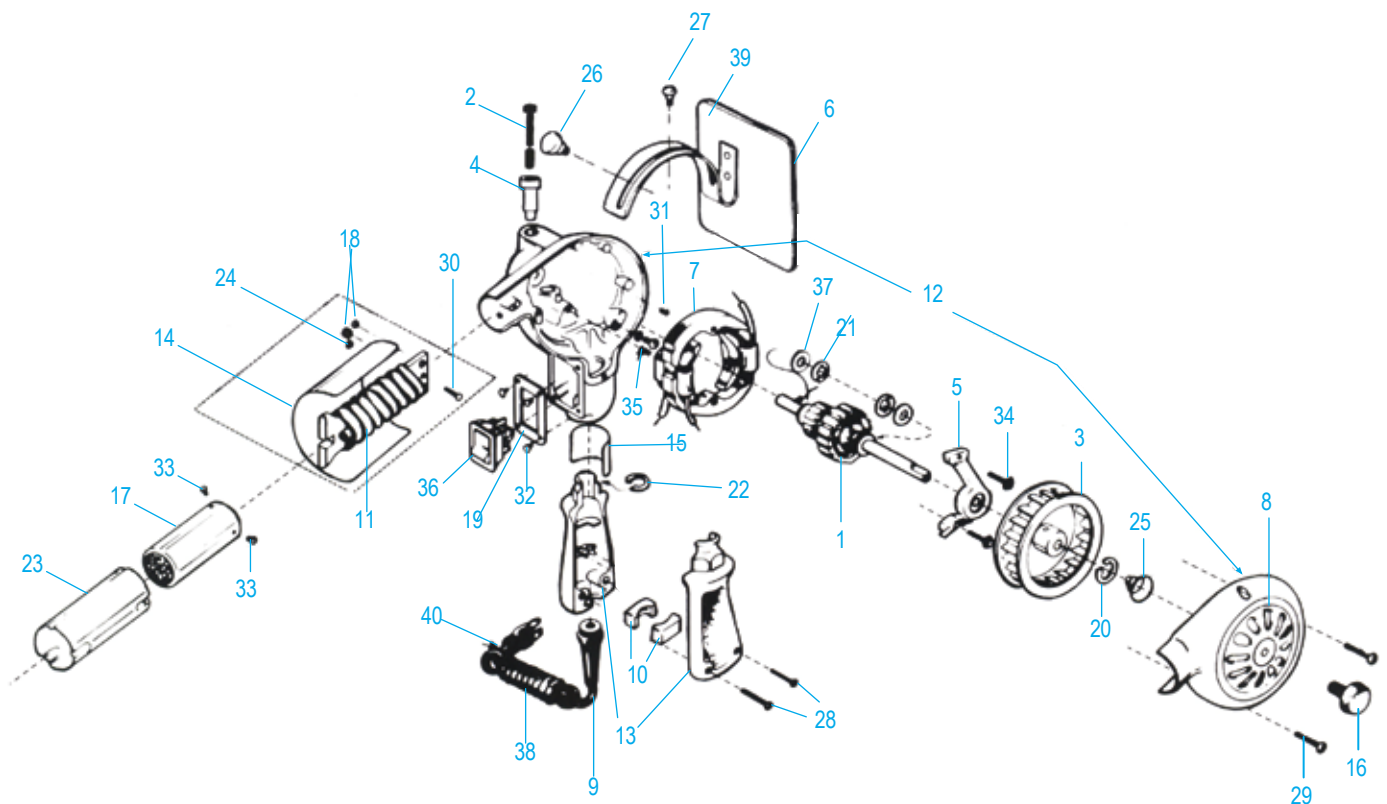

ULINE H-491

PISTOLA DE CALOR DE ALTA CALIDAD

01-800-295-5510

uline.mx

#	DESCRIPCIÓN	CANT.	NO. DE PARTE DE ULINE	NO. DE PARTE DEL FABRICANTE
1	Armazón, con Anillos de Retención, 120V	1	-----	ARM-542
2	Cepillo, Resorte y Tapa (Kit de 2)	1	H-491-35257	35257
3	Aro del Soplador	1	H-491-3	BLW-001
4	Portacepillo, 120V (Kit de 2)	1	H-491-BRUSH	BRH-040K
5	Soporte del Balero Superior	1	-----	BRY-141
6	Ensamble del Soporte de la Pistola de Calor	1	H-491-STAND	BSY-005
7	Campo, 120 V	1	H-491-FLD451	FLD-451
8	Protector de Rejilla	1	H-491-8	GRD-007