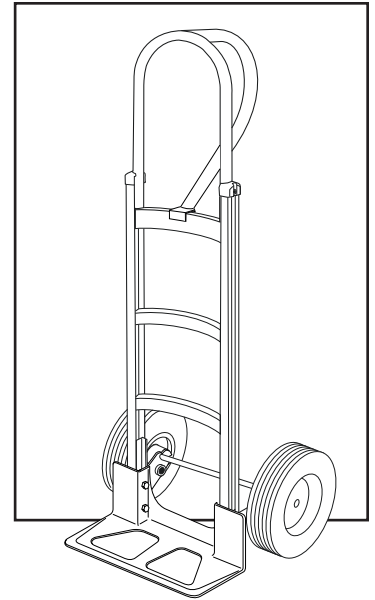

**ULINE H-5534**  
**KEG HAND TRUCK**  
WITH SOLID RUBBER WHEELS

1-800-295-5510  
uline.com

Para Español, vea páginas 3-4.  
Pour le français, consulter les pages 5-6.

**ULINE** H-5534  
**KEG HAND TRUCK**  
 WITH SOLID RUBBER WHEELS

1-800-295-5510  
 uline.com

#	DESCRIPTION	QTY.	ULINE PART NO.	MFG. PART NO.
1	<b>Handle Hardware Kit</b> Includes: • Handle (1) • Plug (2) • Bolts (4) • Locknuts (4)	1	H-5534-LHKIT	CTGHS26P095P
2	<b>Frame Kit</b> Includes: • Frame (1) • Plastic Caps (2)	1	H-5534-CFKIT	CTGHS15P093BCK
3	<b>Axle / Wheel Hardware Kit</b> Includes: • Axle (1) • Right Axle Support (1) • Left Axle Support (1) • Frame Reinforcements (2) • Bolts (4) • Locknuts (4) • Washers (2) • Spacers (2) • Round Pins (2) • Cotter Pins (2)	1	H-4493	CXR/HS-31460
4	<b>Wheel Hardware Kit*</b> Includes: • Wheel (1) • Washers (2) • Spacer (1) • Cotter Pin (1)	2	H-3358	CXR/W005P
5	Nose Plate	1	H-1363-NOSE	M2Y/HS-01-P041UL