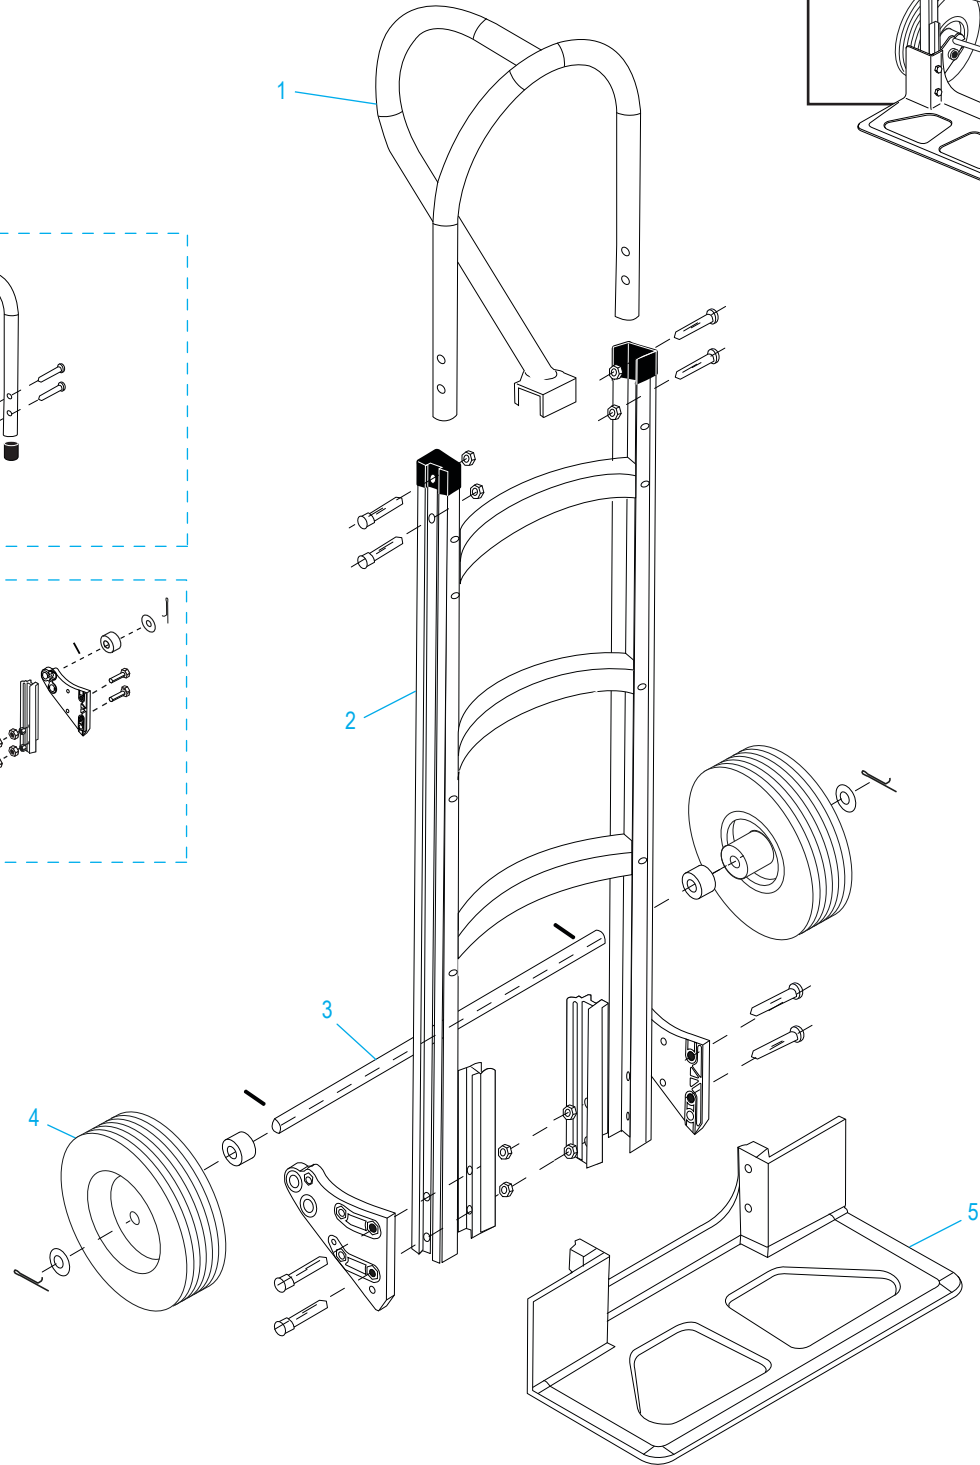

**ULINE H-5534**  
**KEG HAND TRUCK**  
WITH SOLID RUBBER WHEELS

1-800-295-5510  
uline.com

Para Español, vea páginas 3-4.  
Pour le français, consulter les pages 5-6.

**ULINE** H-5534  
**KEG HAND TRUCK**  
 WITH SOLID RUBBER WHEELS

1-800-295-5510  
 uline.com

#	DESCRIPTION	QTY.	ULINE PART NO.	MFG. PART NO.
1	<b>Handle Hardware Kit</b> Includes: • Handle (1) • Plug (2) • Bolts (4) • Locknuts (4)	1	H-5534-LHKIT	CTGHS26P095P
2	<b>Frame Kit</b> Includes: • Frame (1) • Plastic Caps (2)	1	H-5534-CFKIT	CTGHS15P093BCK
3	<b>Axle / Wheel Hardware Kit</b> Includes: • Axle (1) • Right Axle Support (1) • Left Axle Support (1) • Frame Reinforcements (2) • Bolts (4) • Locknuts (4) • Washers (2) • Spacers (2) • Round Pins (2) • Cotter Pins (2)	1	H-4493	CXR/HS-31460
4	<b>Wheel Hardware Kit*</b> Includes: • Wheel (1) • Washers (2) • Spacer (1) • Cotter Pin (1)	2	H-3358	CXR/W005P
5	Nose Plate	1	H-1363-NOSE	M2Y/HS-01-P041UL