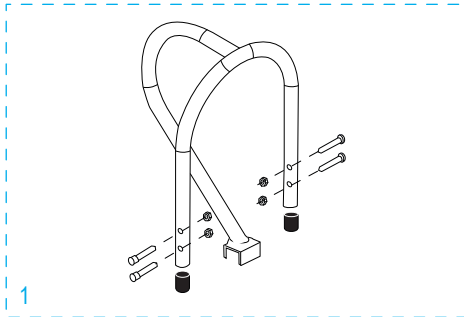

**ULINE H-5534**  
**KEG HAND TRUCK**  
WITH SOLID RUBBER WHEELS

1-800-295-5510  
uline.com

Para Español, vea páginas 3-4.  
Pour le français, consulter les pages 5-6.

**ULINE** H-5534  
**KEG HAND TRUCK**  
 WITH SOLID RUBBER WHEELS

1-800-295-5510  
 uline.com

#	DESCRIPTION	QTY.	ULINE PART NO.	MFG. PART NO.
1	<b>Handle Hardware Kit</b> Includes: • Handle (1) • Plug (2) • Bolts (4) • Locknuts (4)	1	H-5534-LHKIT	CTGHS26P095P
2	<b>Frame Kit</b> Includes: • Frame (1) • Plastic Caps (2)	1	H-5534-CFKIT	CTGHS15P093BCK
3	<b>Axle / Wheel Hardware Kit</b> Includes: • Axle (1) • Right Axle Support (1) • Left Axle Support (1) • Frame Reinforcements (2) • Bolts (4) • Locknuts (4) • Washers (2) • Spacers (2) • Round Pins (2) • Cotter Pins (2)	1	H-4493	CXR/HS-31460
4	<b>Wheel Hardware Kit*</b> Includes: • Wheel (1) • Washers (2) • Spacer (1) • Cotter Pin (1)	2	H-3358	CXR/W005P
5	Nose Plate	1	H-1363-NOSE	M2Y/HS-01-P041UL