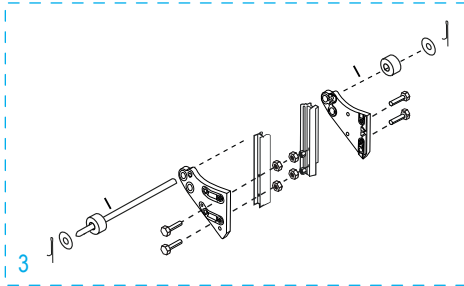

**ULINE H-5534**  
**KEG HAND TRUCK**  
WITH SOLID RUBBER WHEELS

1-800-295-5510  
uline.com

Para Español, vea páginas 3-4.  
Pour le français, consulter les pages 5-6.

**ULINE** H-5534  
**KEG HAND TRUCK**  
 WITH SOLID RUBBER WHEELS

1-800-295-5510  
 uline.com

#	DESCRIPTION	QTY.	ULINE PART NO.	MFG. PART NO.
1	<b>Handle Hardware Kit</b> Includes: • Handle (1) • Plug (2) • Bolts (4) • Locknuts (4)	1	H-5534-LHKIT	CTGHS26P095P
2	<b>Frame Kit</b> Includes: • Frame (1) • Plastic Caps (2)	1	H-5534-CFKIT	CTGHS15P093BCK
3	<b>Axle / Wheel Hardware Kit</b> Includes: • Axle (1) • Right Axle Support (1) • Left Axle Support (1) • Frame Reinforcements (2) • Bolts (4) • Locknuts (4) • Washers (2) • Spacers (2) • Round Pins (2) • Cotter Pins (2)	1	H-4493	CXR/HS-31460
4	<b>Wheel Hardware Kit*</b> Includes: • Wheel (1) • Washers (2) • Spacer (1) • Cotter Pin (1)	2	H-3358	CXR/W005P
5	Nose Plate	1	H-1363-NOSE	M2Y/HS-01-P041UL