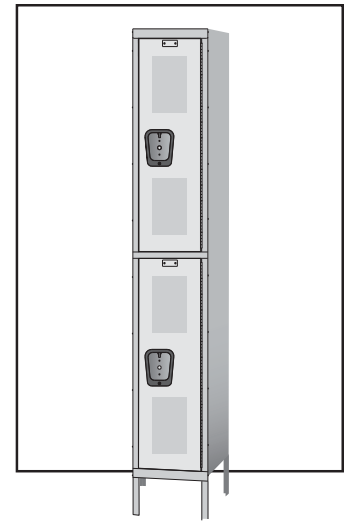

## CLEAR-VIEW LOCKER

### 2 TIER, 1 WIDE

1-800-295-5510  
 uline.com

#	DESCRIPTION	QTY.	ULINE PART NO.	MFG. PART NO.
1	Back Panel	1	-----	KR1272
2	Right/Left Side Panel	2	H-5552U-PAN	KP1872
3	Top/Bottom/Middle	3	-----	KS1218
4	Single Ceiling Hook	4	-----	H5K
5	Double Ceiling Hook	2	-----	H7K
6	Door Frame Assembly	1	-----	KDHF1278-2SV
7	Door	2	-----	KDH1272-2SV
8	Recessed Handle	2	-----	TBECK2
9	Rear Leg	2	-----	KLG
10	Number Plate	2	-----	-----
11	Bolt	74	-----	MBT200
12	Cover Plate	2	-----	RPE100
13	High-Dome Cap Nut	4	-----	N110
14	Push Pin	4	-----	-----
15	Hex Nut	70	-----	N201