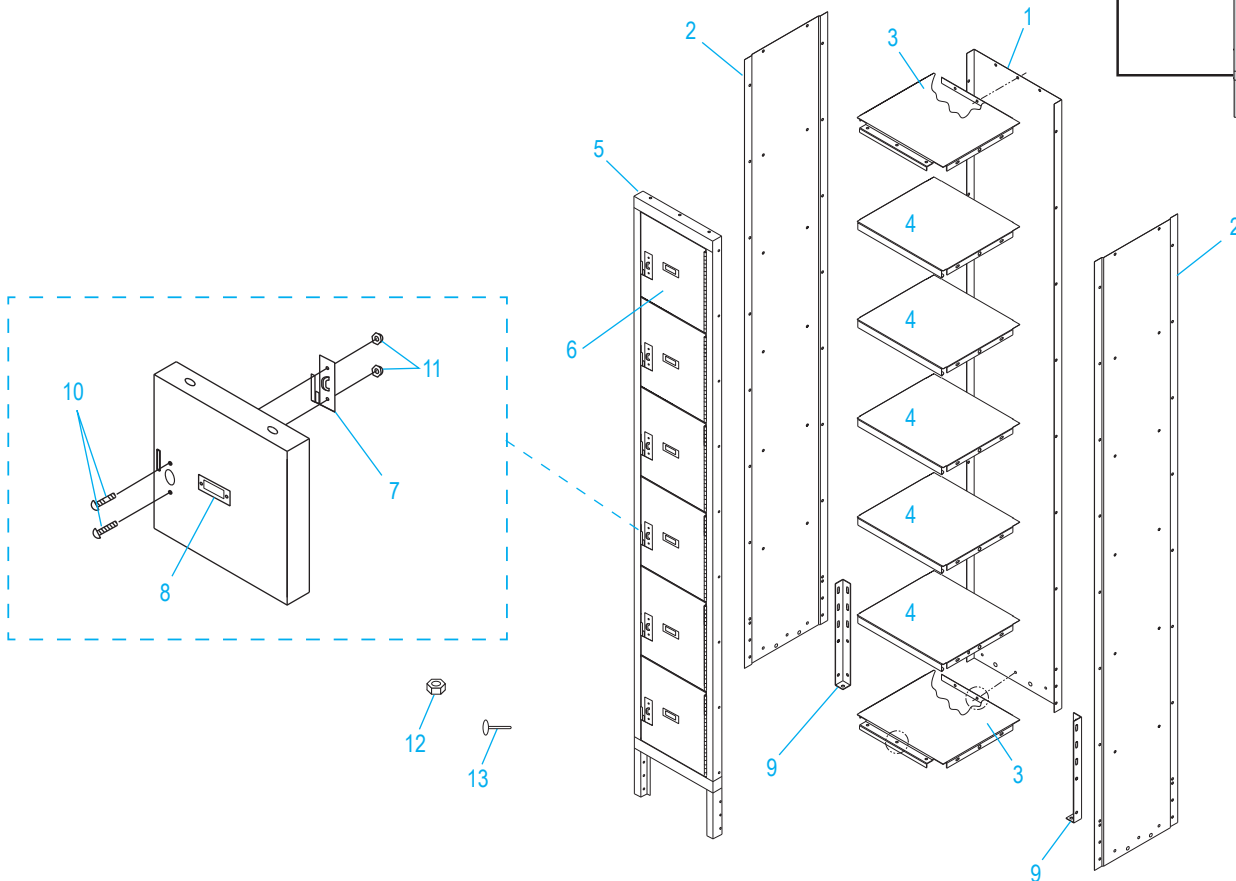

ULINE H-5552

LOCKER CON FRENTE TRANSPARENTE

6 PUERTAS, 1 DE ANCHO

01-800-295-5510
uline.mx

#	DESCRIPCIÓN	CANT.	NO. DE PARTE DE ULINE	NO. DE PARTE DEL FABRICANTE
1	Panel Posterior	1	-----	KR1272
2	Panel Lateral Derecho/Izquierdo	2	H-5552U-PAN	KP1872
3	Parte Superior/Inferior	2	-----	KS1218
4	Repisa	5	H-5553-SHELF	KH1218
5	Ensamble de la Estructura de la Puerta	1	-----	LKDF1278-6SVP
6	Puerta	6	-----	LKD1272-6SVP
7	Pestillo de Cierre Cuadrado de la Puerta	6	-----	KBLP100
8	Placa de Número	6	-----	-----
9	Pata Trasera	2	-----	KLG
10	Perno	94	-----	MBT200
11	Tuerca de Domo Alto	12	-----	N110
12	Tuerca Hexagonal	82	-----	N201
13	Pasador de Empuje	12	-----	-----