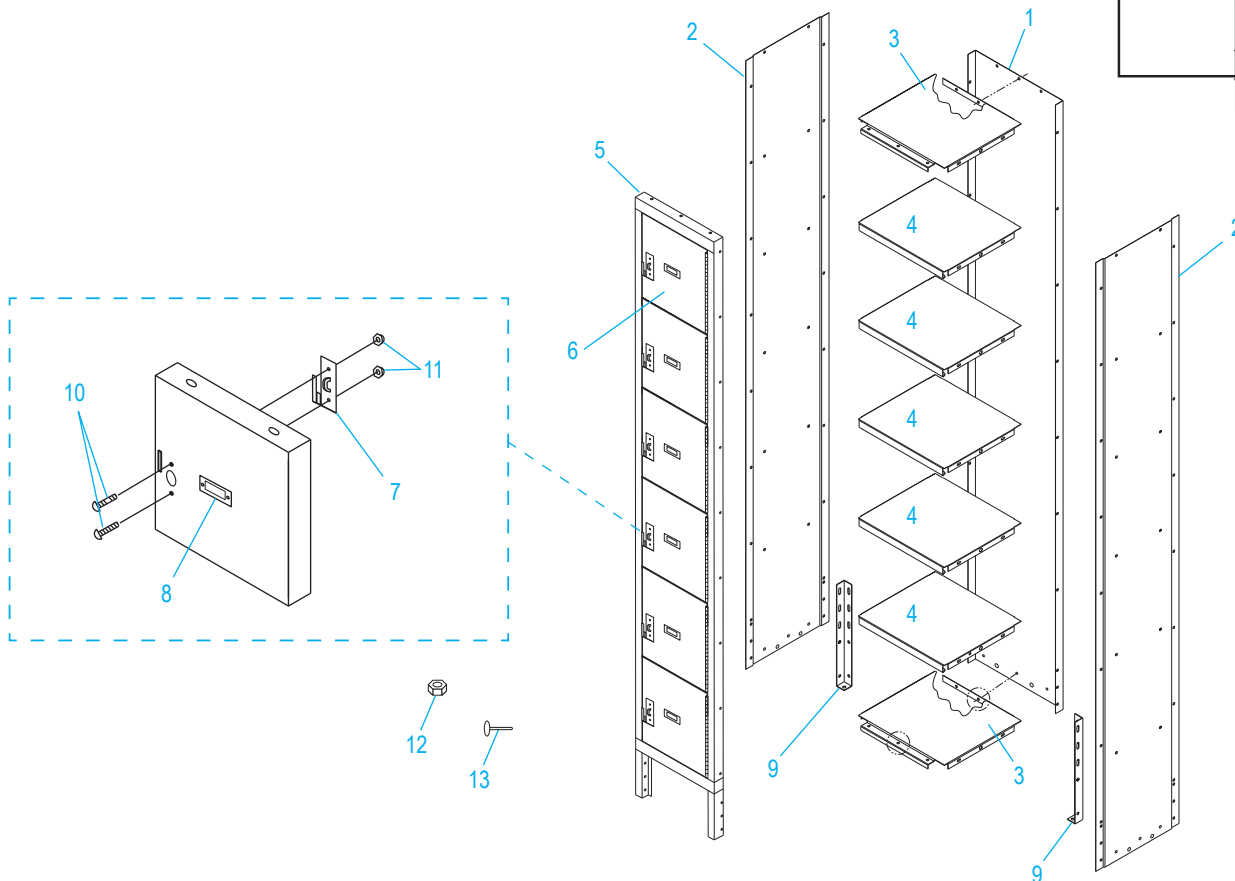

## CLEAR-VIEW LOCKER

### 6 TIER, 1 WIDE

1-800-295-5510  
 uline.com

#	DESCRIPTION	QTY.	ULINE PART NO.	MFG. PART NO.
1	Back Panel	1	-----	KR1272
2	Right/Left Side Panel	2	H-5552U-PAN	KP1872
3	Top/Bottom	2	-----	KS1218
4	Shelf	5	H-5553-SHELF	KH1218
5	Door Frame Assembly	1	-----	LKDF1278-6SVP
6	Door	6	-----	LKD1272-6SVP
7	Box Door Latch Pull	6	-----	KBLP100
8	Number Plate	6	-----	-----
9	Rear Leg	2	-----	KLG
10	Bolt	94	-----	MBT200
11	High-Dome Cap Nut	12	-----	N110
12	Hex Nut	82	-----	N201
13	Push Pin	12	-----	-----