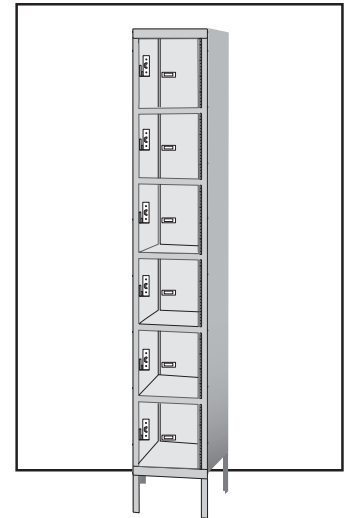

ULINE H-5552

LOCKER CON FRENTE TRANSPARENTE

6 PUERTAS, 1 DE ANCHO

01-800-295-5510
uline.mx

#	DESCRIPCIÓN	CANT.	NO. DE PARTE DE ULINE	NO. DE PARTE DEL FABRICANTE
1	Panel Posterior	1	-----	KR1272
2	Panel Lateral Derecho/Izquierdo	2	H-5552U-PAN	KP1872
3	Parte Superior/Inferior	2	-----	KS1218
4	Repisa	5	H-5553-SHELF	KH1218
5	Ensamble de la Estructura de la Puerta	1	-----	LKDF1278-6SVP
6	Puerta	6	-----	LKD1272-6SVP
7	Pestillo de Cierre Cuadrado de la Puerta	6	-----	KBLP100
8	Placa de Número	6	-----	-----
9	Pata Trasera	2	-----	KLG
10	Perno	94	-----	MBT200
11	Tuerca de Domo Alto	12	-----	N110
12	Tuerca Hexagonal	82	-----	N201
13	Pasador de Empuje	12	-----	-----