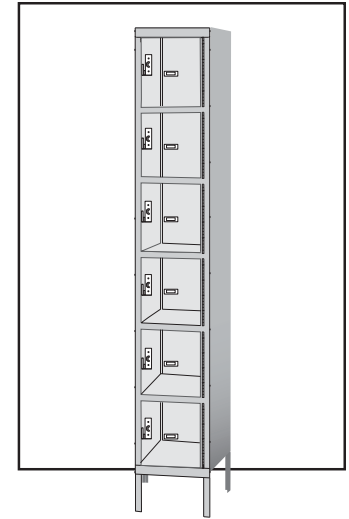

## CLEAR-VIEW LOCKER

### 6 TIER, 1 WIDE

1-800-295-5510  
 uline.com

#	DESCRIPTION	QTY.	ULINE PART NO.	MFG. PART NO.
1	Back Panel	1	-----	KR1272
2	Right/Left Side Panel	2	H-5552U-PAN	KP1872
3	Top/Bottom	2	-----	KS1218
4	Shelf	5	H-5553-SHELF	KH1218
5	Door Frame Assembly	1	-----	LKDF1278-6SVP
6	Door	6	-----	LKD1272-6SVP
7	Box Door Latch Pull	6	-----	KBLP100
8	Number Plate	6	-----	-----
9	Rear Leg	2	-----	KLG
10	Bolt	94	-----	MBT200
11	High-Dome Cap Nut	12	-----	N110
12	Hex Nut	82	-----	N201
13	Push Pin	12	-----	-----