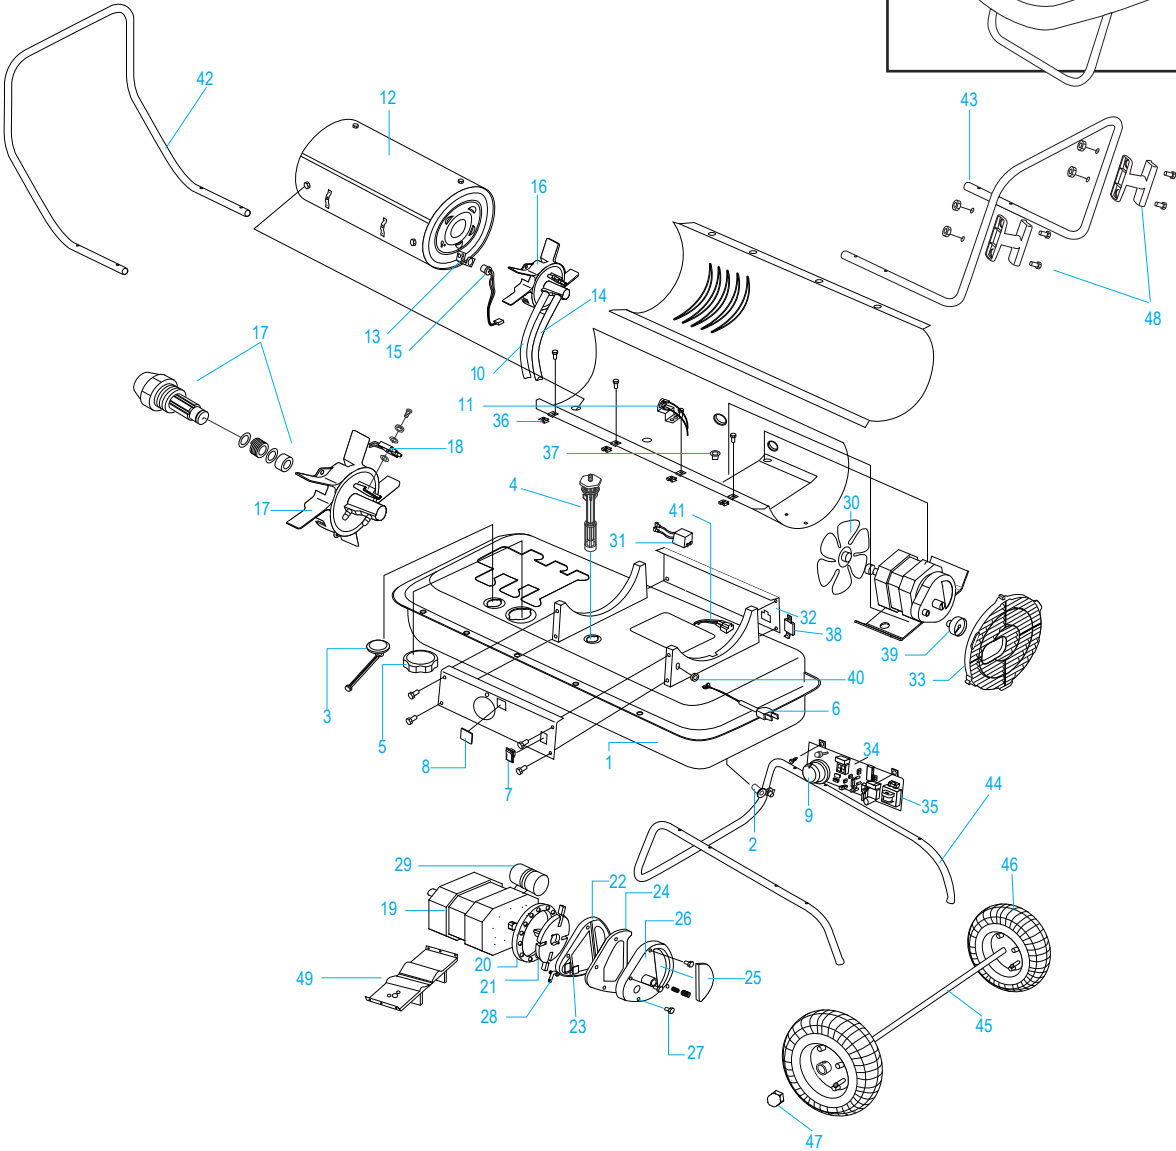

**ULINE H-6513**  
**MULTI-FUEL HEATER –**  
**135,000 BTU**

1-800-295-5510  
 uline.com

#	DESCRIPTION	QTY.	ULINE PART NO.	MFG. PART NO.
1	Fuel Tank Assembly	1	-----	70-002-0250
2	Drain Plug	1	-----	70-002-0105
3	Fuel Gauge Assembly	1	-----	70-007-0210
4	Fuel Filter Assembly	1	-----	70-003-0200
5	Fuel Cap – Large Plastic	1	-----	70-006-0500
6	Power Cord	1	-----	70-034-0205
7	Power Switch	1	-----	70-038-0100
8	Window Display	1	-----	70-040-0100
9	Thermostat Control Knob	1	-----	70-031-0100
10	Air Line	1	-----	70-035-0300