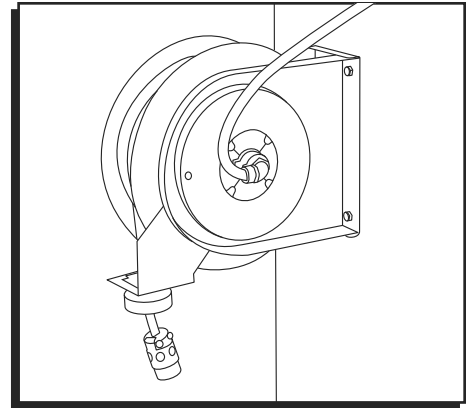

ULINE H-7122 INDUSTRIAL CORD REEL – 20 AMP

1-800-295-5510
uline.com

Para Español, vea páginas 3-4.
Pour le français, consulter les pages 5-6.

ULINE H-7122
INDUSTRIAL CORD
REEL – 20 AMP

1-800-295-5510
uline.com

#	DESCRIPTION	QTY.	ULINE PART NO.	MFG. PART NO.
1	Single Outlet	1	-----	602003
2	Inlet Cord Assembly	1	-----	602002
3	90° Cord Connector	1	-----	S261140-C
4	Screw, Set 3/8-19 x 1/2" Pin	1	-----	300006
5	Locking Hex Nut 10-32	22	-----	S300011
6	Snap Ring	1	-----	300031
7	Springcase Stud	1	-----	S261360
8	Screw 10-32 x 1/2"	2	-----	300002
9	Guide Arm Assembly	1	-----	400107
10	Bumper Assembly	1	-----	1-HR1004-A
11	Spring Arbor	1	-----	400017
12	Latch Cam	1	-----	S400019
13	Sheave Disc	1	-----	400006
14	Strain Relief	1	-----	260633
15	Plate Adapter	1	-----	261577
16	Split Lock Washer	3	-----	902016
17	Hex Screw 1/4-20 x 5/8"	3	-----	S2-42
18	Collector Ring Assembly	1	-----	602296
19	Cover	1	-----	261723
20	Snap Ring	1	-----	S140-13
21	Wire Nut	3	-----	260774
22	Grounding Cord Assembly	1	-----	600283
23	Lock Washer	1	-----	S115-10
24	Connect Terminal	1	-----	260609
25	Terminal Block Assembly	1	-----	600205
26	Sheave Assembly	1	-----	600254
27	Screw, 10-32 x 3/8"	5	-----	300001
28	Latch Plate Spring	1	-----	S400018
29	Screw, 10-24 x 3/8"	1	-----	S32-136
30	Screw 10-32 x 1"	1	-----	300035
31	Latch Bumper	1	-----	S400021
32	Latch Plate Assembly	1	-----	S400109
33	Latch Bushing	1	-----	S400012
34	Base Assembly	1	-----	400101
35	Main Shaft Kit	1	-----	602348
36	Spacing Washer	2	-----	300034
37	Drive Spring Assembly	1	-----	S400030
38	Spring Case Assembly	1	-----	S400103