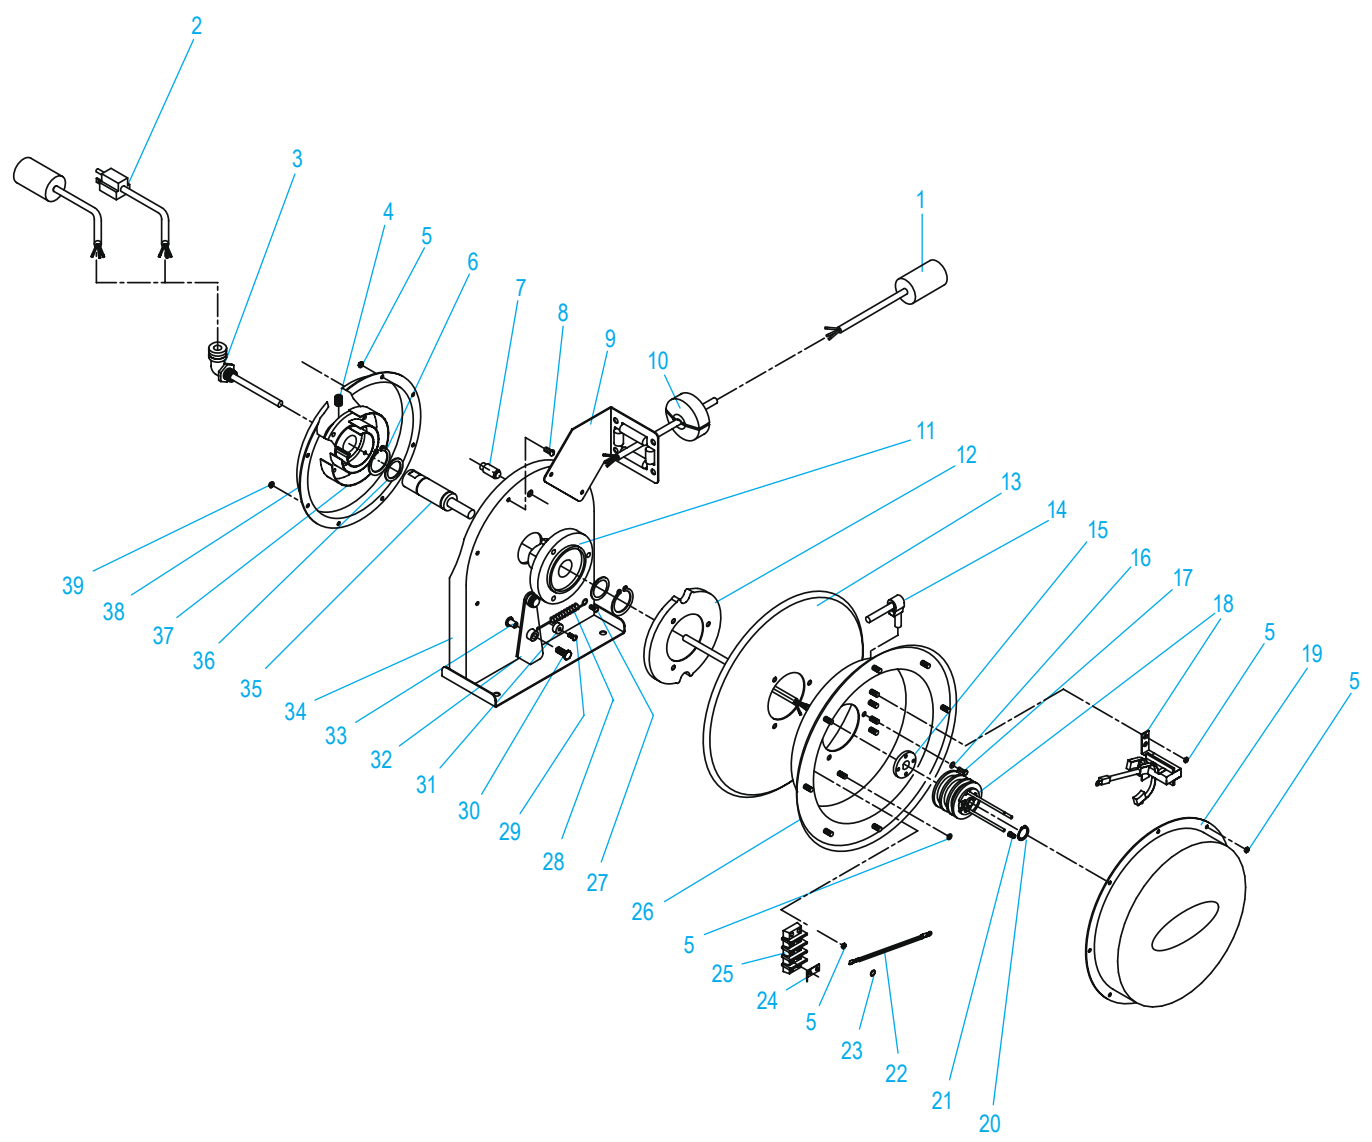

ULINE H-7122
CARRETE CON EXTENSIÓN
INDUSTRIAL – 20 AMPERIOS

01-800-295-5510
uline.mx

#	DESCRIPCIÓN	CANT.	NO. DE PARTE ULINE	NO. DE PARTE DEL FABRICANTE
1	Salida Única	1	-----	602003
2	Ensamble del Cable de Entrada	1	-----	602002
3	Conector de Cable de 90°	1	-----	S261140-C
4	Tornillo, Juego de 3/8-19 x Pasador de 1/2"	1	-----	300006
5	Tuerca Hexagonal de Bloqueo 10-32	22	-----	S300011
6	Anillo de Presión	1	-----	300031
7	Remache de la Caja con Resorte	1	-----	S261360
8	Tornillo 10-32 x 1/2"	2	-----	300002
9	Ensamble del Brazo Guía	1	-----	400107
10	Ensamble del Parachoques	1	-----	1-HR1004-A
11	Varilla con Resorte	1	-----	400017
12	Leva del Pestillo	1	-----	S400019
13	Disco de Polea	1	-----	400006
14	Reductor de Tensión	1	-----	260633
15	Adaptador de la Placa	1	-----	261577
16	Rondana de Presión de Bloqueo	3	-----	902016
17	Perno de Cabeza Hexagonal de 1/4-20 x 5/8"	3	-----	S2-42
18	Ensamble del Anillo Colector	1	-----	602296
19	Cubierta	1	-----	261723
20	Anillo de Presión	1	-----	S140-13
21	Capuchón para Cable	3	-----	260774
22	Ensamble del Cable con Conexión a Tierra	1	-----	600283
23	Rondana de Bloqueo	1	-----	S115-10
24	Terminal de Conexión	1	-----	260609
25	Ensamble del Recuadro Terminal	1	-----	600205
26	Ensamble de la Polea	1	-----	600254
27	Tornillo, 10-32 x 3/8"	5	-----	300001
28	Resorte de la Placa de Pestillo	1	-----	S400018
29	Tornillo, 10-24 x 3/8"	1	-----	S32-136
30	Tornillo 10-32 x 1"	1	-----	300035
31	Parachoques del Pestillo	1	-----	S400021
32	Ensamble de la Placa de Pestillo	1	-----	S400109
33	Casquillo del Pestillo	1	-----	S400012
34	Ensamble de la Base	1	-----	400101
35	Kit del Eje Principal	1	-----	602348
36	Rondana de Separación	2	-----	300034
37	Ensamble del Resorte de Transmisión	1	-----	S400030
38	Ensamble de la Caja con Resorte	1	-----	S400103