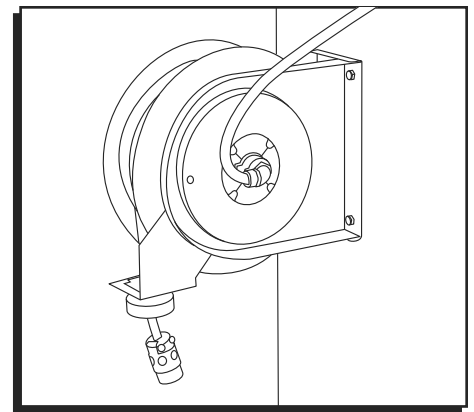

ULINE H-7122
CARRETE CON EXTENSIÓN
INDUSTRIAL – 20 AMPERIOS

01-800-295-5510
uline.mx

#	DESCRIPCIÓN	CANT.	NO. DE PARTE ULINE	NO. DE PARTE DEL FABRICANTE
1	Salida Única	1	-----	602003
2	Ensamble del Cable de Entrada	1	-----	602002
3	Conector de Cable de 90°	1	-----	S261140-C
4	Tornillo, Juego de 3/8-19 x Pasador de 1/2"	1	-----	300006
5	Tuerca Hexagonal de Bloqueo 10-32	22	-----	S300011
6	Anillo de Presión	1	-----	300031
7	Remache de la Caja con Resorte	1	-----	S261360
8	Tornillo 10-32 x 1/2"	2	-----	300002
9	Ensamble del Brazo Guía	1	-----	400107
10	Ensamble del Parachoques	1	-----	1-HR1004-A
11	Varilla con Resorte	1	-----	400017
12	Leva del Pestillo	1	-----	S400019
13	Disco de Polea	1	-----	400006
14	Reductor de Tensión	1	-----	260633
15	Adaptador de la Placa	1	-----	261577
16	Rondana de Presión de Bloqueo	3	-----	902016
17	Perno de Cabeza Hexagonal de 1/4-20 x 5/8"	3	-----	S2-42
18	Ensamble del Anillo Colector	1	-----	602296
19	Cubierta	1	-----	261723
20	Anillo de Presión	1	-----	S140-13
21	Capuchón para Cable	3	-----	260774
22	Ensamble del Cable con Conexión a Tierra	1	-----	600283
23	Rondana de Bloqueo	1	-----	S115-10
24	Terminal de Conexión	1	-----	260609
25	Ensamble del Recuadro Terminal	1	-----	600205
26	Ensamble de la Polea	1	-----	600254
27	Tornillo, 10-32 x 3/8"	5	-----	300001
28	Resorte de la Placa de Pestillo	1	-----	S400018
29	Tornillo, 10-24 x 3/8"	1	-----	S32-136
30	Tornillo 10-32 x 1"	1	-----	300035
31	Parachoques del Pestillo	1	-----	S400021
32	Ensamble de la Placa de Pestillo	1	-----	S400109
33	Casquillo del Pestillo	1	-----	S400012
34	Ensamble de la Base	1	-----	400101
35	Kit del Eje Principal	1	-----	602348
36	Rondana de Separación	2	-----	300034
37	Ensamble del Resorte de Transmisión	1	-----	S400030
38	Ensamble de la Caja con Resorte	1	-----	S400103