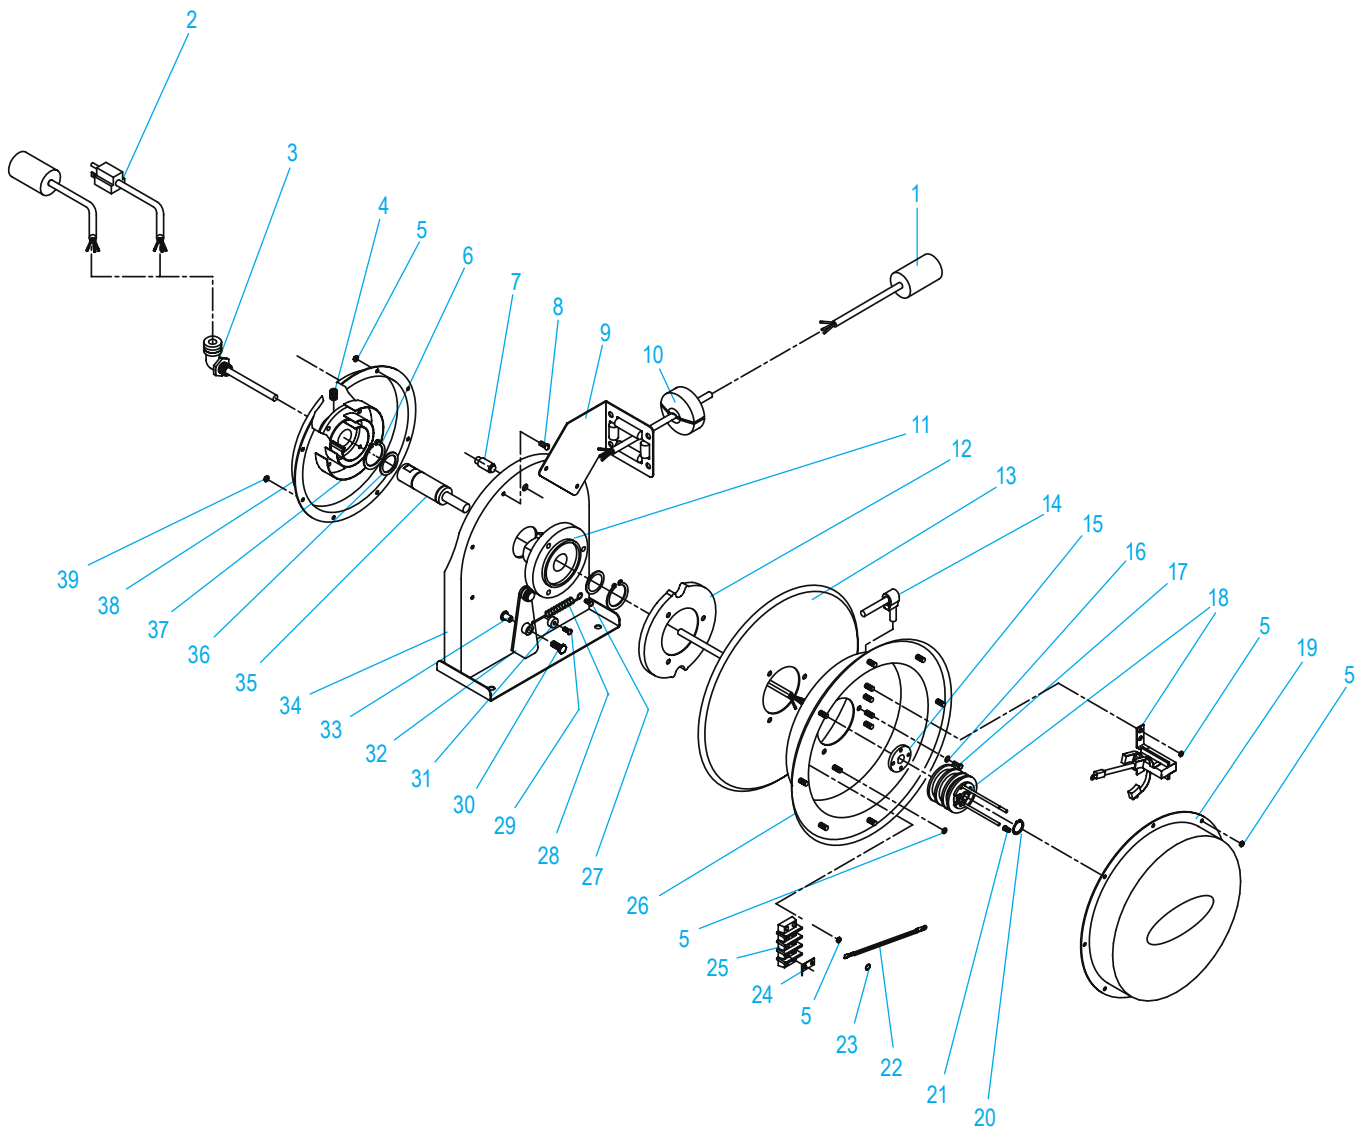

ULINE H-7122 INDUSTRIAL CORD REEL – 20 AMP

1-800-295-5510
uline.com

Para Español, vea páginas 3-4.
Pour le français, consulter les pages 5-6.

ULINE H-7122
INDUSTRIAL CORD
REEL – 20 AMP

1-800-295-5510
uline.com

#	DESCRIPTION	QTY.	ULINE PART NO.	MFG. PART NO.
1	Single Outlet	1	-----	602003
2	Inlet Cord Assembly	1	-----	602002
3	90° Cord Connector	1	-----	S261140-C
4	Screw, Set 3/8-19 x 1/2" Pin	1	-----	300006
5	Locking Hex Nut 10-32	22	-----	S300011
6	Snap Ring	1	-----	300031
7	Springcase Stud	1	-----	S261360
8	Screw 10-32 x 1/2"	2	-----	300002
9	Guide Arm Assembly	1	-----	400107
10	Bumper Assembly	1	-----	1-HR1004-A
11	Spring Arbor	1	-----	400017
12	Latch Cam	1	-----	S400019
13	Sheave Disc	1	-----	400006
14	Strain Relief	1	-----	260633
15	Plate Adapter	1	-----	261577
16	Split Lock Washer	3	-----	902016
17	Hex Screw 1/4-20 x 5/8"	3	-----	S2-42
18	Collector Ring Assembly	1	-----	602296
19	Cover	1	-----	261723
20	Snap Ring	1	-----	S140-13
21	Wire Nut	3	-----	260774
22	Grounding Cord Assembly	1	-----	600283
23	Lock Washer	1	-----	S115-10
24	Connect Terminal	1	-----	260609
25	Terminal Block Assembly	1	-----	600205
26	Sheave Assembly	1	-----	600254
27	Screw, 10-32 x 3/8"	5	-----	300001
28	Latch Plate Spring	1	-----	S400018
29	Screw, 10-24 x 3/8"	1	-----	S32-136
30	Screw 10-32 x 1"	1	-----	300035
31	Latch Bumper	1	-----	S400021
32	Latch Plate Assembly	1	-----	S400109
33	Latch Bushing	1	-----	S400012
34	Base Assembly	1	-----	400101
35	Main Shaft Kit	1	-----	602348
36	Spacing Washer	2	-----	300034
37	Drive Spring Assembly	1	-----	S400030
38	Spring Case Assembly	1	-----	S400103