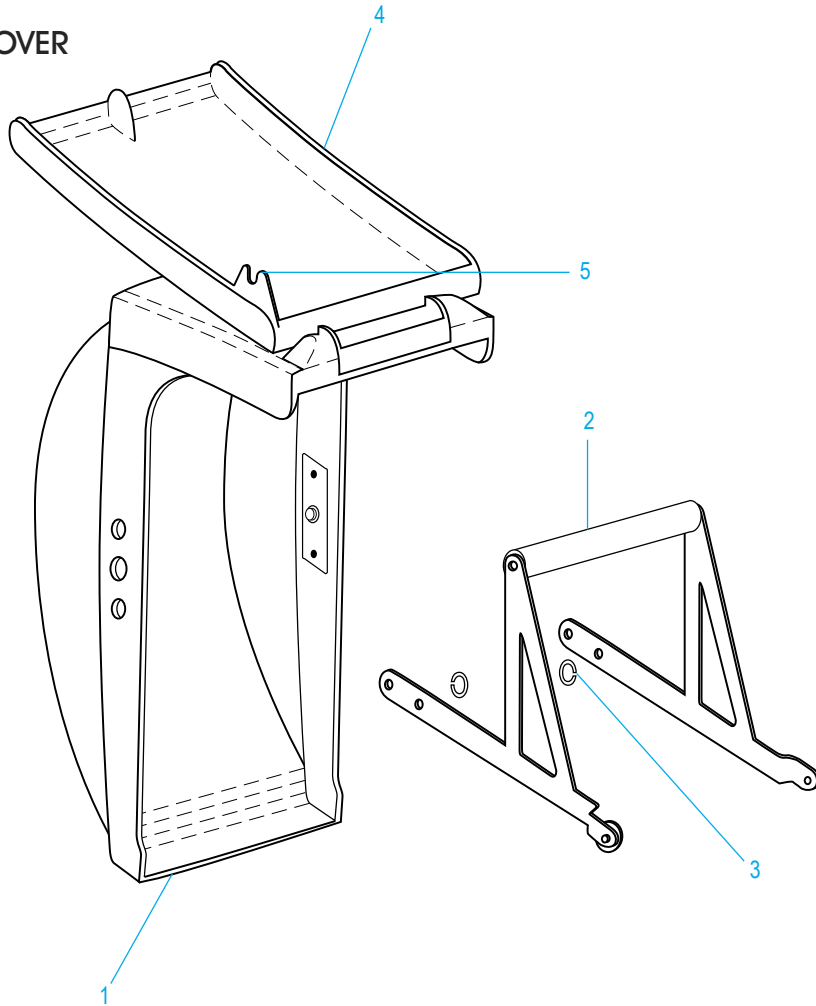

ULINE H-800, H-1037
BETTER PACK ELECTRONIC
555eS KRAFT TAPE
DISPENSER

1-800-295-5510
 uline.com

RIGHT FRAME

RIGHT FRAME PARTS LIST

#	DESCRIPTION	QTY.	ULINE PART NO.	MFG. PART NO.
1	Right Frame	1	-----	E555-011-01
2	Link Cutter Lift	1	H-800-085-01	E555-085-01
3	Cutter Lift Lever	1	H-800-079-01	E555-079-01
4	Thick Washer	1	H-800-K35A	K35A1/32
5	Washer	1	H-800-BW	BW1/4 THIN
6	Lock Washer	1	-----	1214
7	Screw	1	-----	TO256
8	Stationary Blade Adjuster	1	-----	E555-061-01
9	Rivet	1	-----	FM90
10	Screw	3	H-800-ST1949	ST1949
11	Foot	2	-----	E555-054-00
12	Flat Washer, #10	2	-----	BW1/4 THIN

ULINE H-800, H-1037
BETTER PACK ELECTRONIC
555eS KRAFT TAPE
DISPENSER

1-800-295-5510
 uline.com

TOP AND REAR COVER

TOP AND REAR COVER PARTS LIST

#	DESCRIPTION	QTY.	ULINE PART NO.	MFG. PART NO.
1	Rear Cover Assembly	1	H-800REARCVR	E555-034-01
2	Assembly Lift Roller Bracket	1	H-800LRBRCKT	E555-098-01
3	E-Ring	2	H-800-ST2337	ST2337
4	Top Cover Assembly	1	H-800TOPCVR	E555-035-01
5	Magnet	1	H-800-MAGNET	ST-2344
	Top and Rear Covers Assembly (Not Shown)	1	-----	E555-045-01