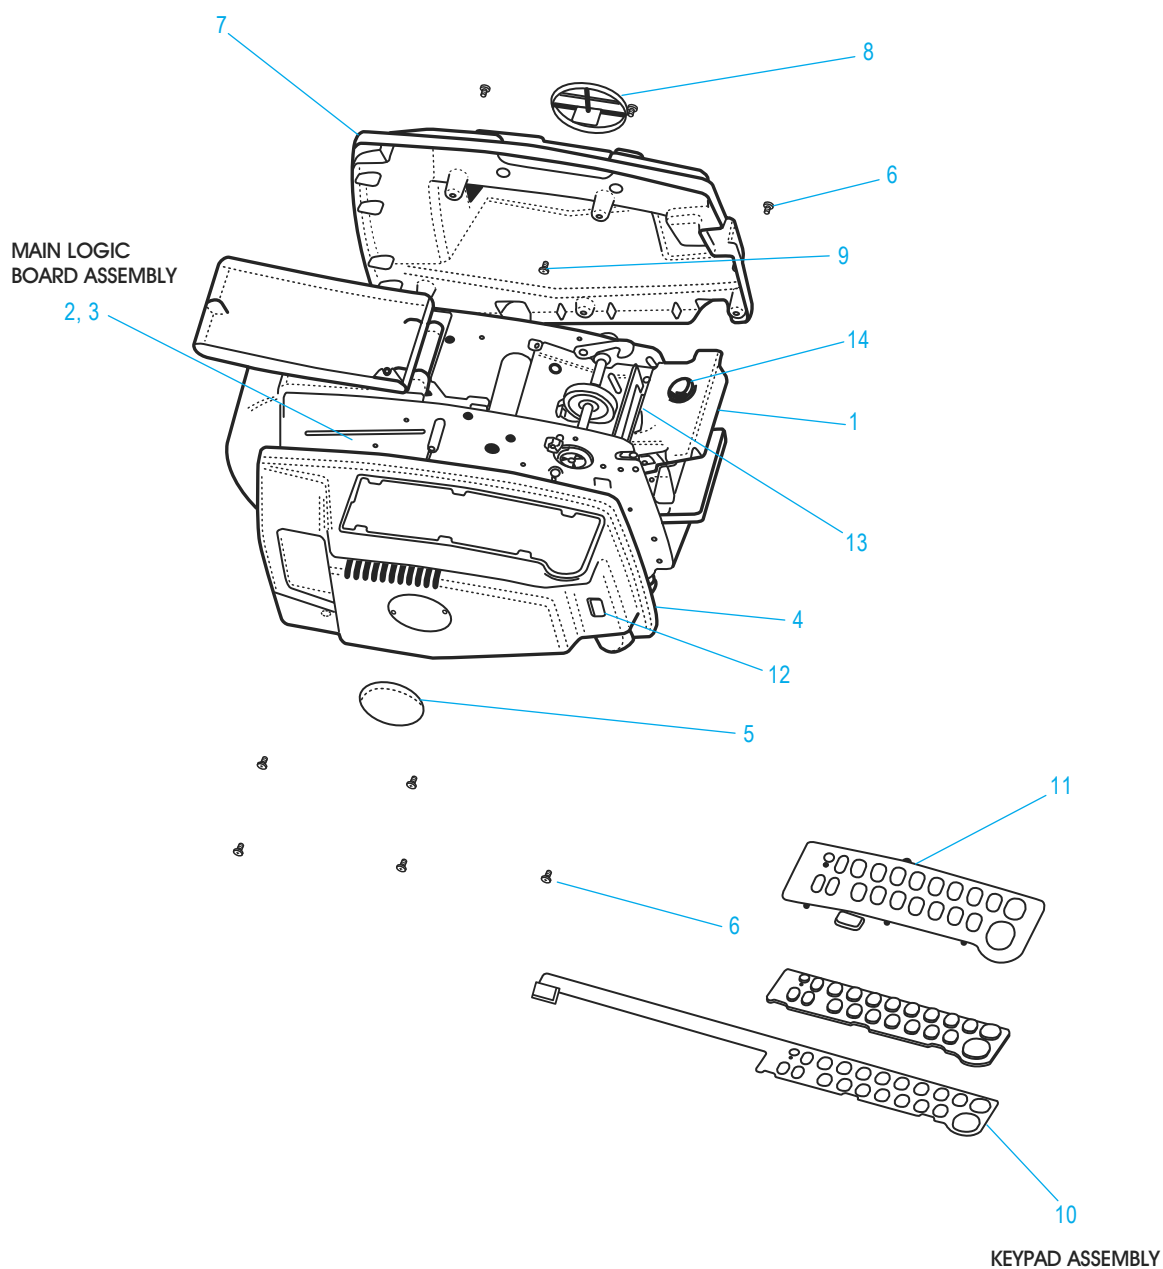

EXTERNAL VIEW

ULINE H-800, H-1037
BETTER PACK ELECTRONIC
555eS KRAFT TAPE
DISPENSER

1-800-295-5510
uline.com

EXTERNAL VIEW PARTS LIST

#	DESCRIPTION	QTY.	ULINE PART NO.	MFG. PART NO.
1	Heater Assembly	1	H-800H	E555-007-01
2	Main Logic Board Assembly (For H-1037)	1	H-800-LBOARD	E555-001-01
2	Main Logic Board Assembly (For H-800)	1	H-800MBA	E555-002-01
2	Main Logic Board Assembly (For 220V H-800)	1	H-800-CBOARD	E555-001-06
3	Screw, #6-32 x .5	5	-----	ST-2340
4	Left Cover	1	H-800-LFTCVR	E555-030-00
5	Cover Badge	1	H-800-BADGE	E555-055-00
6	Screw, #10-24 x .375	5	-----	ST-1949
7	Right Cover	1	H-800-RSC	E555-031-00
8	Bottle Retainer	1	H-800-BOTTLE	E555-037-00
9	Screw (Self Threading), Type B, #8 x 3/8	1	H-800-ST2339	ST2339
10	Keypad Assembly (For H-800)	1	H-800-KEYPAD	E555-003-01
10	Keypad Assembly (For H-1037)	1	H-1037KEYPAD	E555-003-02
11	Bezel, Keypad (For H-800)	1	H-800KB	E555-039-01
11	Bezel, Keypad (For H-1037)	1	H-1037-11	E555-039-02
12	Cable Assembly Power Switch	1	H-800PS	E555-071-01
13	Cable Assembly 555e Tape Sensor	1	H-800-06901	E555-069-01
14	Heater Knob Kit	1	H-800H-2929	ST2929KIT
	Rubber Keypad (For H-800, Not Shown)	1	H-800-003-01	E555003-01-PAD
	EEPROM-Small Micro Chip	1	H-800-MCHIP	ST2336-555