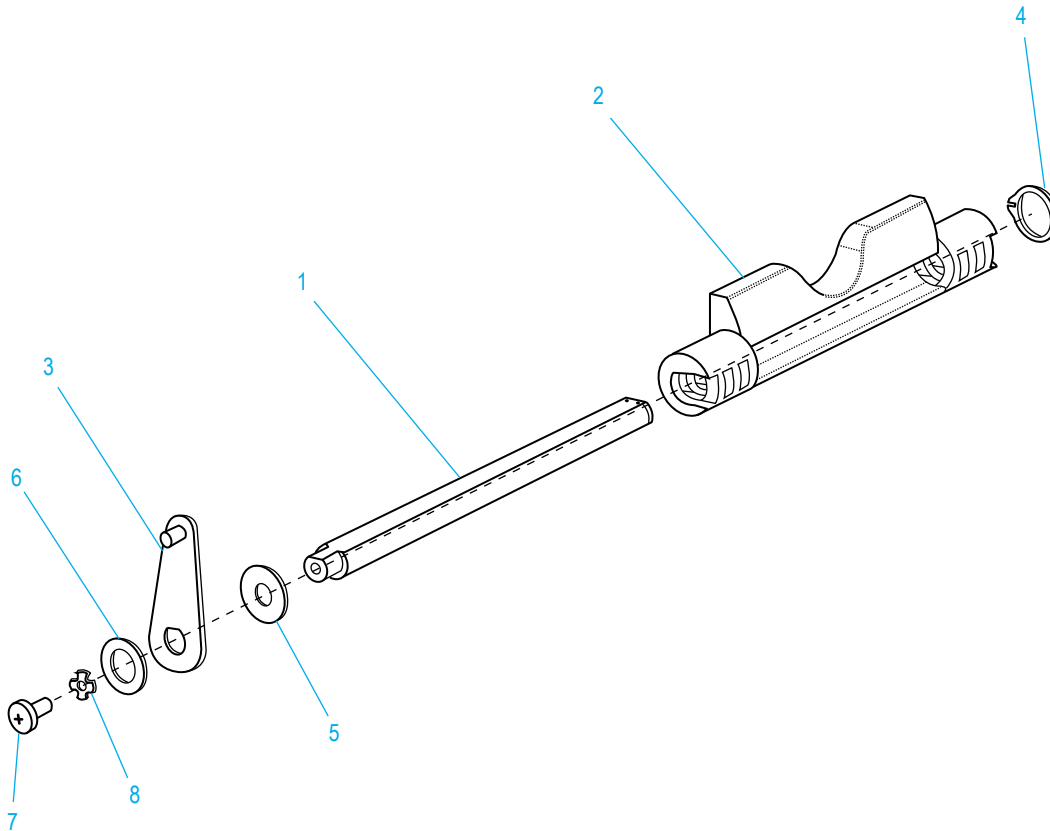

**ULINE** H-800, H-1037  
**BETTER PACK ELECTRONIC**  
**555eS KRAFT TAPE**  
**DISPENSER**

1-800-295-5510  
 uline.com

SOLENOID AND CUTTER

SOLENOID AND CUTTER PARTS LIST

#	DESCRIPTION	QTY.	ULINE PART NO.	MFG. PART NO.
1	Solenoid Shelf Assembly, 115 Volt	1	H-800-SELLA	E555-048-01
2	Cutter Yoke Assembly	1	H-800-YOKE	E555-049-01
3	Solenoid Clevis Pin	1	-----	E555-096-00
4	E-Ring, .187 Diameter Shaft	2	H-800-ST2337	ST-2337
	Solenoid and Cutter Assembly (Not Shown)	1	-----	E555-042-01

**ULINE** H-800, H-1037  
**BETTER PACK ELECTRONIC**  
**555eS KRAFT TAPE**  
**DISPENSER**

1-800-295-5510  
 uline.com

STOP SHAFT

STOP SHAFT PARTS LIST

#	DESCRIPTION	QTY.	ULINE PART NO.	MFG. PART NO.
1	Stop Shaft	1	-----	E555-082-00
2	Cutter Lift Cam	1	H-800-LIFT	E555-077-00
3	Cutter Lift Lever Assembly	1	H-800-08401	E555-084-01
4	Retaining Ring	1	H-35-WK2	WK2
5	Washer	1	-----	FF91
6	Washer	1	-----	SX49A
7	Screw	1	-----	ST-2340
8	External Tooth Lock Washer	1	-----	1106
	Stop Shaft Assembly (Not Shown)	1	-----	E555-082-01