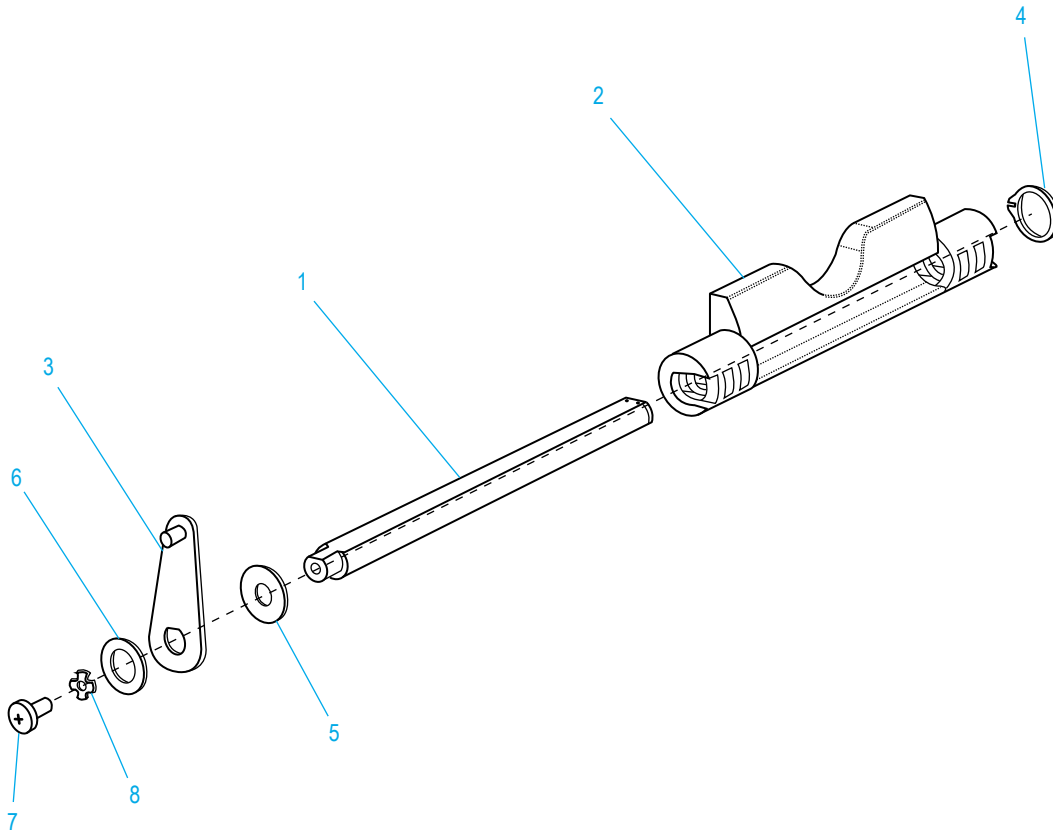

ULINE H-800, H-1037
BETTER PACK ELECTRONIC
555eS KRAFT TAPE
DISPENSER

1-800-295-5510
 uline.com

SOLENOID AND CUTTER

SOLENOID AND CUTTER PARTS LIST

#	DESCRIPTION	QTY.	ULINE PART NO.	MFG. PART NO.
1	Solenoid Shelf Assembly, 115 Volt	1	H-800-SELLA	E555-048-01
2	Cutter Yoke Assembly	1	H-800-YOKE	E555-049-01
3	Solenoid Clevis Pin	1	-----	E555-096-00
4	E-Ring, .187 Diameter Shaft	2	H-800-ST2337	ST-2337
	Solenoid and Cutter Assembly (Not Shown)	1	-----	E555-042-01

ULINE H-800, H-1037
BETTER PACK ELECTRONIC
555eS KRAFT TAPE
DISPENSER

1-800-295-5510
 uline.com

STOP SHAFT

STOP SHAFT PARTS LIST

#	DESCRIPTION	QTY.	ULINE PART NO.	MFG. PART NO.
1	Stop Shaft	1	-----	E555-082-00
2	Cutter Lift Cam	1	H-800-LIFT	E555-077-00
3	Cutter Lift Lever Assembly	1	H-800-08401	E555-084-01
4	Retaining Ring	1	-----	WK2
5	Washer	1	-----	FF91
6	Washer	1	-----	SX49A
7	Screw	1	-----	ST-2340
8	External Tooth Lock Washer	1	-----	1106
	Stop Shaft Assembly (Not Shown)	1	-----	E555-082-01