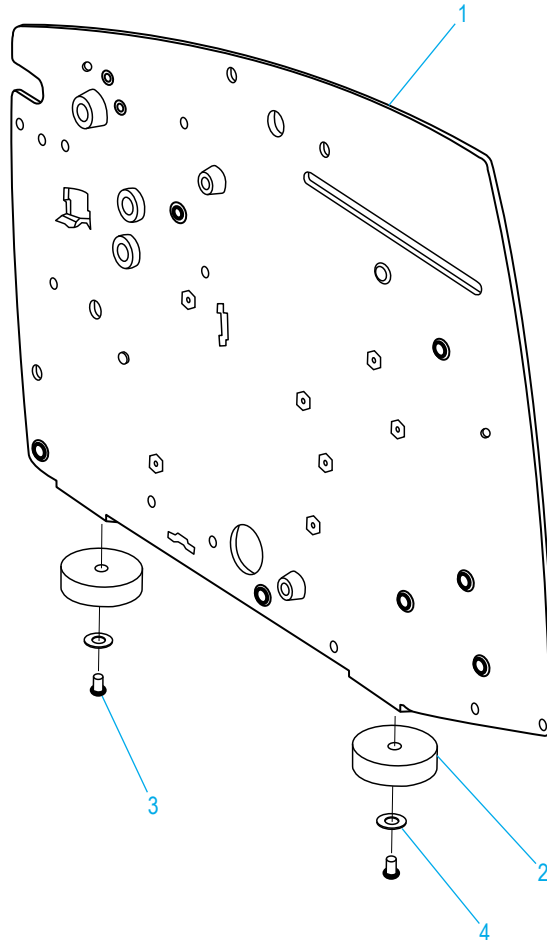

ULINE H-800, H-1037
BETTER PACK ELECTRONIC
555eS KRAFT TAPE
DISPENSER

1-800-295-5510
uline.com

LEFT FRAME

LEFT FRAME PARTS LIST

#	DESCRIPTION	QTY.	ULINE PART NO.	MFG. PART NO.
1	Left Frame	1	H-800-010	E555-010-01
2	Foot	2	H-800-FT	E555-054-00
3	Screw	2	H-800-ST1949	ST1949
4	Flat Washer, #10	2	-----	BW1/4 THIN