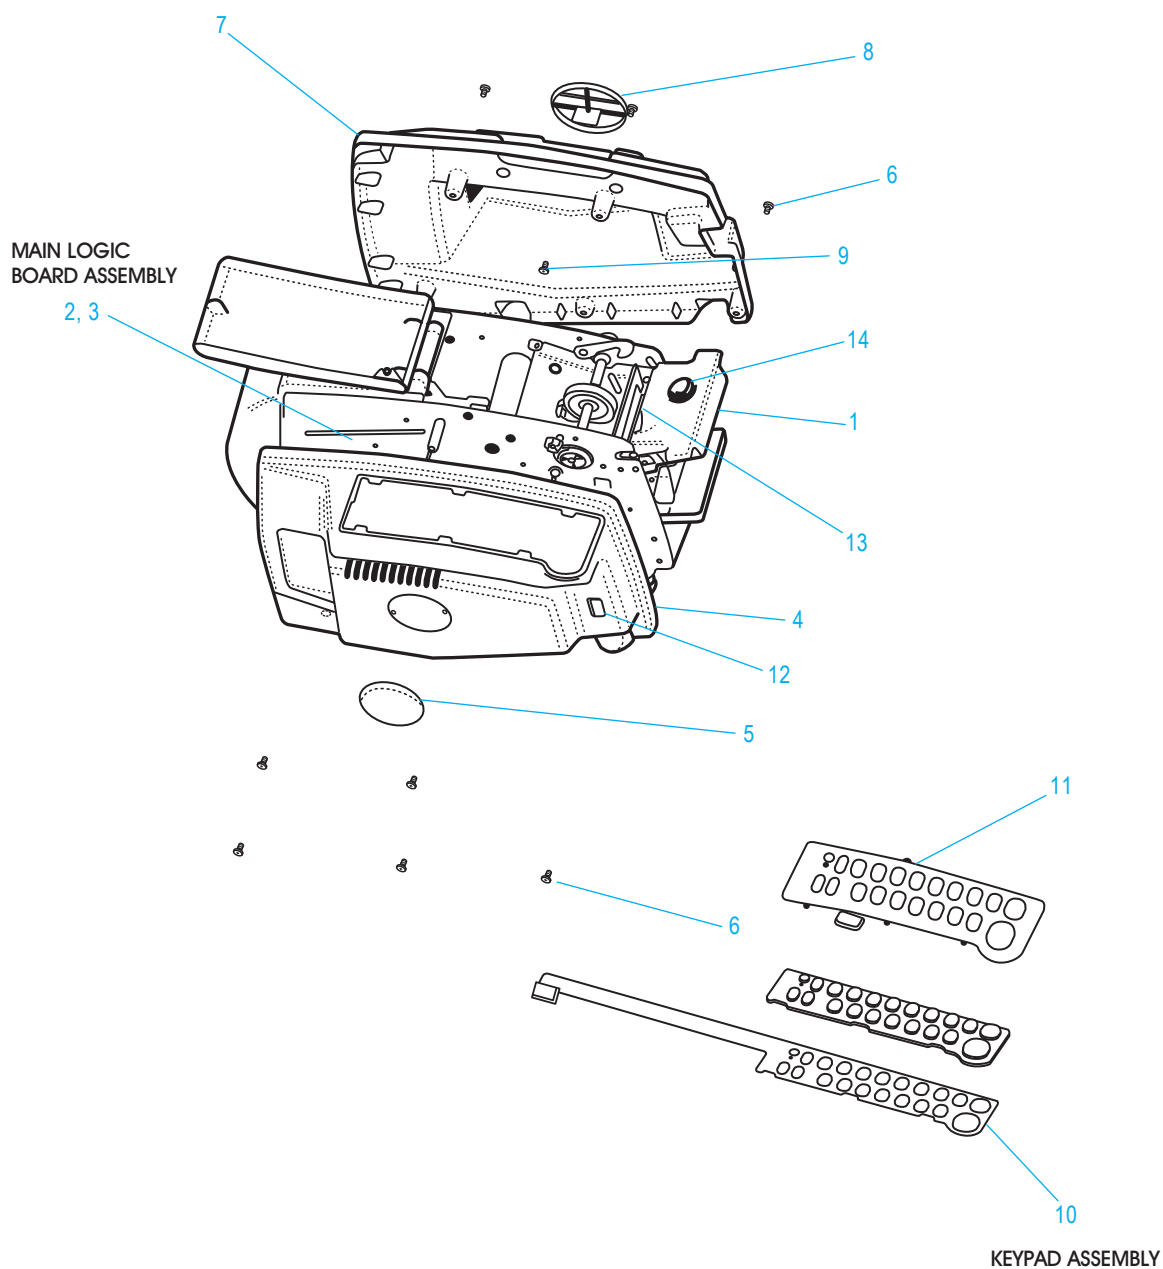

EXTERNAL VIEW

ULINE H-800, H-1037
BETTER PACK ELECTRONIC
555eS KRAFT TAPE
DISPENSER

1-800-295-5510
uline.com

EXTERNAL VIEW PARTS LIST

#	DESCRIPTION	QTY.	ULINE PART NO.	MFG. PART NO.
1	Heater Assembly	1	H-800H	E555-007-01
2	Main Logic Board Assembly (For H-1037)	1	H-800-LBOARD	E555-001-01
2	Main Logic Board Assembly (For H-800)	1	H-800MBA	E555-002-01
2	Main Logic Board Assembly (For 220V H-800)	1	H-800-CBOARD	E555-001-06
3	Screw, #6-32 x .5	5	-----	ST-2340
4	Left Cover	1	H-800-LFTCVR	E555-030-00
5	Cover Badge	1	H-800-BADGE	E555-055-00
6	Screw, #10-24 x .375	5	-----	ST-1949
7	Right Cover	1	H-800-RSC	E555-031-00
8	Bottle Retainer	1	H-800-BOTTLE	E555-037-00
9	Screw (Self Threading), Type B, #8 x 3/8	1	H-800-ST2339	ST2339
10	Keypad Assembly (For H-800)	1	H-800-KEYPAD	E555-003-01
10	Keypad Assembly (For H-1037)	1	H-1037KEYPAD	E555-003-02
11	Bezel, Keypad (For H-800)	1	H-800KB	E555-039-01
11	Bezel, Keypad (For H-1037)	1	H-1037-11	E555-039-02
12	Cable Assembly Power Switch	1	H-800PS	E555-071-01
13	Cable Assembly 555e Tape Sensor	1	H-800-06901	E555-069-01
14	Heater Knob Kit	1	H-800H-2929	ST2929KIT
	Rubber Keypad (For H-800, Not Shown)	1	H-800-003-01	E555003-01-PAD
	EEPROM-Small Micro Chip	1	H-800-MCHIP	ST2336-555