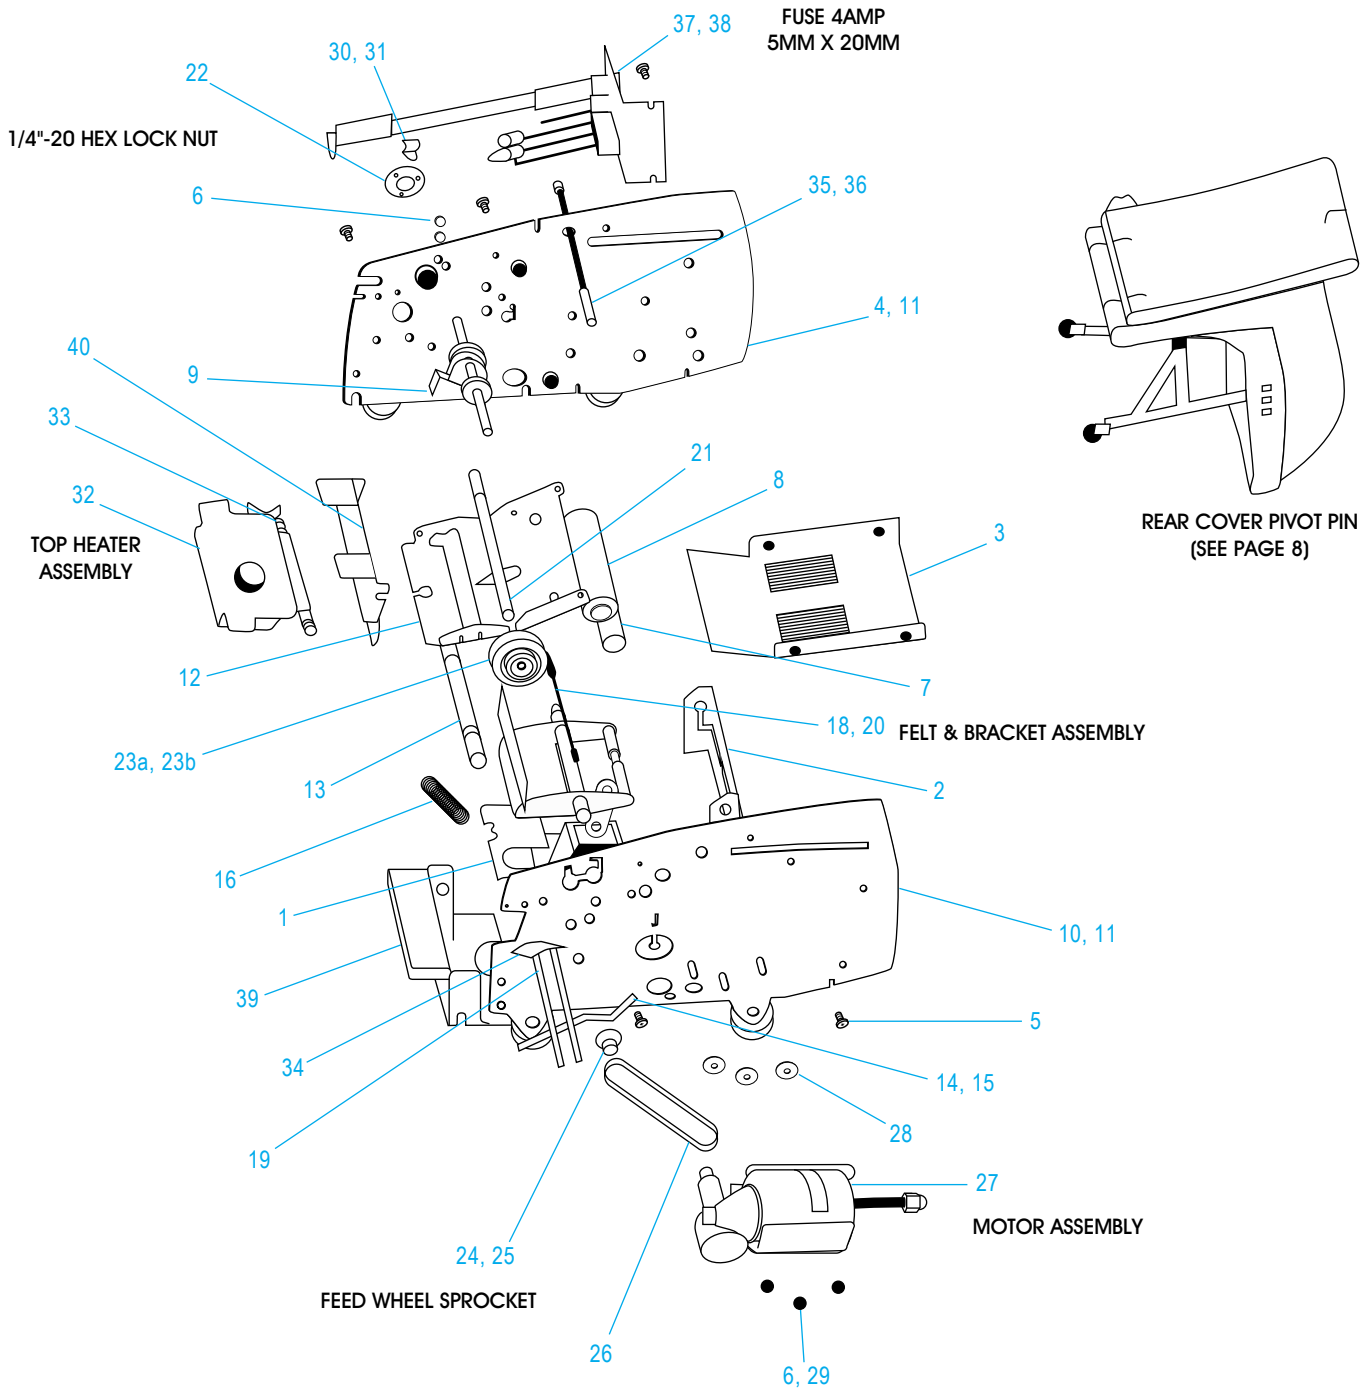

ULINE H-800, H-1037
BETTER PACK ELECTRONIC
555eS KRAFT TAPE
DISPENSER

1-800-295-5510
uline.com

INTERNAL VIEW

ULINE H-800, H-1037
BETTER PACK ELECTRONIC
555eS KRAFT TAPE
DISPENSER

1-800-295-5510
uline.com

INTERNAL VIEW PARTS LIST

#	DESCRIPTION	QTY.	ULINE PART NO.	MFG. PART NO.
1	Solenoid & Cutter	1	H-800-ASSEMB	E555-043-01
2	Vertical Tie Plate Assembly	1	-----	E555-019-01
3	Basket Assembly	1	-----	E555-050-01
4	Left Frame Assembly	1	-----	E555-010-01
5	Screw, #10-24 x .375	26	H-800-ST1949	ST-1949
6	Nut, 1/4" - 20 Hex Lock	5	H-800-K221B	K221B
7	Tape Roller Assembly	1	H-800-05101	E555-051-01
8	Impression Roller Assembly	1	H-800-02701	E555-027-01
9	Idler Shaft Assembly	1	H-800-053	E555-053-01
10	Right Frame Assembly	1	H-800-047	E555-011-01
11	Bushing, Wire	2	-----	ST-2346
12	Tape Plate Assembly	1	H-800-LWRTAP	E555-137-01
13	Stop Shaft Assembly	1	H-800-08401	E555-082-01
14	Cutter Lift Link	1	H-800-078	E555-078-00
15	Retaining Washer	2	H-800-WK20	WK20
16	Cutter Spring	1	H-800-CUTTER	E585C
18	Felt & Bracket Assembly	1	H-800-SA10X	SA10X
19	Pivot Rod	2	H-800-PIVOT	E580SA
20	Solvent Bracket Tension Spring	1	H-800-SA13	SA13
21	Shaft, Tape Drive	1	H-800-TAPEDR	E555-024-00
22	Encoder Disk Assembly	1	H-800EDA	E555-150-00
23a	Metal Feed Wheel (Old Model)	1	H-800-PW77X	PW77X
23b	Rubber Feed Wheel (New Model)	1	H-800-506500	PW77X
24	Feed Wheel Sprocket	1	H-800-ND114A	ND114A
25	Set Screw	1	H-800-BM172	BM172
26	Motor Chain	1	-----	ND116
27	Motor Assembly	1	H-800MOTOR	E555-044-01
28	Rubber Washer	6	-----	ND125
29	Washer	6	-----	E637
30	Cable Assembly - 555e Tape Length	1	H-800-06801	E555-068-01
31	Screw, #4-40 x 1/4 Phillips Pan Head	2	-----	ST-2440
32	Top Heater Assembly	1	H-800H	E555-007-01