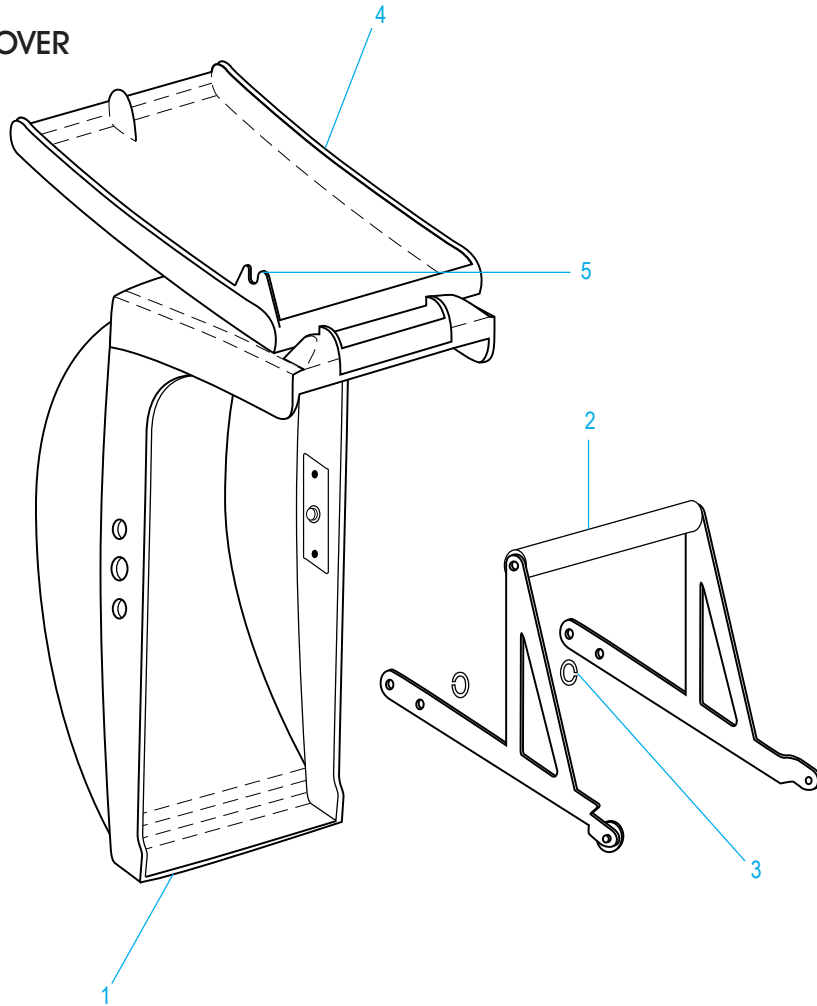

**ULINE** H-800, H-1037  
**BETTER PACK ELECTRONIC**  
**555eS KRAFT TAPE**  
**DISPENSER**

1-800-295-5510  
 uline.com

RIGHT FRAME

RIGHT FRAME PARTS LIST

#	DESCRIPTION	QTY.	ULINE PART NO.	MFG. PART NO.
1	Right Frame	1	H-800-074	E555-011-01
2	Link Cutter Lift	1	H-800-085-01	E555-085-01
3	Cutter Lift Lever	1	H-800-079-01	E555-079-01
4	Thick Washer	1	H-800-K35A	K35A1/32
5	Washer	1	H-800-BW	BW1/4 THIN
6	Lock Washer	1	-----	1214
7	Screw	1	H-35-TO256	TO256
8	Stationary Blade Adjuster	1	-----	E555-061-01
9	Rivet	1	-----	FM90
10	Screw	3	H-800-ST1949	ST1949
11	Foot	2	-----	E555-054-00
12	Flat Washer, #10	2	H-800-BW	BW1/4 THIN

**ULINE** H-800, H-1037  
**BETTER PACK ELECTRONIC**  
**555eS KRAFT TAPE**  
**DISPENSER**

1-800-295-5510  
 uline.com

TOP AND REAR COVER

TOP AND REAR COVER PARTS LIST

#	DESCRIPTION	QTY.	ULINE PART NO.	MFG. PART NO.
1	Rear Cover Assembly	1	H-800REARCVR	E555-034-01
2	Assembly Lift Roller Bracket	1	H-800LRBRCKT	E555-098-01
3	E-Ring	2	H-800-ST2337	ST2337
4	Top Cover Assembly	1	H-800TOPCVR	E555-035-01
5	Magnet	1	H-800-MAGNET	ST-2344
	Top and Rear Covers Assembly (Not Shown)	1	H-800-TPRCVR	E555-045-01