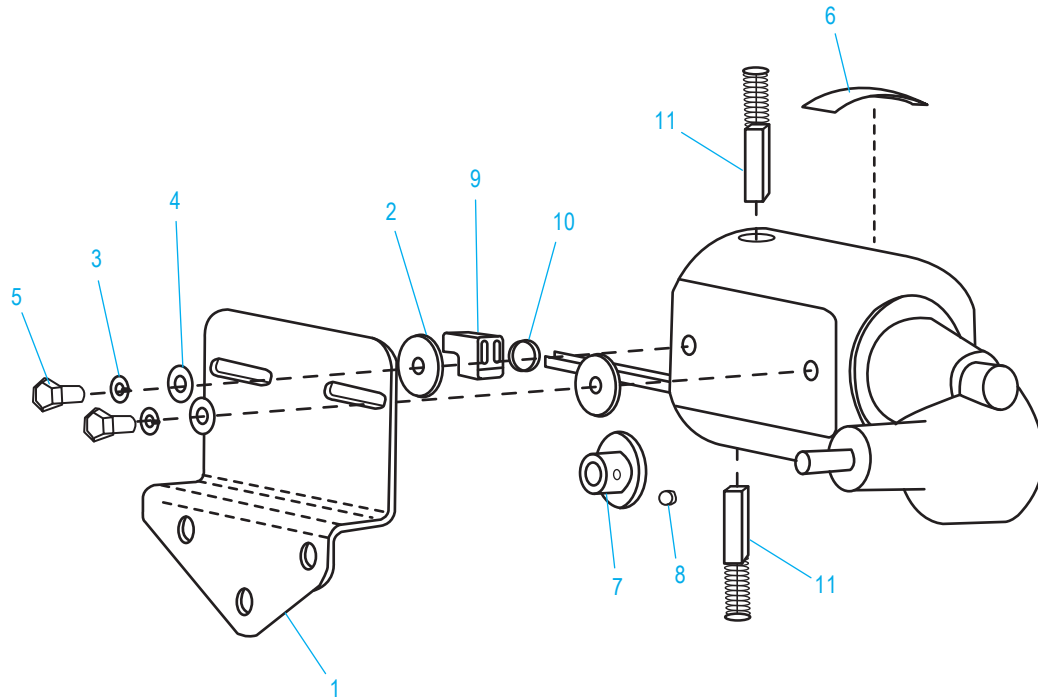

ULINE H-800, H-1037
BETTER PACK ELECTRONIC
555eS KRAFT TAPE
DISPENSER

1-800-295-5510
uline.com

MOTOR

MOTOR PARTS LIST

#	DESCRIPTION	QTY.	ULINE PART NO.	MFG. PART NO.
1	Motor Mount Bracket	1	-----	ND121
2	Space	2	-----	ND122A
3	Lock Washer	2	-----	ND130
4	Washer	2	-----	BS40
5	Screw Motor Mounting	2	-----	E639
6	Motor Label	1	-----	ND105L
7	Sprocket, Motor	1	-----	ND114
8	Set Screw	1	H-800-BM172	BM172
9	Connector	1	-----	ST2291
10	Plastic Tie	1	-----	ST190
11	Motor Brush Kit	1	H-800-MB555S	ND105BXK
	Motor Assembly (Not Shown)	1	H-800MOTOR	E555-044-01