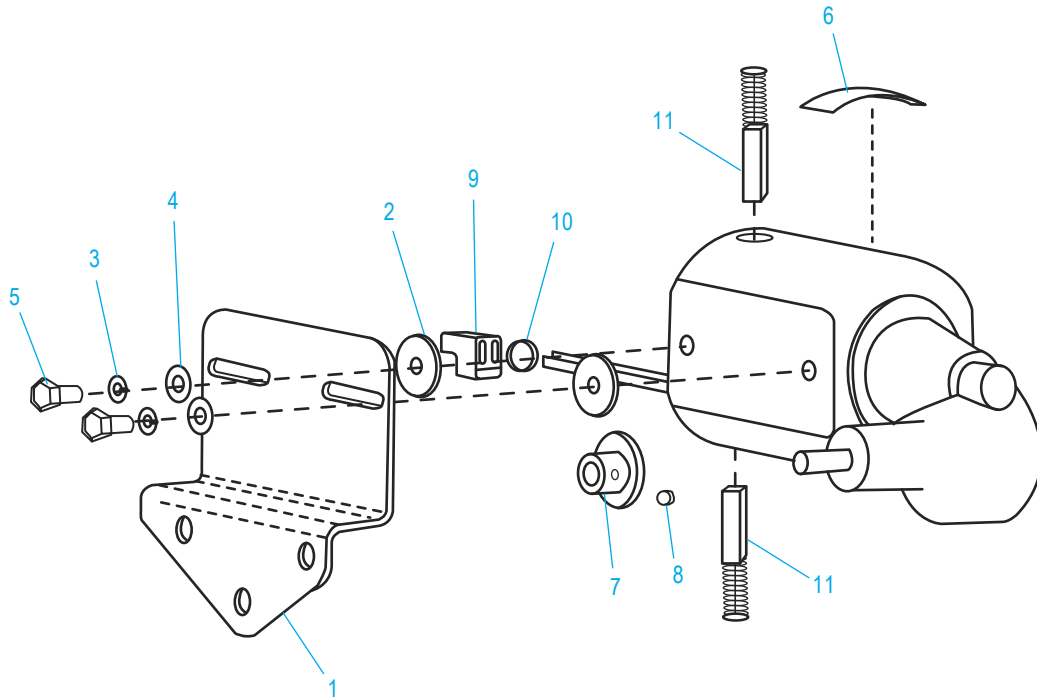

ULINE H-800, H-1037
BETTER PACK ELECTRONIC
555eS KRAFT TAPE
DISPENSER

1-800-295-5510
uline.com

MOTOR

MOTOR PARTS LIST

#	DESCRIPTION	QTY.	ULINE PART NO.	MFG. PART NO.
1	Motor Mount Bracket	1	-----	ND121
2	Space	2	-----	ND122A
3	Lock Washer	2	-----	ND130
4	Washer	2	-----	BS40
5	Screw Motor Mounting	2	-----	E639
6	Motor Label	1	-----	ND105L
7	Sprocket, Motor	1	-----	ND114
8	Set Screw	1	-----	BM172
9	Connector	1	-----	ST2291
10	Plastic Tie	1	-----	ST190
11	Motor Brush Kit	1	H-800-MB555S	ND105BXK
	Motor Assembly (Not Shown)	1	-----	E555-044-01