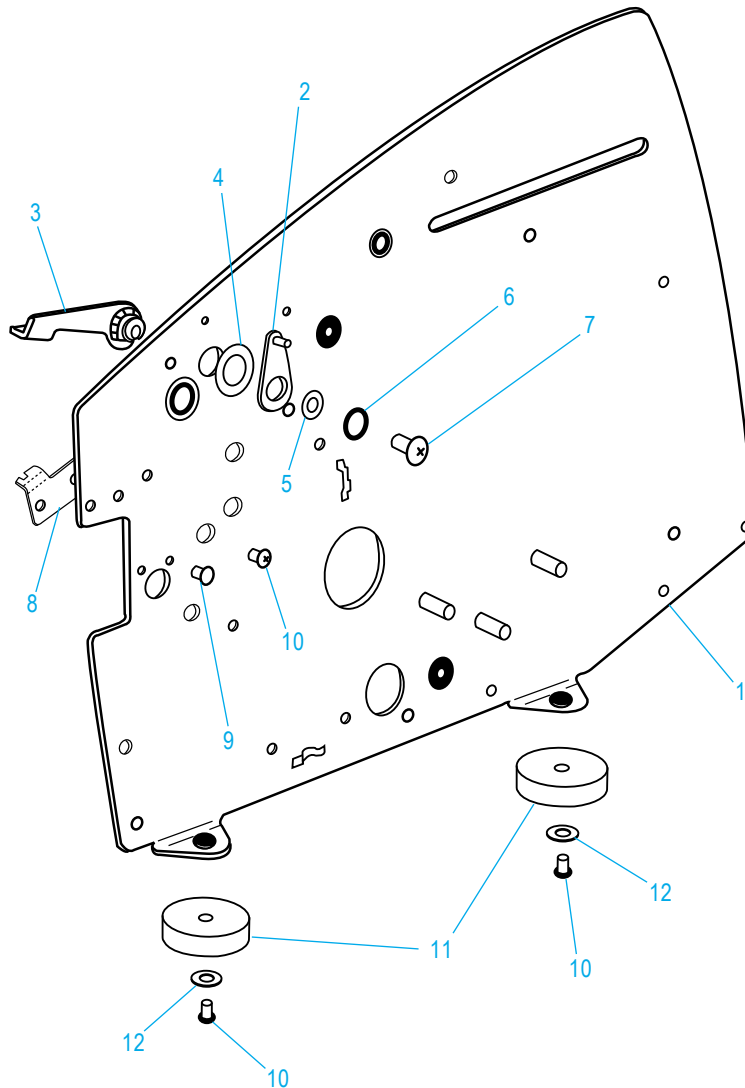

ULINE H-800, H-1037
BETTER PACK ELECTRONIC
555eS KRAFT TAPE
DISPENSER

1-800-295-5510
uline.com

RIGHT FRAME

RIGHT FRAME PARTS LIST

#	DESCRIPTION	QTY.	ULINE PART NO.	MFG. PART NO.
1	Right Frame	1	-----	E555-011-01
2	Link Cutter Lift	1	H-800-085-01	E555-085-01
3	Cutter Lift Lever	1	H-800-079-01	E555-079-01
4	Thick Washer	1	H-800-K35A	K35A1/32
5	Washer	1	H-800-BW	BW1/4 THIN
6	Lock Washer	1	-----	1214
7	Screw	1	-----	TO256
8	Stationary Blade Adjuster	1	-----	E555-061-01
9	Rivet	1	-----	FM90
10	Screw	3	H-800-ST1949	ST1949
11	Foot	2	-----	E555-054-00
12	Flat Washer, #10	2	-----	BW1/4 THIN