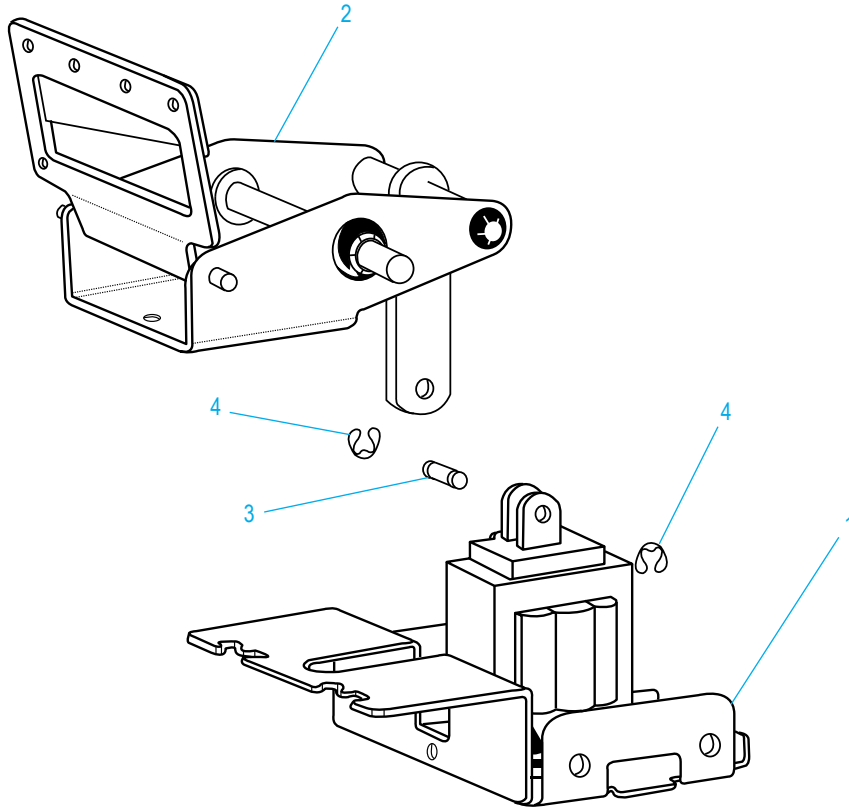

ULINE H-800, H-1037
BETTER PACK ELECTRONIC
555eS KRAFT TAPE
DISPENSER

1-800-295-5510
uline.com

SOLENOID AND CUTTER

SOLENOID AND CUTTER PARTS LIST

#	DESCRIPTION	QTY.	ULINE PART NO.	MFG. PART NO.
1	Solenoid Shelf Assembly, 115 Volt	1	H-800-SELLA	E555-048-01
2	Cutter Yoke Assembly	1	H-800-YOKE	E555-049-01
3	Solenoid Clevis Pin	1	-----	E555-096-00
4	E-Ring, .187 Diameter Shaft	2	H-800-ST2337	ST-2337
	Solenoid and Cutter Assembly (Not Shown)	1	-----	E555-042-01