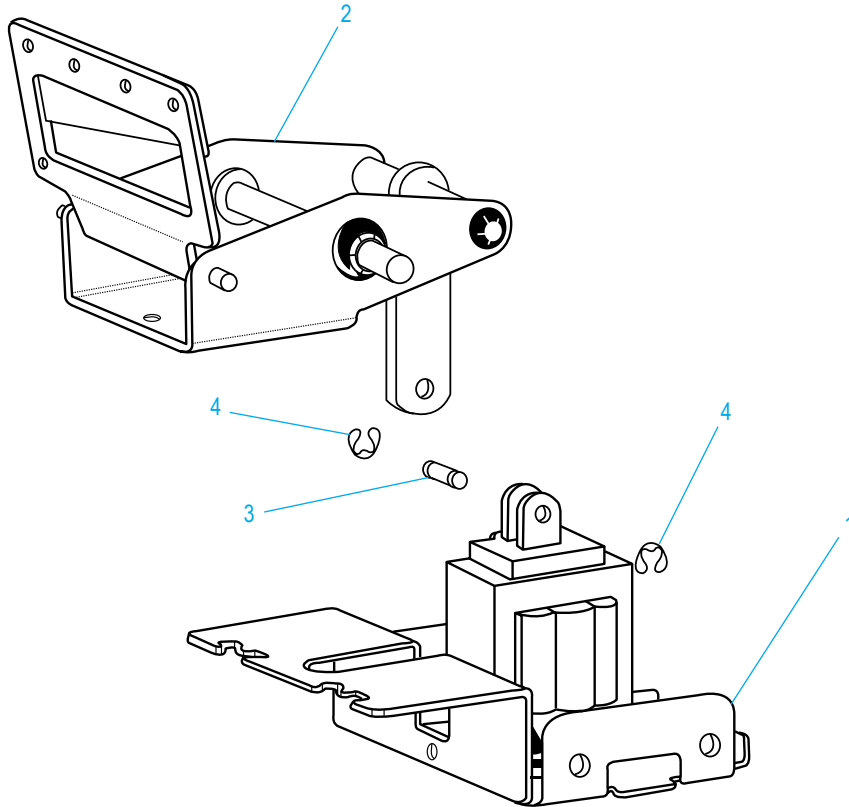

ULINE H-800, H-1037
BETTER PACK ELECTRONIC
555eS KRAFT TAPE
DISPENSER

1-800-295-5510
uline.com

SOLENOID AND CUTTER

SOLENOID AND CUTTER PARTS LIST

#	DESCRIPTION	QTY.	ULINE PART NO.	MFG. PART NO.
1	Solenoid Shelf Assembly, 115 Volt	1	H-800-SELLA	E555-048-01
2	Cutter Yoke Assembly	1	H-800-YOKE	E555-049-01
3	Solenoid Clevis Pin	1	-----	E555-096-00
4	E-Ring, .187 Diameter Shaft	2	H-800-ST2337	ST-2337
	Solenoid and Cutter Assembly (Not Shown)	1	-----	E555-042-01