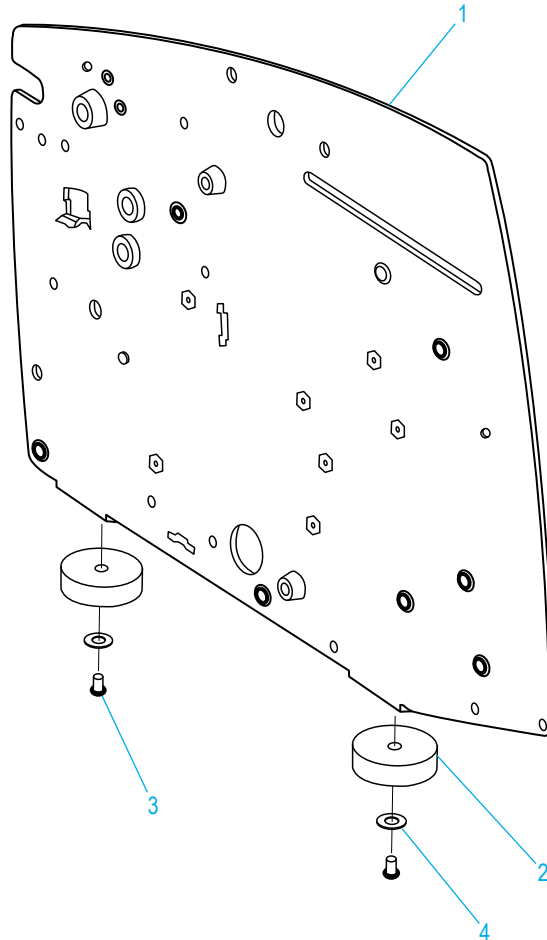

ULINE H-800, H-1037
BETTER PACK ELECTRONIC
555eS KRAFT TAPE
DISPENSER

1-800-295-5510
uline.com

LEFT FRAME

LEFT FRAME PARTS LIST

#	DESCRIPTION	QTY.	ULINE PART NO.	MFG. PART NO.
1	Left Frame	1	H-800-010	E555-010-01
2	Foot	2	H-800-FT	E555-054-00
3	Screw	2	H-800-ST1949	ST1949
4	Flat Washer, #10	2	H-800-BW	BW1/4 THIN